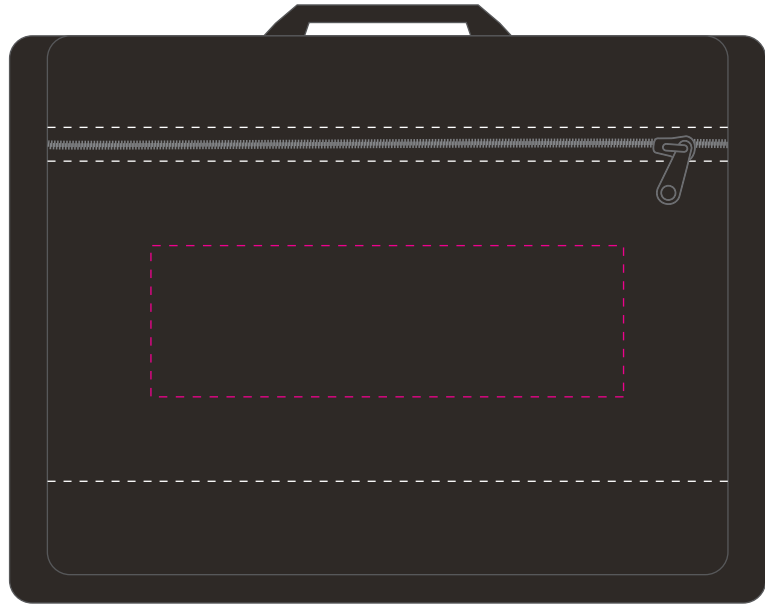

# Artwork Visual

Your Ref:

Quantity: TBC  
Version: 1

Product Colour: BLACK

## PRODUCT NOTES:

The dashed line is to demonstrate print area and will not appear on your printed item

## PANTONE REFERENCE(S)

- Colour 1
- Colour 2

ARTWORK SCALE 25%

## PRINTING CONCERNS:

TBC

Please check the following are correct

QUANTITY  CORRECT PRODUCT and PRODUCT COLOUR  PRINT SIZE and POSITION  PRINT COLOUR  SPELLING, PHONE NUMBERS, EMAILS and WEBSITES

ARTWORK SCALE 100%  
Max print area: 250mm x 80mm