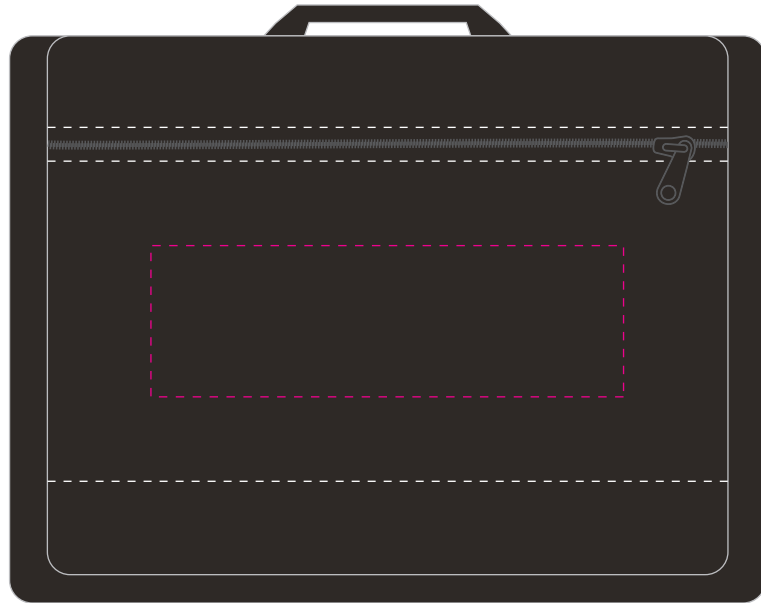

Artwork Visual

Your Ref:

Quantity: TBC
Version: 1

Product Colour: BLACK

PRODUCT NOTES:

The dashed line is to demonstrate print area and will not appear on your printed item

BRANDING METHOD:

Full-Colour Transfer

ARTWORK SCALE 25%

PRINTING CONCERNS:

TBC

Please check the following are correct

QUANTITY

CORRECT PRODUCT and PRODUCT COLOUR

PRINT SIZE and POSITION

PRINT COLOUR

SPELLING, PHONE NUMBERS, EMAILS and WEBSITES

ARTWORK SCALE 100%
Max print area: 250mm x 80mm