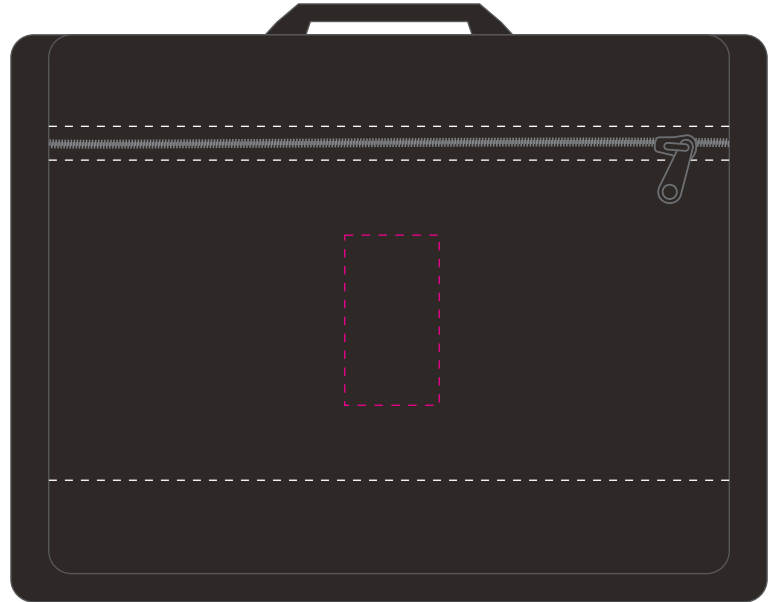

Artwork Visual

Your Ref:

Quantity: TBC
Version: 1

Product Colour: BLACK

PRODUCT NOTES:

The dashed line is to demonstrate print area and will not appear on your printed item

Madeira Thread Count

- Colour 1
- Colour 2

ARTWORK CONCERNS:

TBC

ARTWORK SCALE 25%

ARTWORK SCALE 100%
Max print area: 90 X 50mm

Please check the following are correct

QUANTITY CORRECT PRODUCT and PRODUCT COLOUR PRINT SIZE and POSITION PRINT COLOUR SPELLING, PHONE NUMBERS, EMAILS and WEBSITES