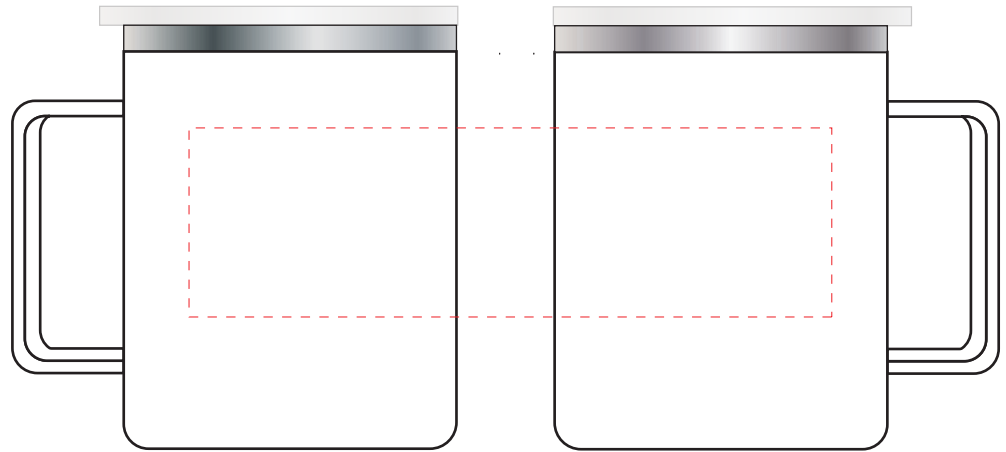

Artwork Visual

Your Ref:

Quantity: TBC

Product Colour: WHITE

Version: 1

PRODUCT NOTES:

We stock this item in the following colours

The dashed line is to demonstrate print area and will not appear on your printed item

PANTONE REFERENCE(S)

● Colour 1

ARTWORK SCALE 50%

PRINTING CONCERNS:

TBC

ARTWORK SCALE 100%

Max print area: 170mm x 50mm

Please check the following are correct