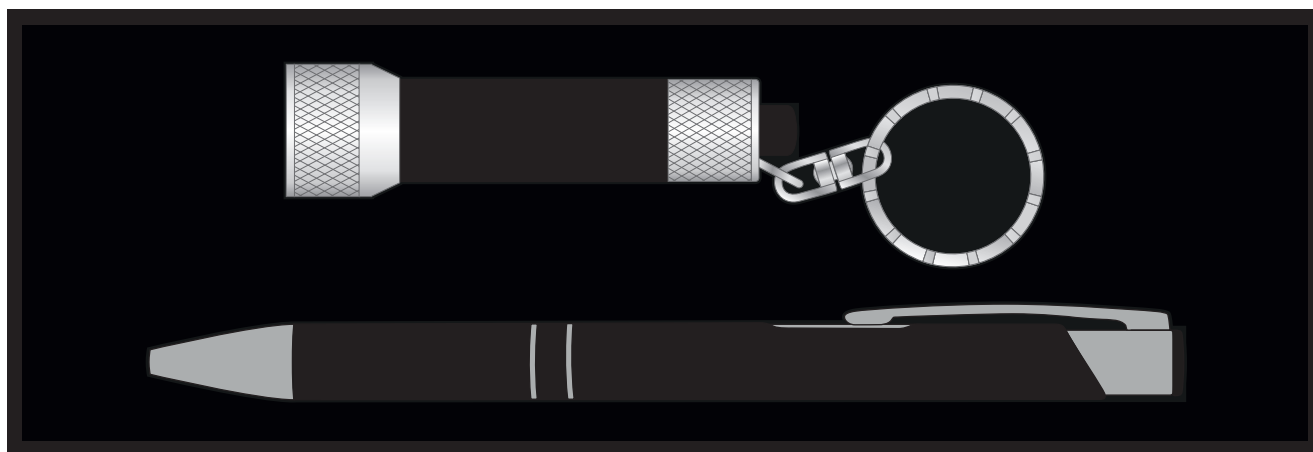

Your Ref:

Quantity: TBC  
Version: 1

Product Colour: BLACK

**BRANDING CONCERNS:**

We stock this item in the following colours:

**PANTONE REFERENCE(S)**

**Pen**

**Torch**

● Engraving

● Engraving

ARTWORK SCALE 100%

Product Image for visualisation  
- colours may vary

The dashed line is to demonstrate print area and will not appear on your printed item

**PLEASE NOTE:**

- All colours including print and product are for visual purposes only and should not be regarded as the actual colour of the product and print.
- Some products may vary from batch to batch and may differ from previous orders.
- The colour and texture of a product can also have an effect on the final print colour.
- By approving this order we accept that you understand these terms.

ARTWORK SCALE 100%  
Max engrave area:  
60mm x 7mm

ARTWORK SCALE 100%  
Max engrave area:  
30mm x 12mm