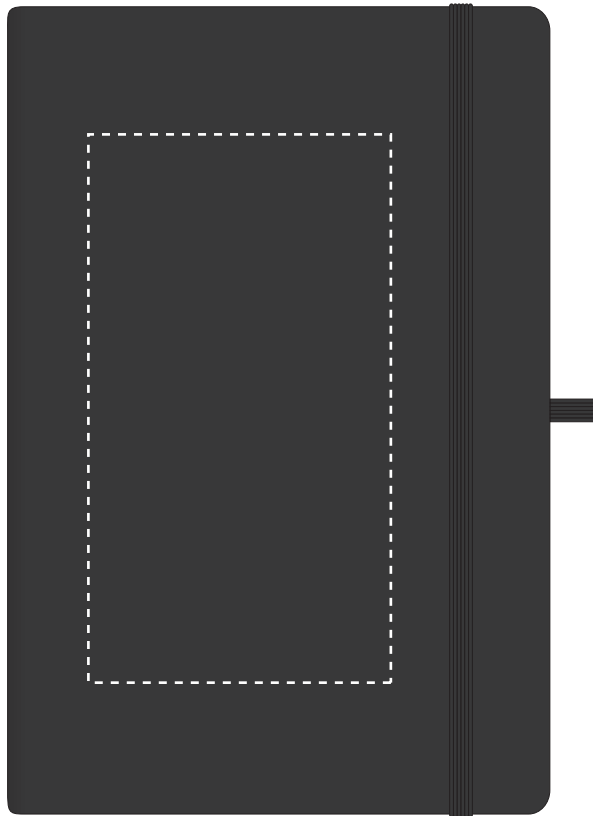

Artwork Visual

Your Ref:
Our Ref:

Quantity:
Version: 1

Product Colour: BLACK

PRODUCT NOTES:

The dashed line is to demonstrate print area and will not appear on your printed item

BRANDING METHOD:

Debossing / Foil Blocking

ARTWORK SCALE 50%

PRINTING CONCERNS:

Please check the following are correct

QUANTITY

CORRECT PRODUCT and PRODUCT COLOUR

PRINT SIZE and POSITION

PRINT COLOUR

SPELLING, PHONE NUMBERS, EMAILS and WEBSITES