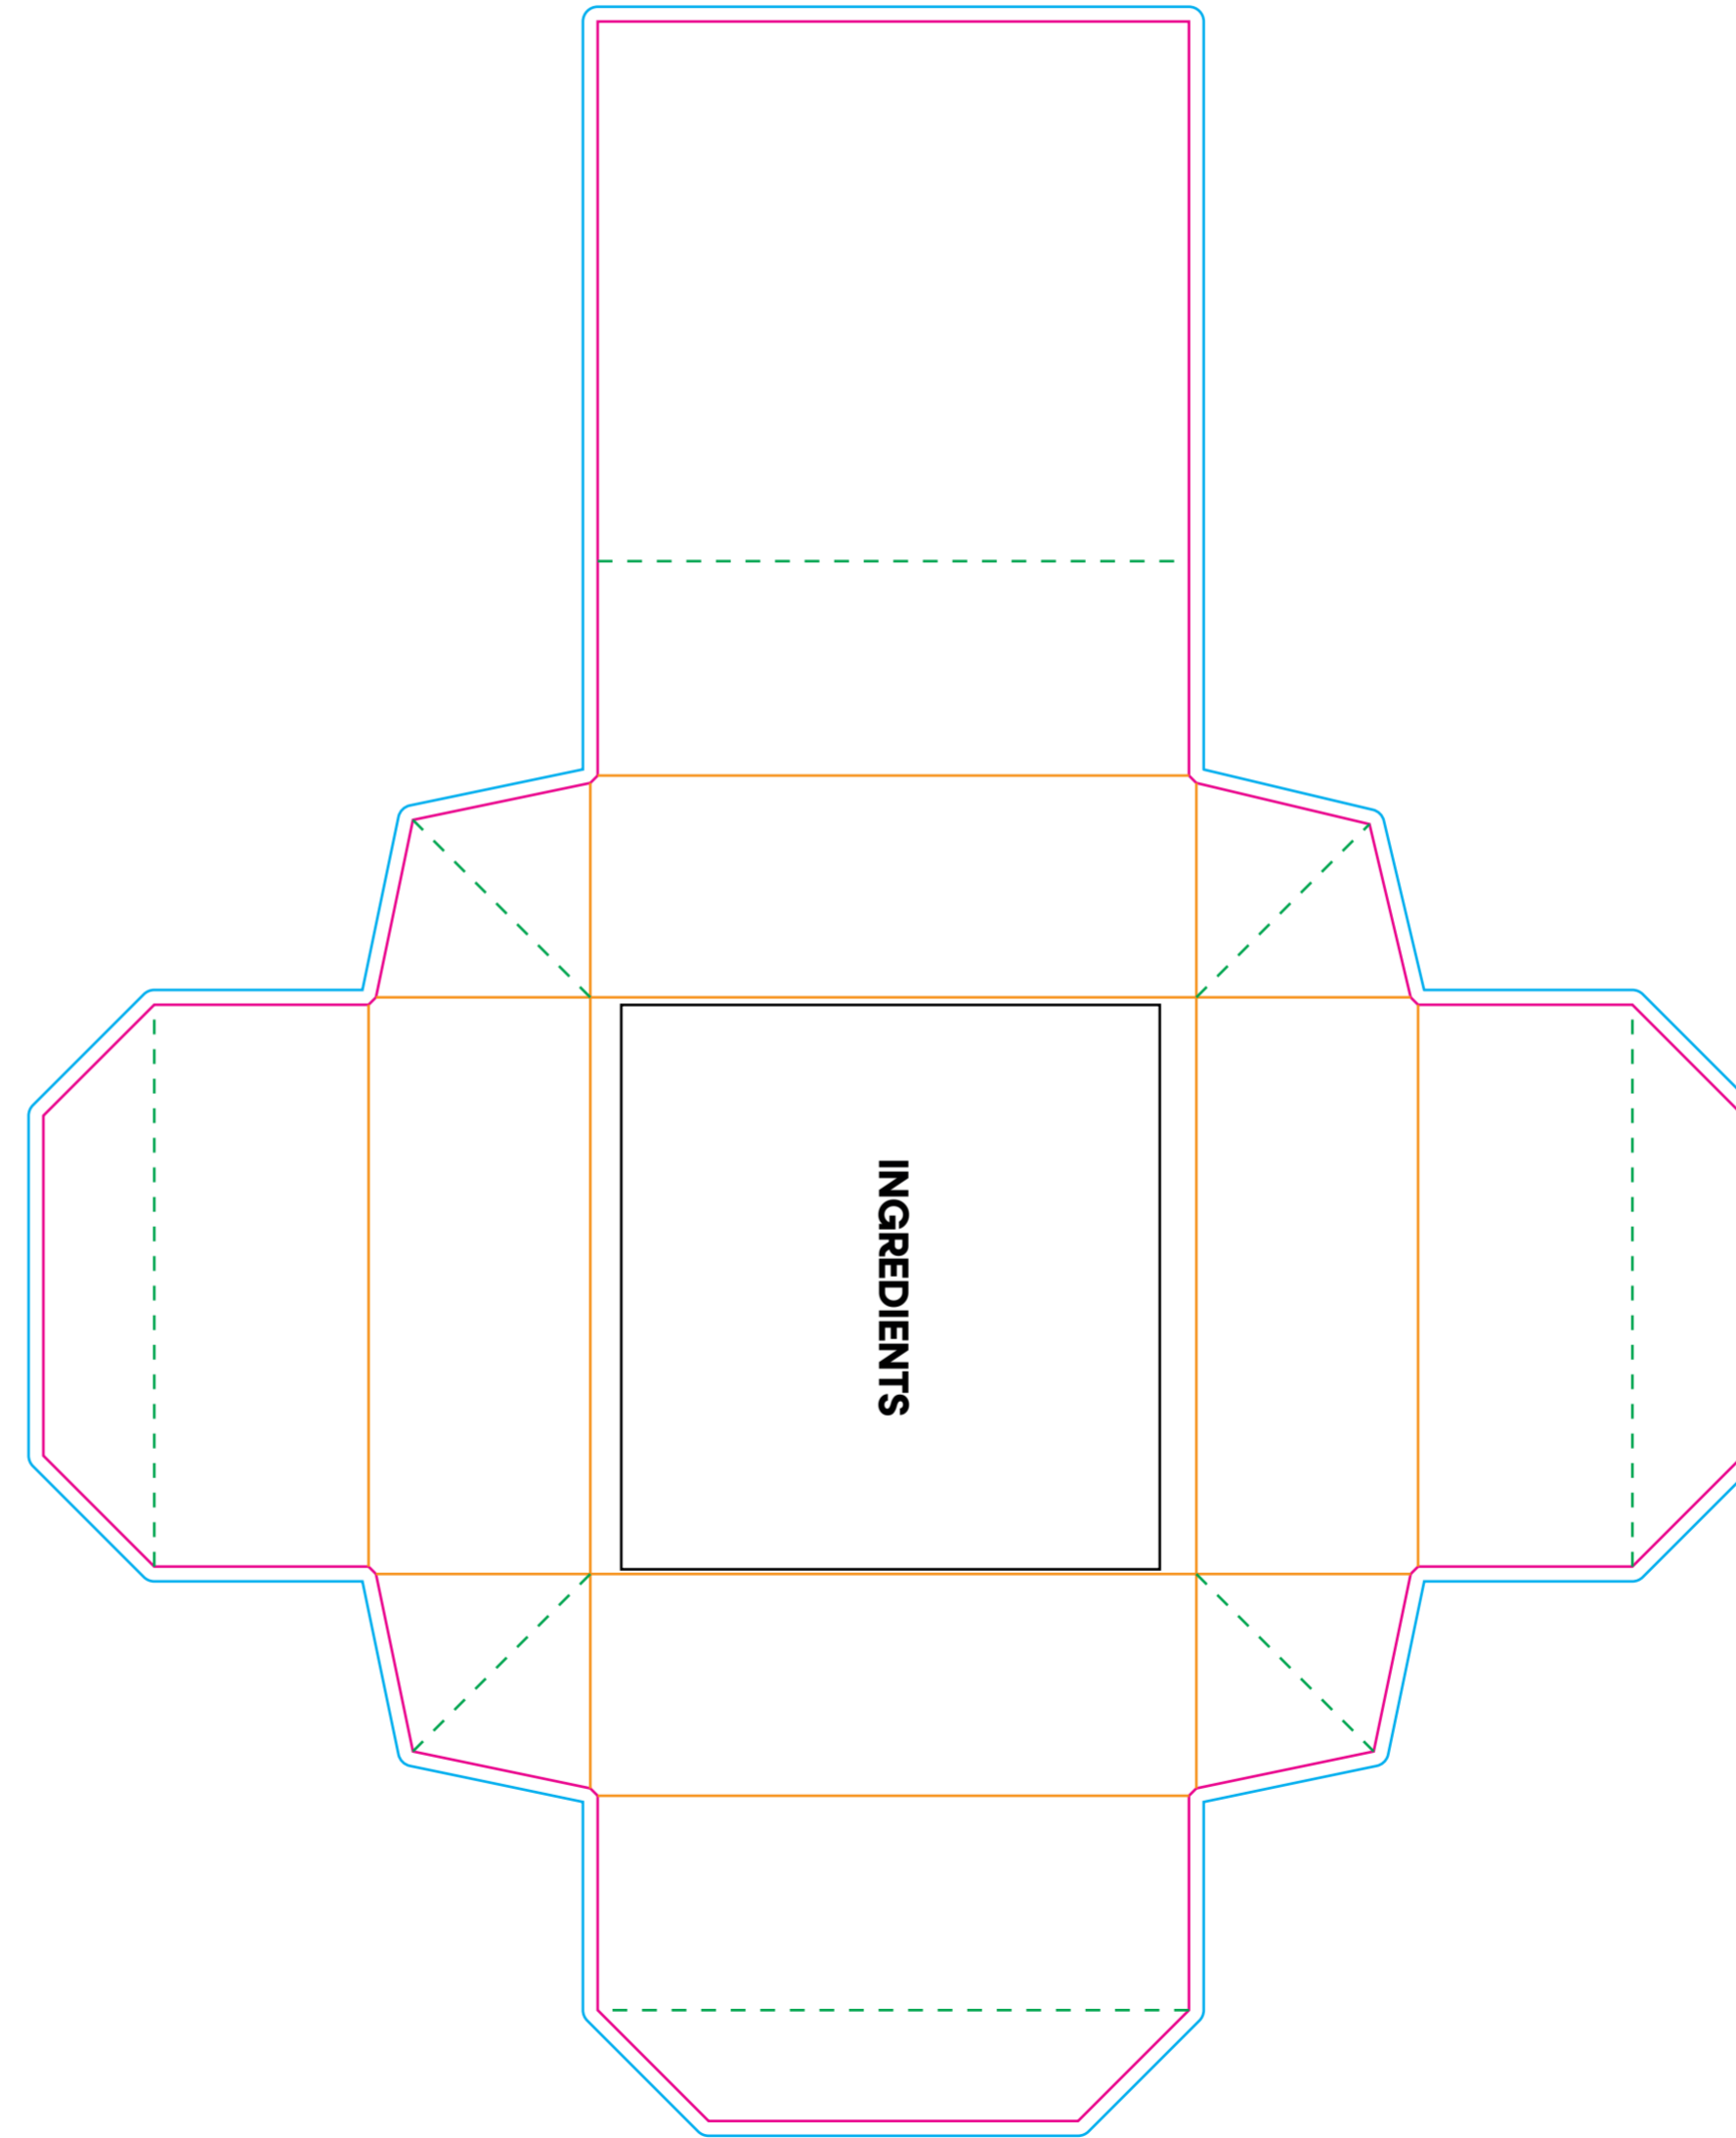

# New Years - Gift Box - Eco Treat Box - Champagne Cork Chocolate

PRODUCT TEMPLATE

Top

Bottom

-  BLEED
-  CONTOUR
-  FOLDS
-  NO PRINT
-  REGISTRATION

# New Years - Gift Box - Prosecco Tag

PRODUCT TEMPLATE

**Round Tag**

Width : 50mm

Height : 55mm

 BLEED

 CONTOUR

 FOLDS

# New Years - Gift Box - Prosecco Tag

PRODUCT TEMPLATE

Round Tag

Width : 50mm

Height : 55mm

BLEED

CONTOUR

FOLDS