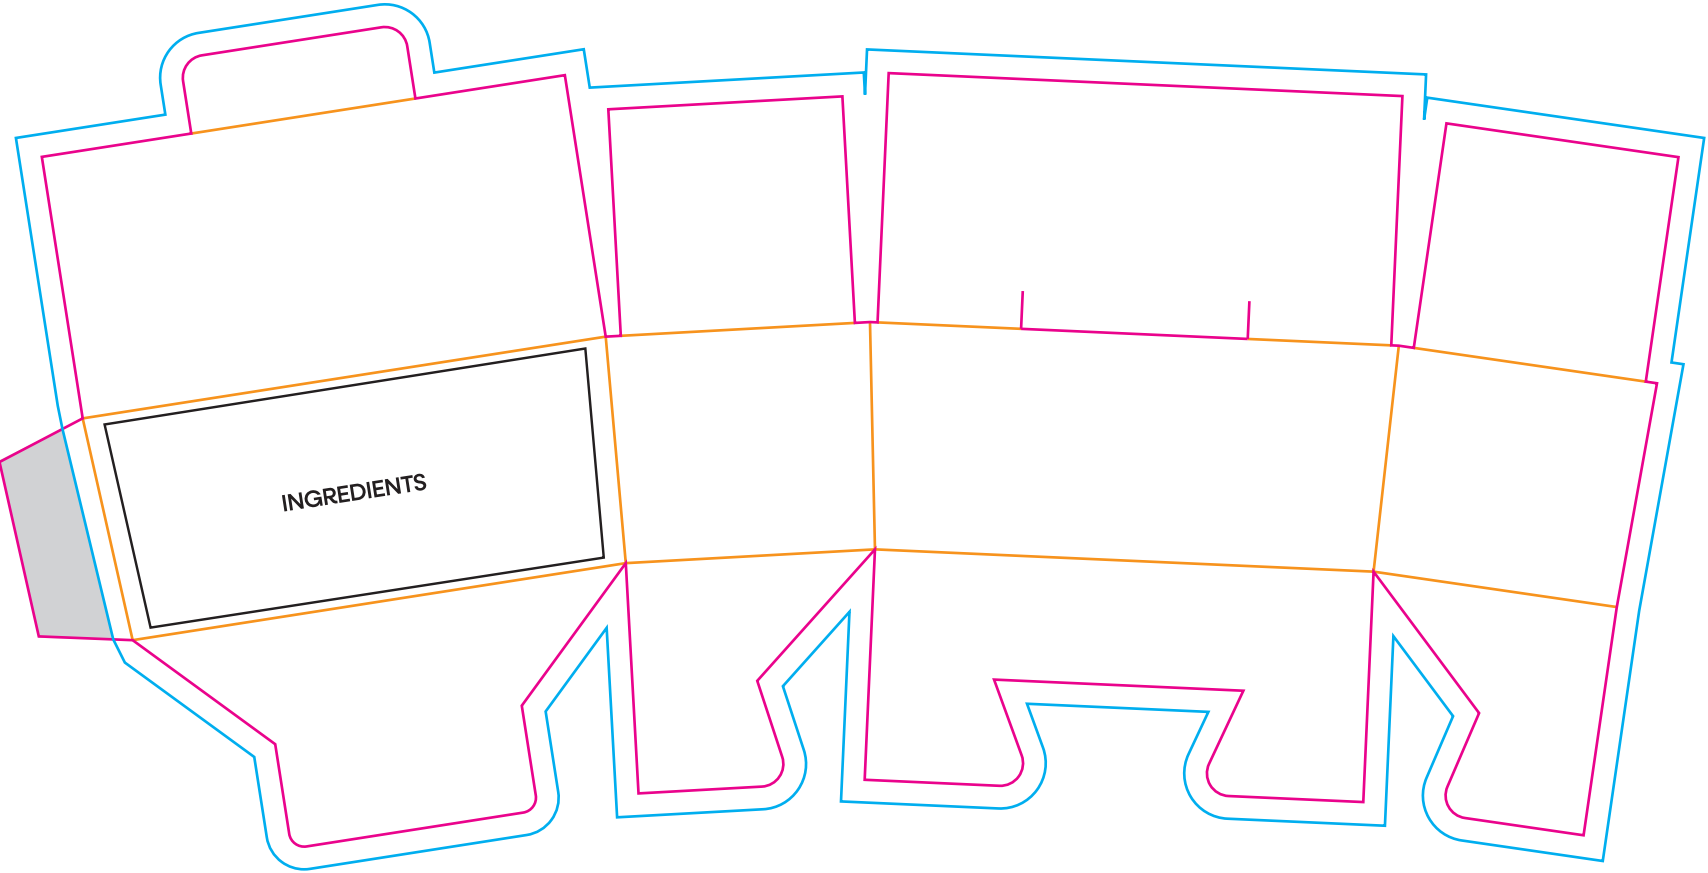

# New Years - Gift Box - Prosecco Tag

PRODUCT TEMPLATE

Round Tag

Width : 50mm

Height : 55mm

BLEED

CONTOUR

FOLDS

# New Years - Gift Box - Two Choc Box - 2x Chocolate Truffles

PRODUCT TEMPLATE

-  BLEED
-  CONTOUR
-  FOLDS
-  NO PRINT
-  REGISTRATION