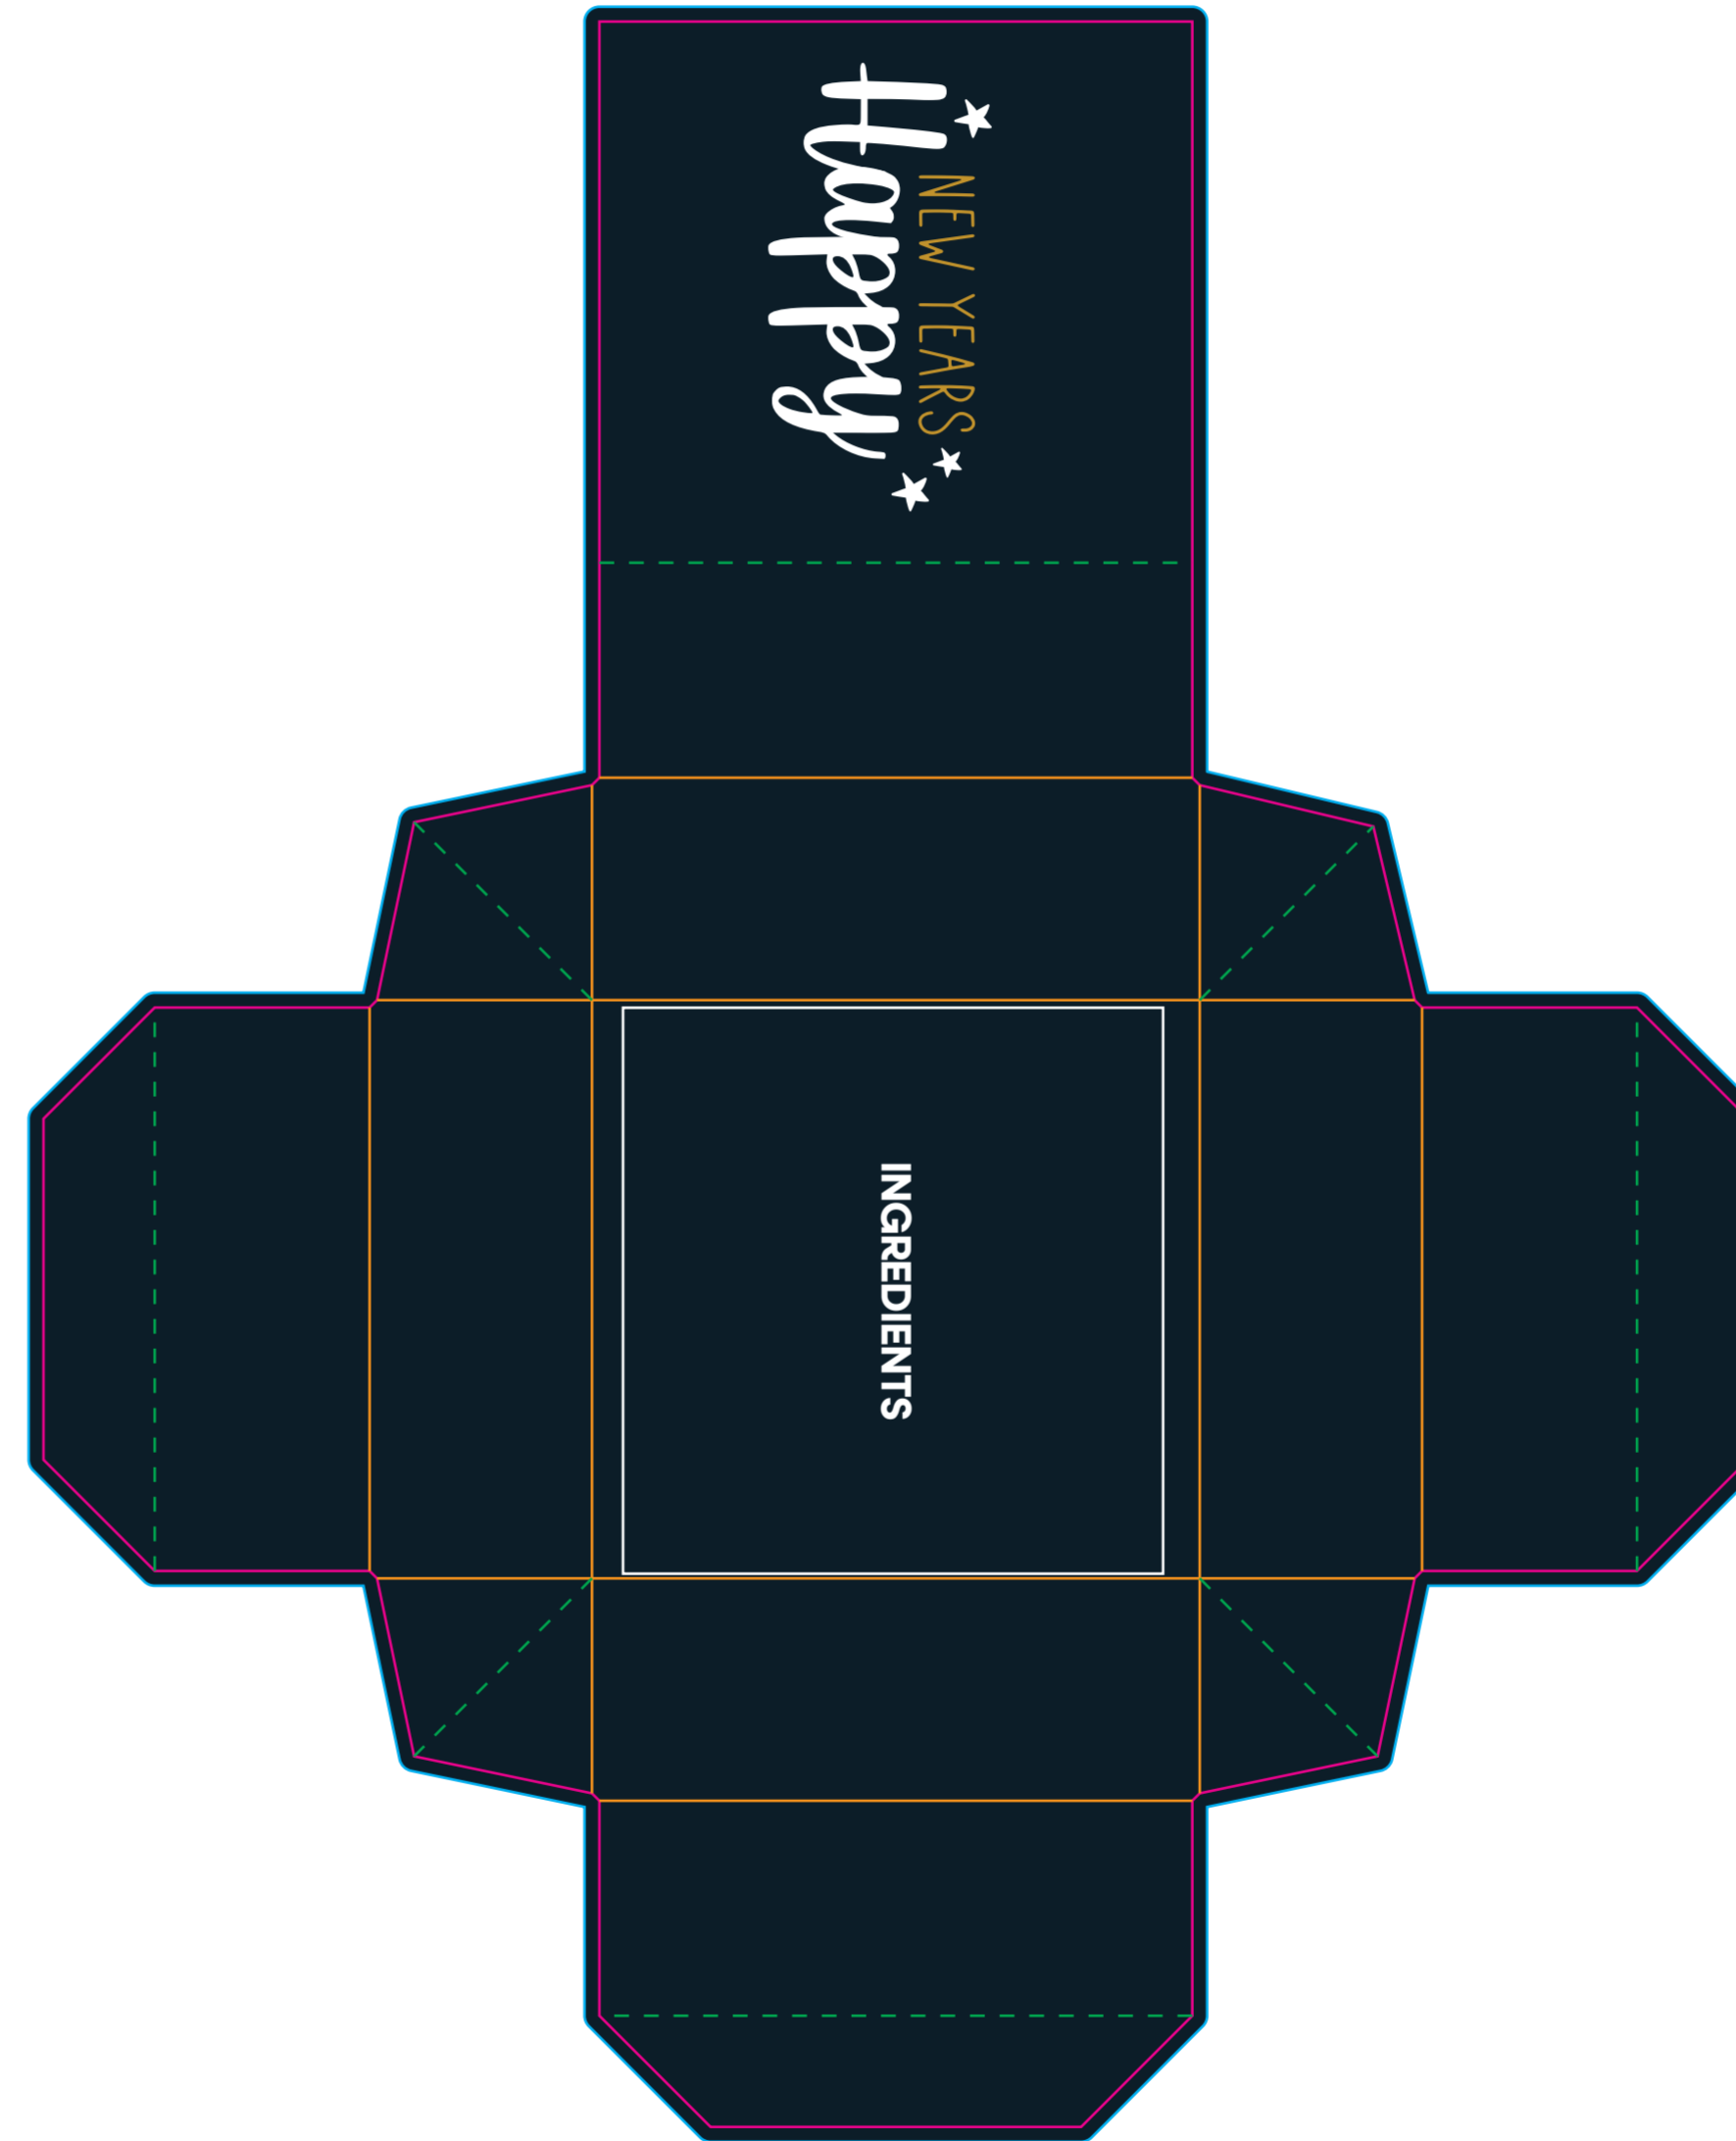

# New Years - Gift Box Eco Treat Box - Champagne Cork Chocolate

PRODUCT TEMPLATE

Top

Bottom

-  BLEED
-  CONTOUR
-  FOLDS
-  NO PRINT
-  REGISTRATION

# New Years - Gift Box - Eco Treat Box - Champagne Cork Chocolate

PRODUCT TEMPLATE

Top

Bottom

-  BLEED
-  CONTOUR
-  FOLDS
-  NO PRINT
-  REGISTRATION

# New Years - Gift Box - Prosecco Tag

PRODUCT TEMPLATE

**Round Tag**

Width : 50mm

Height : 55mm

 BLEED

 CONTOUR

 FOLDS

# New Years - Gift Box - Prosecco Tag

PRODUCT TEMPLATE

Round Tag

Width : 50mm

Height : 55mm

BLEED

CONTOUR

FOLDS