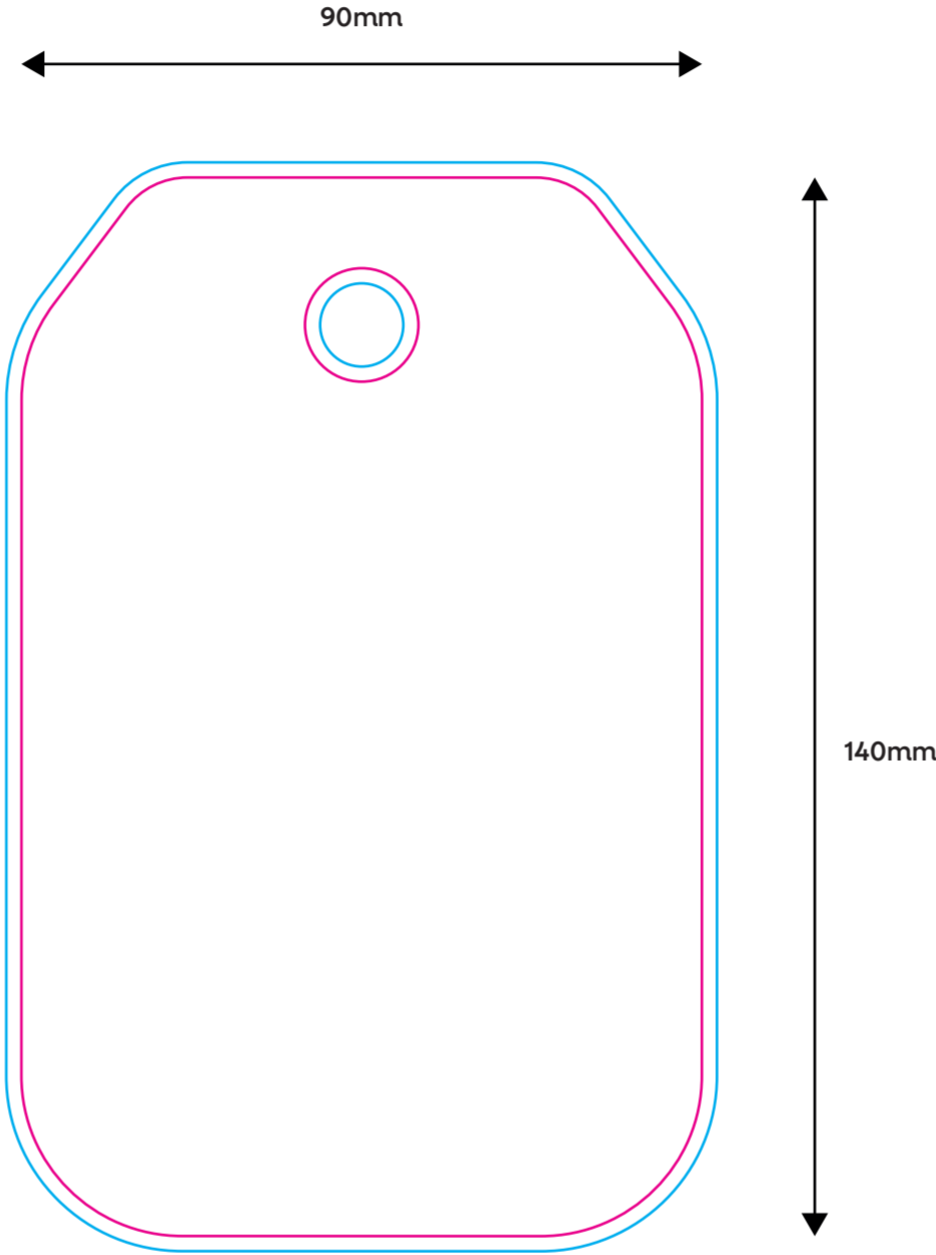

# New Years - Gift Box - Eco 12 Baton Bar Box - Gold Chocolate Bar - Present Box - 32% Cocoa

PRODUCT TEMPLATE

-  BLEED
-  CONTOUR
-  FOLDS
-  NO PRINT
-  REGISTRATION

# New Years - Gift Box - Tags

PRODUCT TEMPLATE

140x90mm  
15mm Hole

-  BLEED
-  CONTOUR
-  FOLDS
-  NO PRINT
-  REGISTRATION