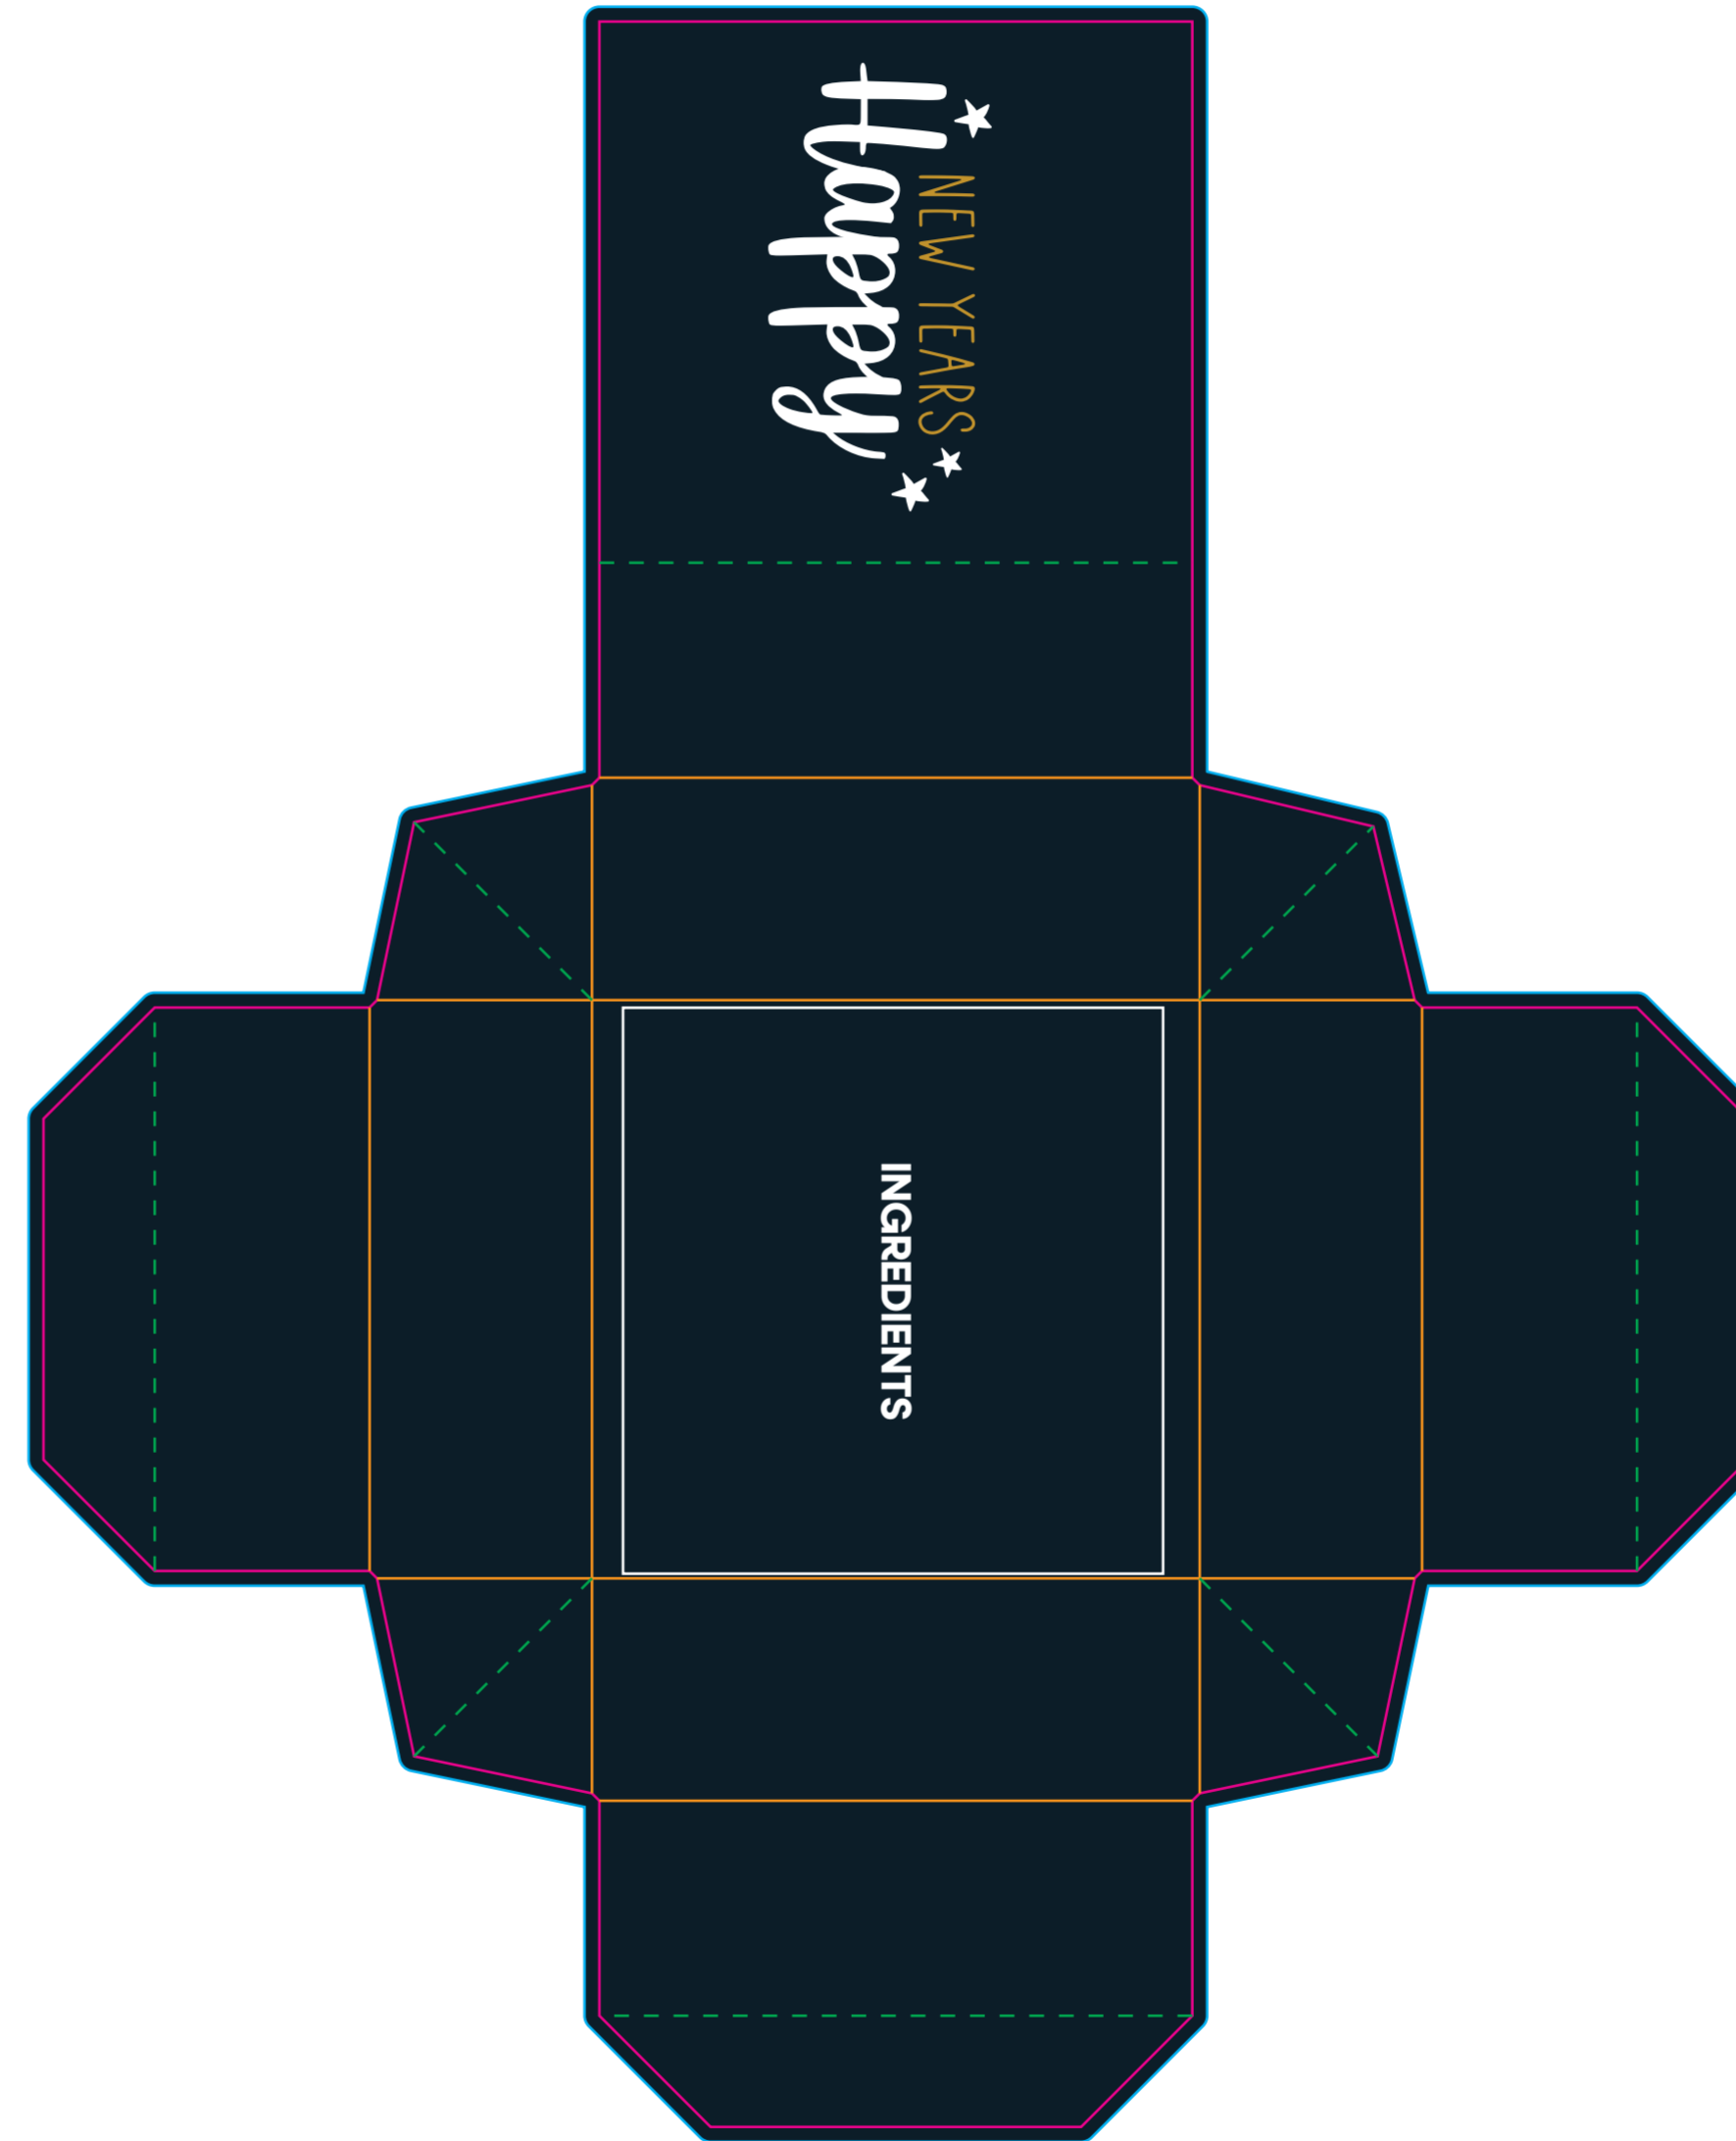

# Eco Treat Box - Champagne Cork Chocolate

PRODUCT TEMPLATE

Top

Bottom

-  BLEED
-  CONTOUR
-  FOLDS
-  NO PRINT
-  REGISTRATION