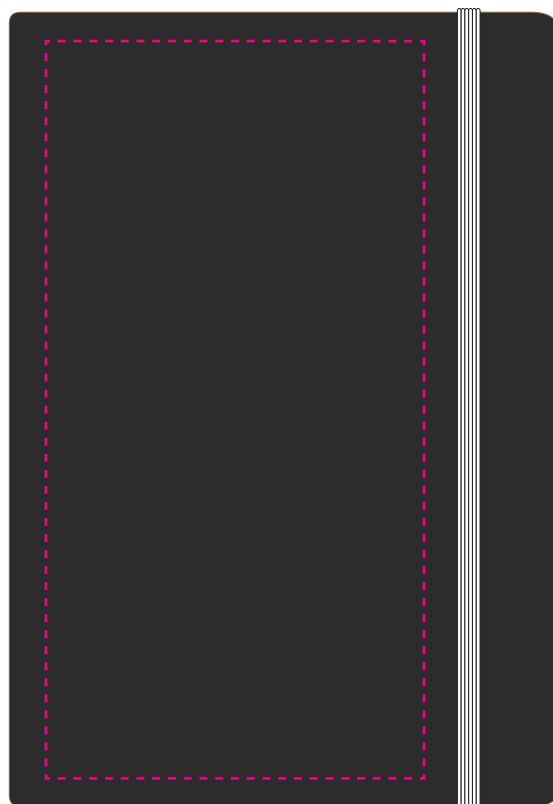

Artwork Visual

Ref:

Quantity: TBC
Version: 1

Product: Nebraska Black
Product Colour: WHITE

PRODUCT NOTES: DUE TO THE NATURE OF THE PRODUCT THE PRINT POSITION MAY VARY BY 2 - 3 MM

We stock this item in the following colours

The dashed line is to demonstrate print area and will not appear on your printed item

PANTONE REFERENCE(S)

- Colour 1
- Colour 2
- Colour 3
- Colour 4

ARTWORK SCALE 50%

PRINT LAYOUT

- CENTRED TO PRINT AREA
- CENTRED TO NOTEBOOK

Please check the following are correct

QUANTITY CORRECT PRODUCT and PRODUCT COLOUR PRINT SIZE and POSITION PRINT COLOUR SPELLING, PHONE NUMBERS, EMAILS and WEBSITES

ARTWORK SCALE 100%
Max print area: 195mm x 100mm