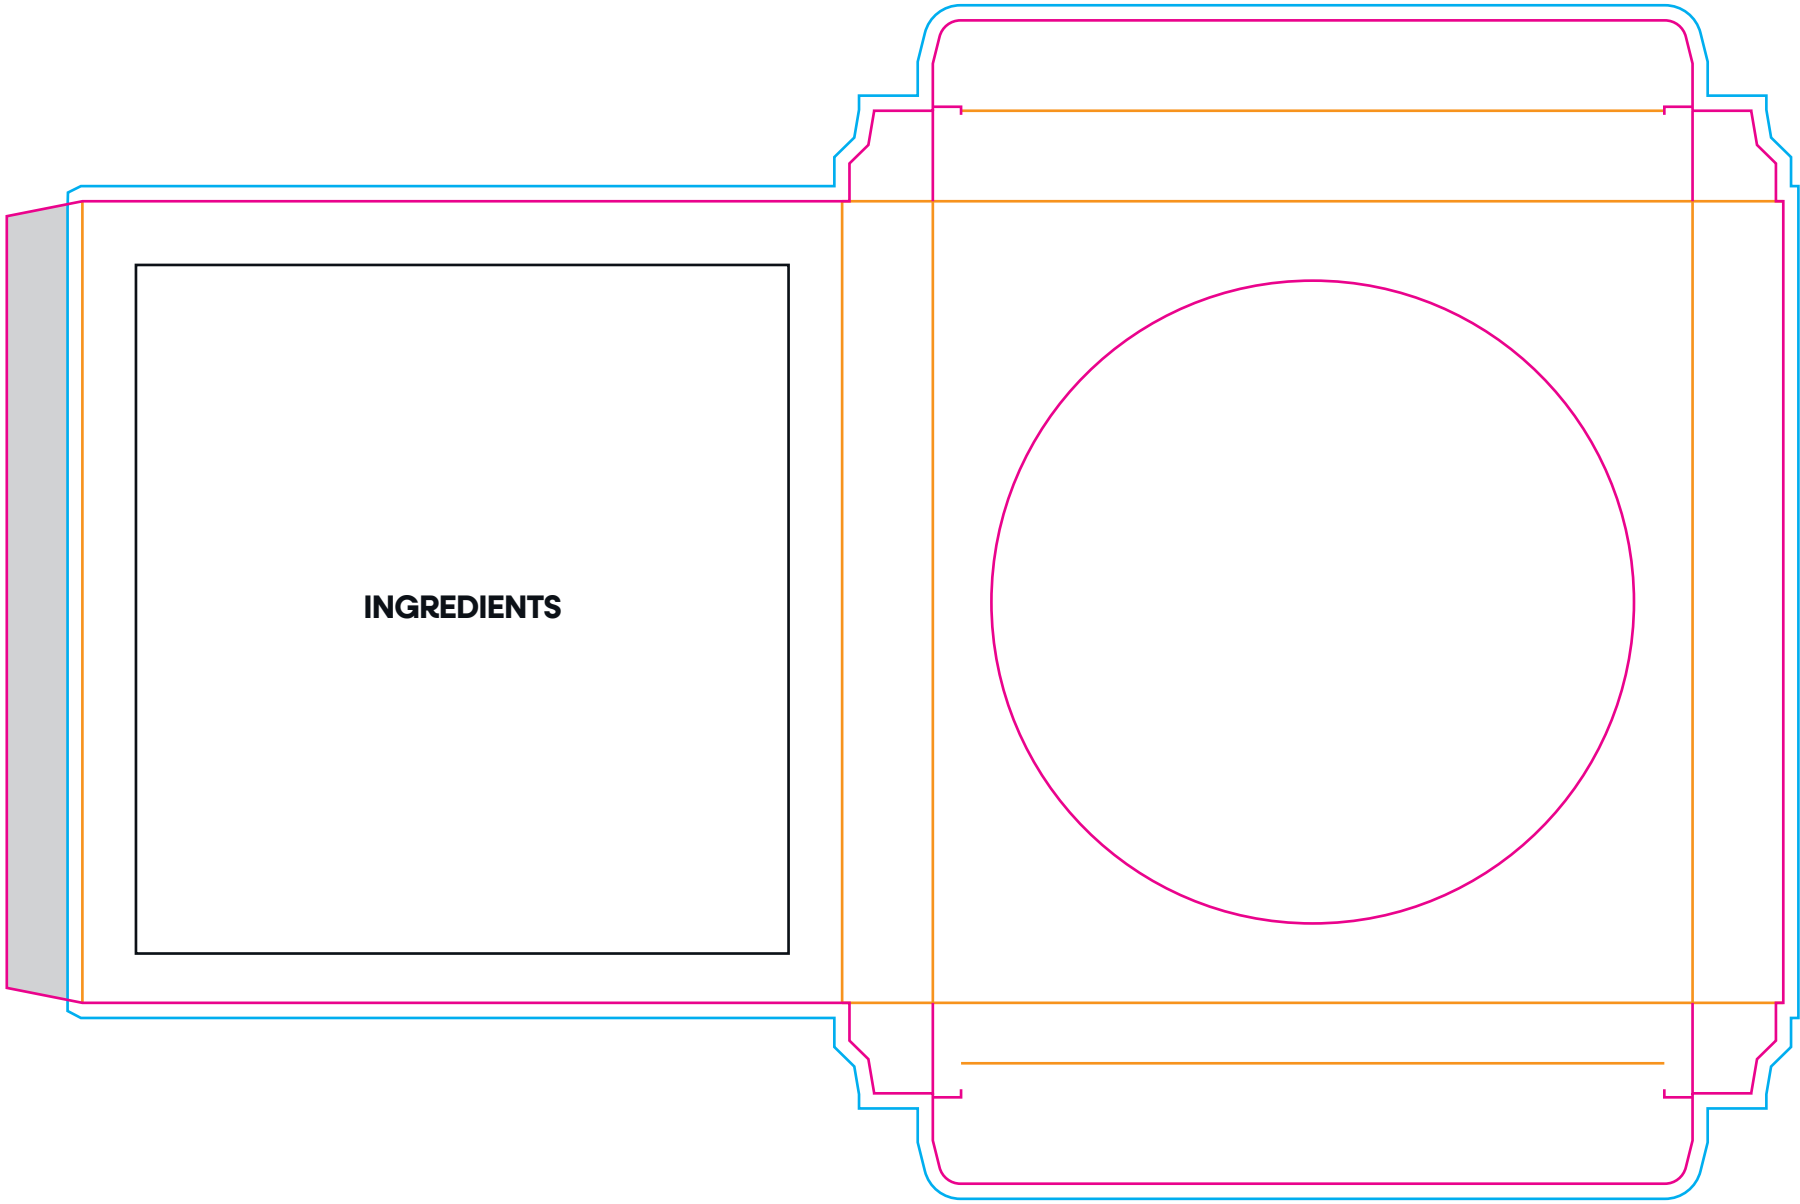

Eco Window Box - 100mm Disc

PRODUCT TEMPLATE

-  BLEED
-  CONTOUR
-  FOLDS
-  NO PRINT
-  REGISTRATION