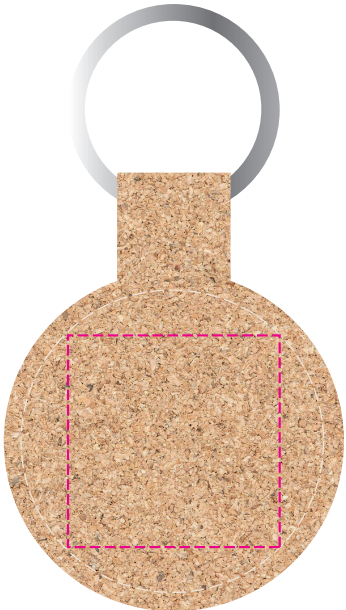

Artwork Visual

Front