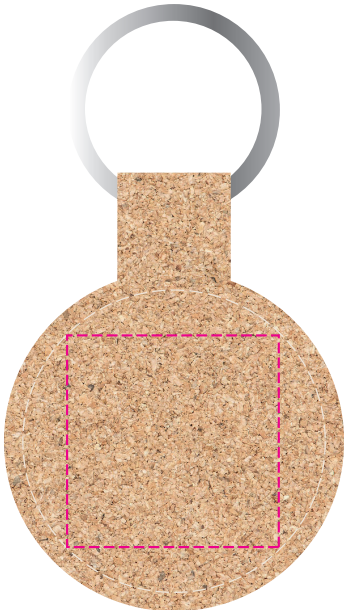

Back

Colours

Laser Engraved

Product Colour

Natural

Cork Keyring
45 mm diameter
Engraving area: 28 x 28mm

Fitment

Split Ring

Notes

- Please note very small text and details may fill and become illegible
- Engraving is effectively burnt into the cork, for a very dark result
- Cork is a natural material and product shade etc may differ from another, even within the same batch.