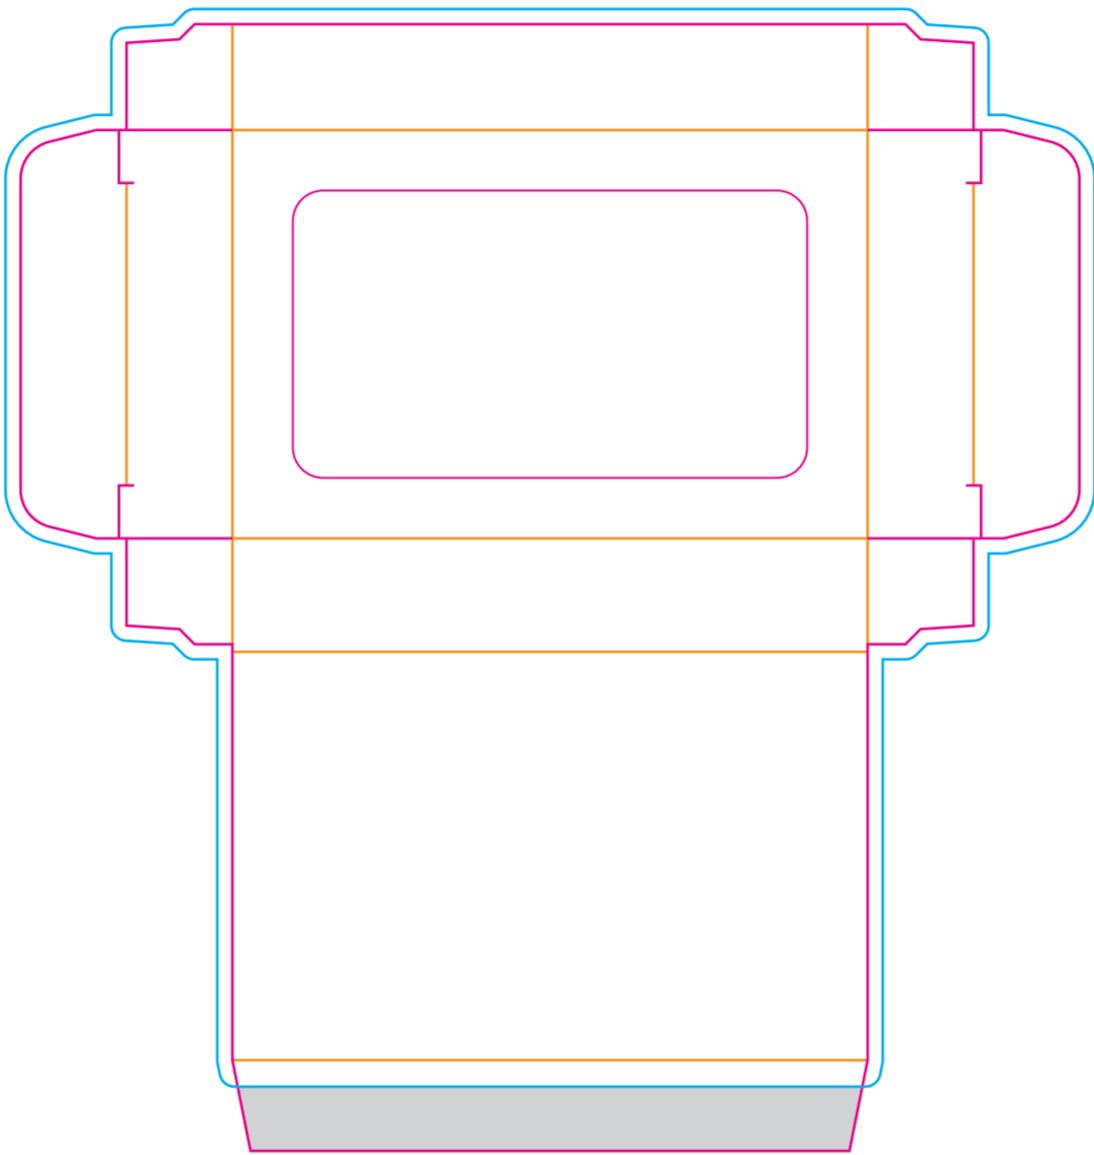

Selection Box - x18 Chocolate Truffles and Bar - Bespoke Bar

PRODUCTTEMPLATE

- BLEED
- CONTOUR
- FOLDS
- NO PRINT
- REGISTRATION