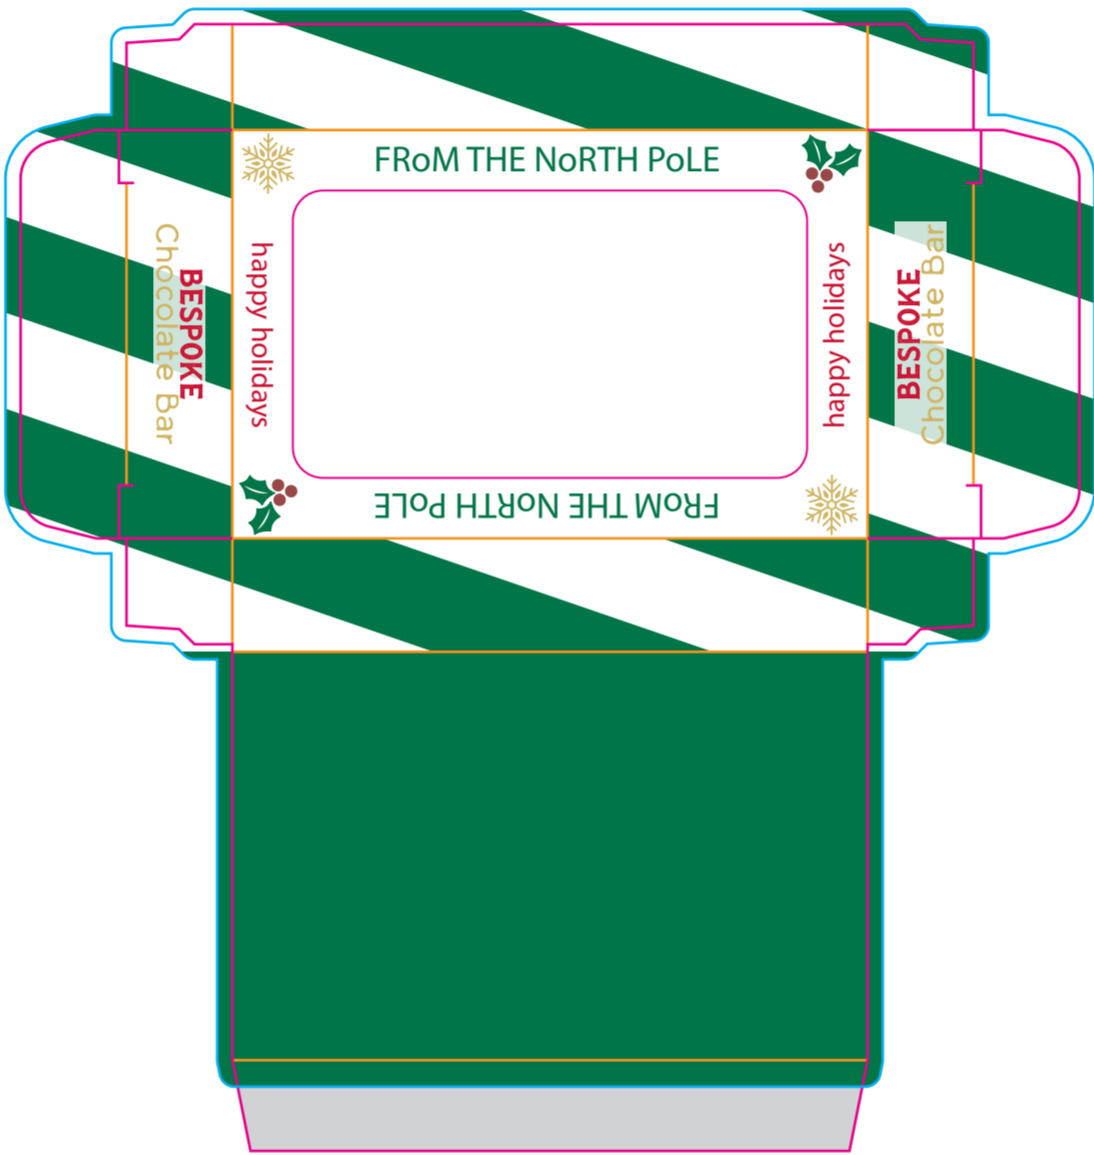

Selection Box - x18 Chocolate Truffles and Bar - Bespoke Bar

PRODUCTTEMPLATE

- BLEED
- CONTOUR
- FOLDS
- NO PRINT
- REGISTRATION