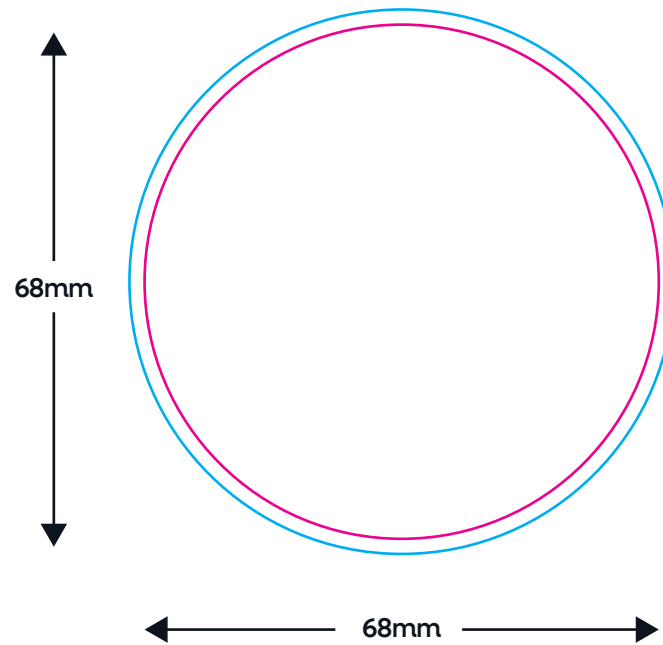

# Shallow Gold Treat Tin

PRODUCT TEMPLATE

 BLEED

 CONTOUR

 FOLDS

 NO PRINT

 REGISTRATION

# Shallow Gold Treat Tin

PRODUCT TEMPLATE

-  BLEED
-  CONTOUR
-  FOLDS
-  NO PRINT
-  REGISTRATION