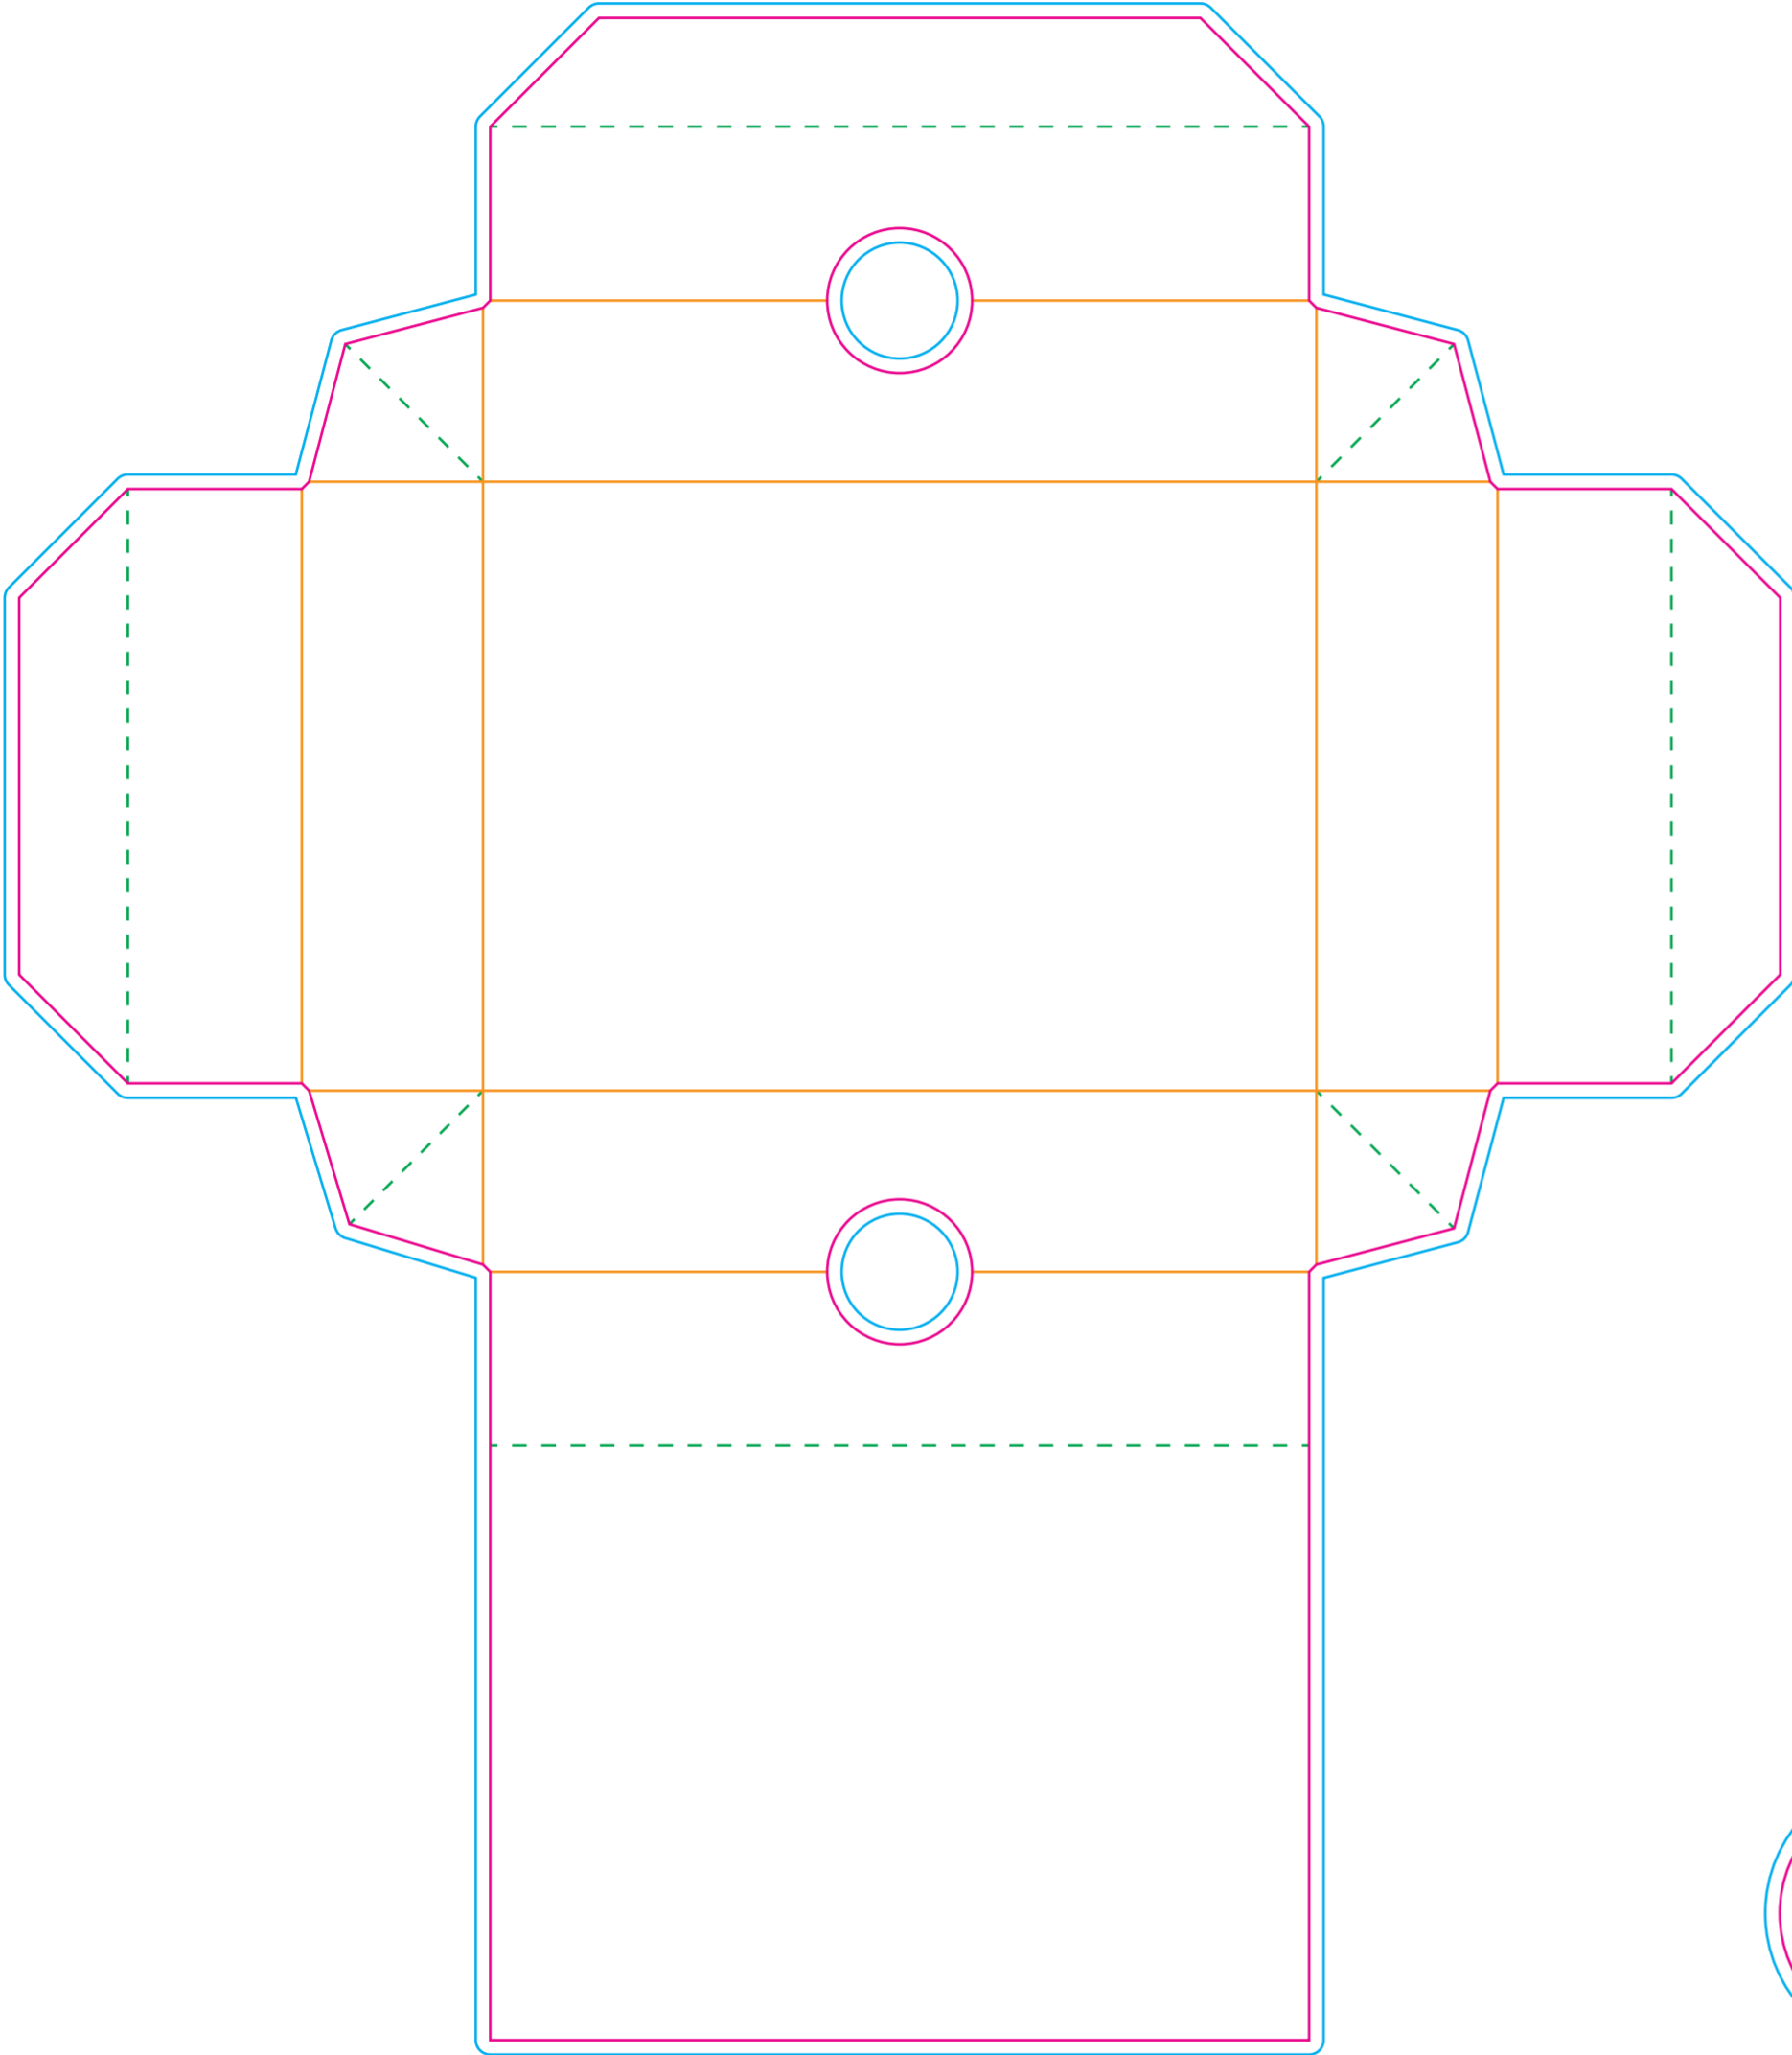

Midi Truffle Box

PRODUCT TEMPLATE

Top - Lid

Bottom - Base

Sticker

-  BLEED
-  CONTOUR
-  FOLDS
-  NO PRINT
-  REGISTRATION