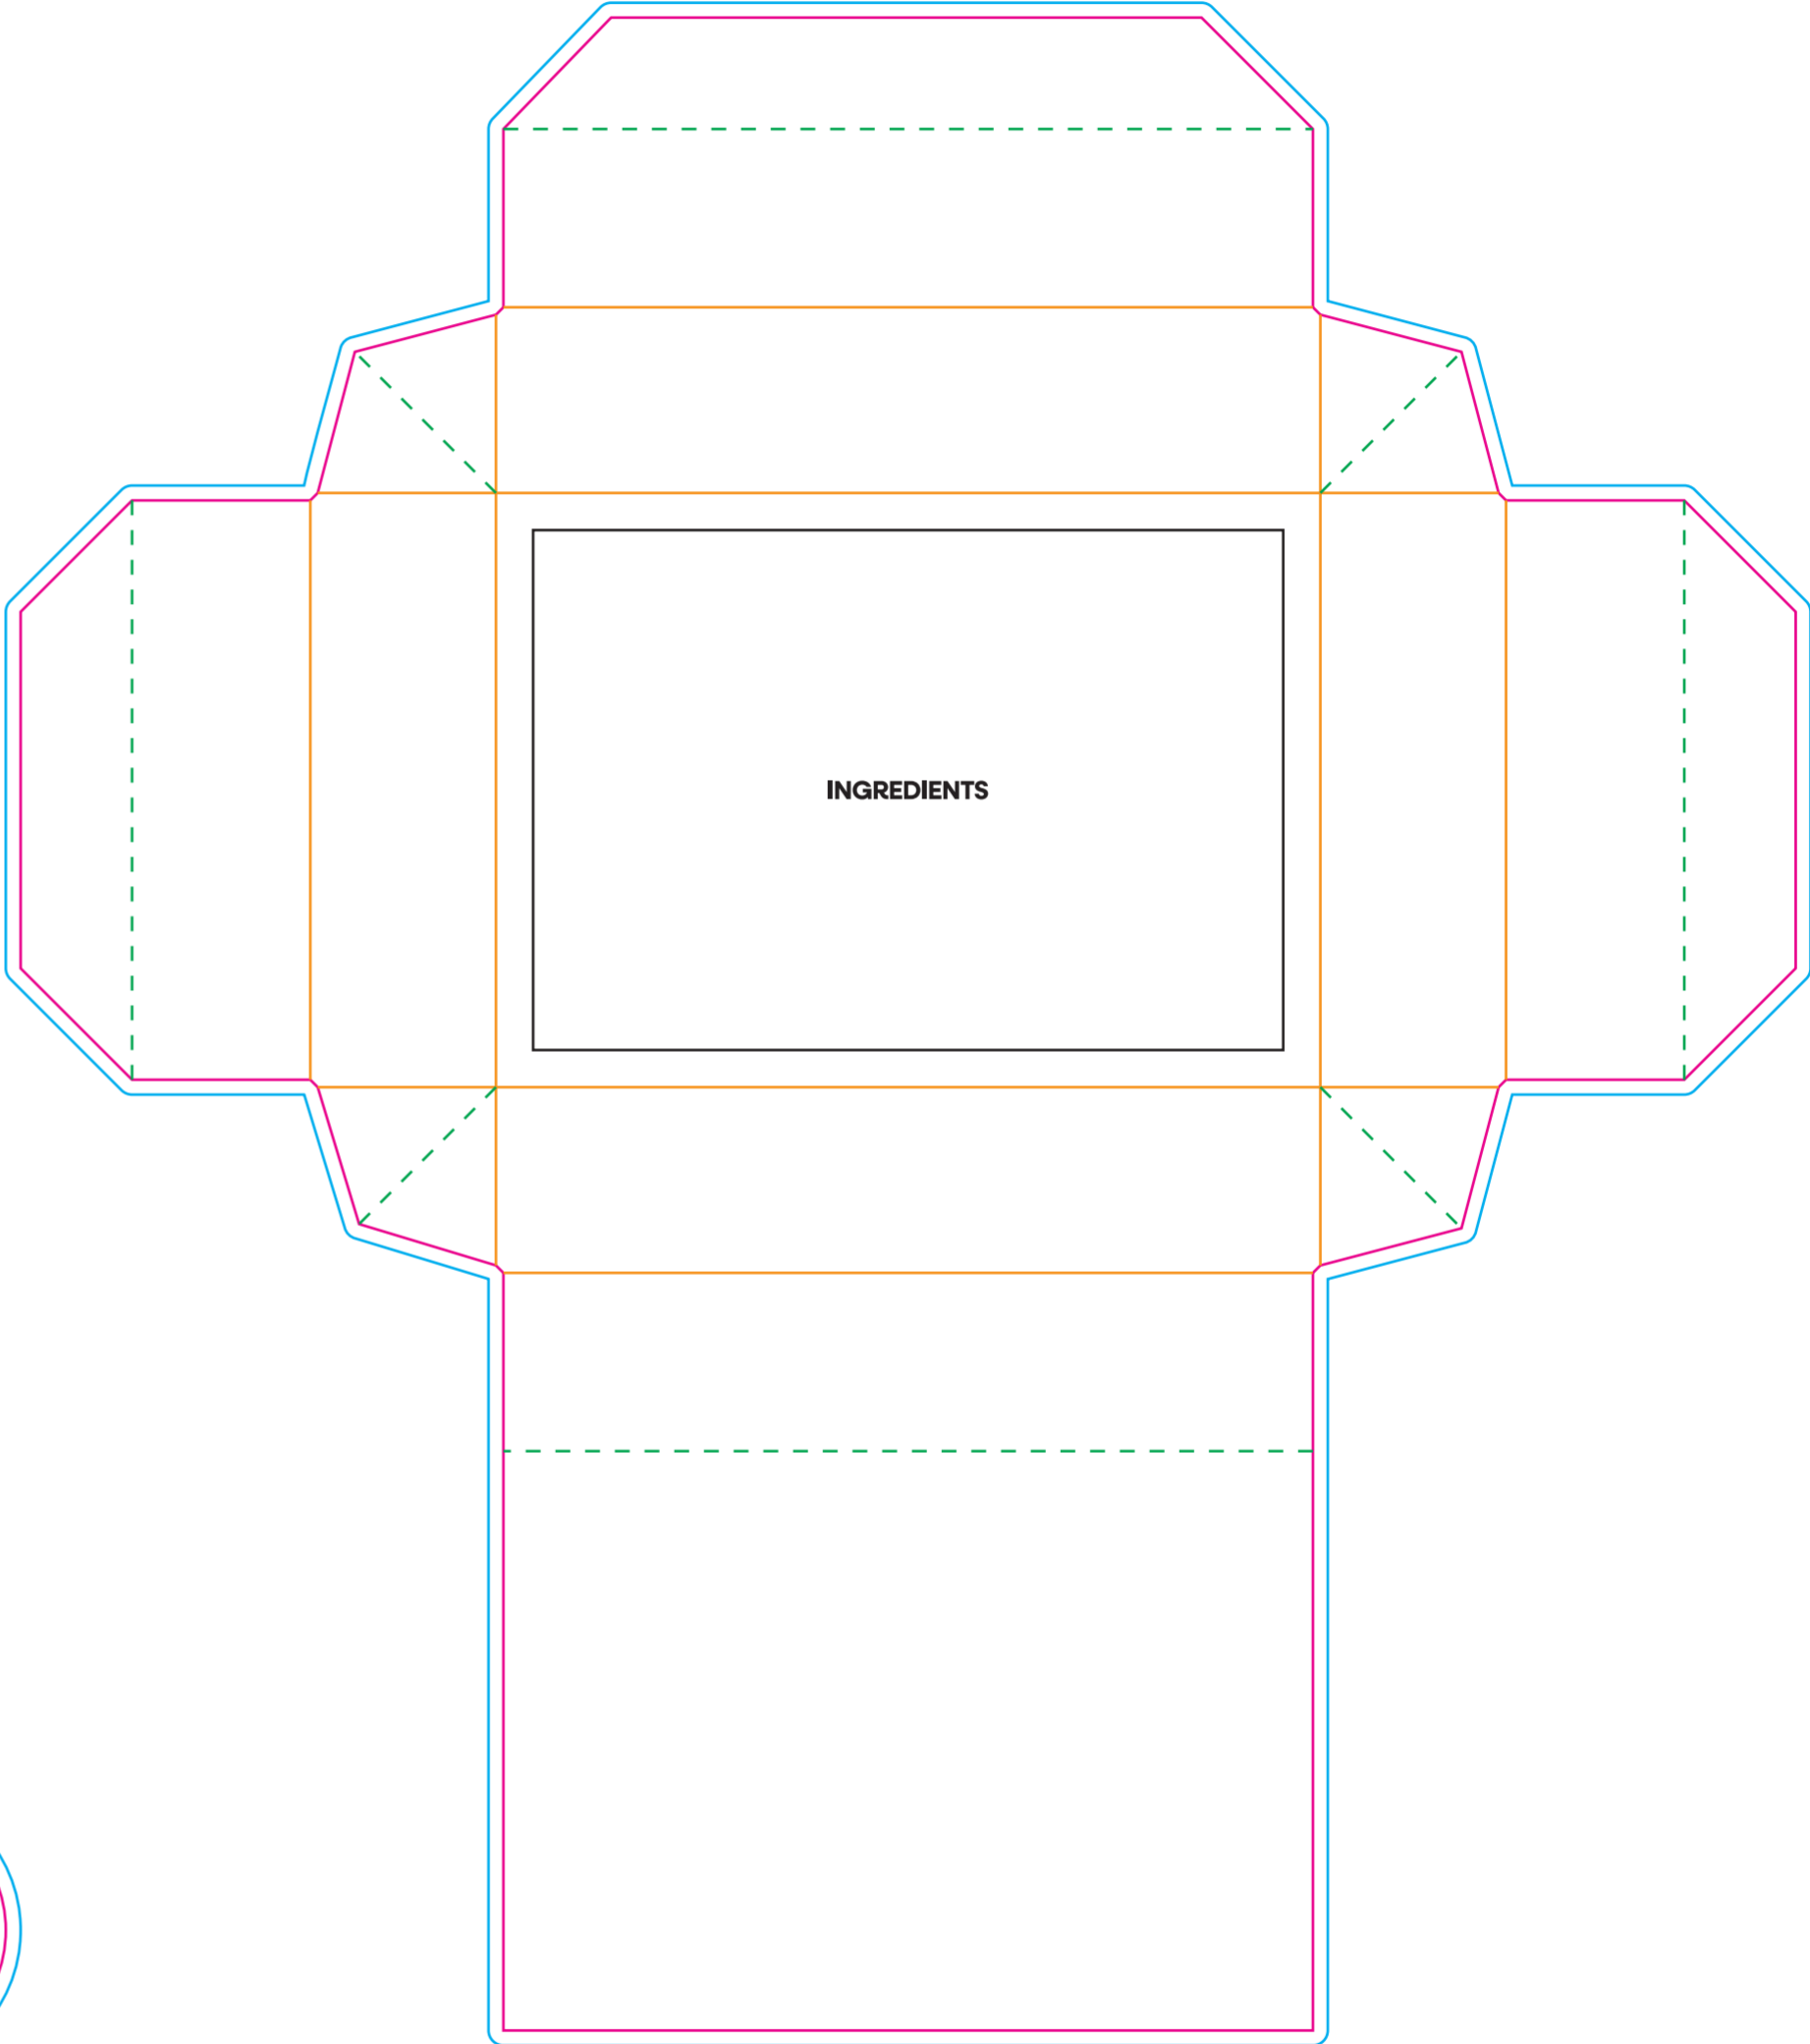

Midi Truffle Box

PRODUCT TEMPLATE

Top - Lid

Bottom - Base

Sticker

-  BLEED
-  CONTOUR
-  FOLDS
-  NO PRINT
-  REGISTRATION