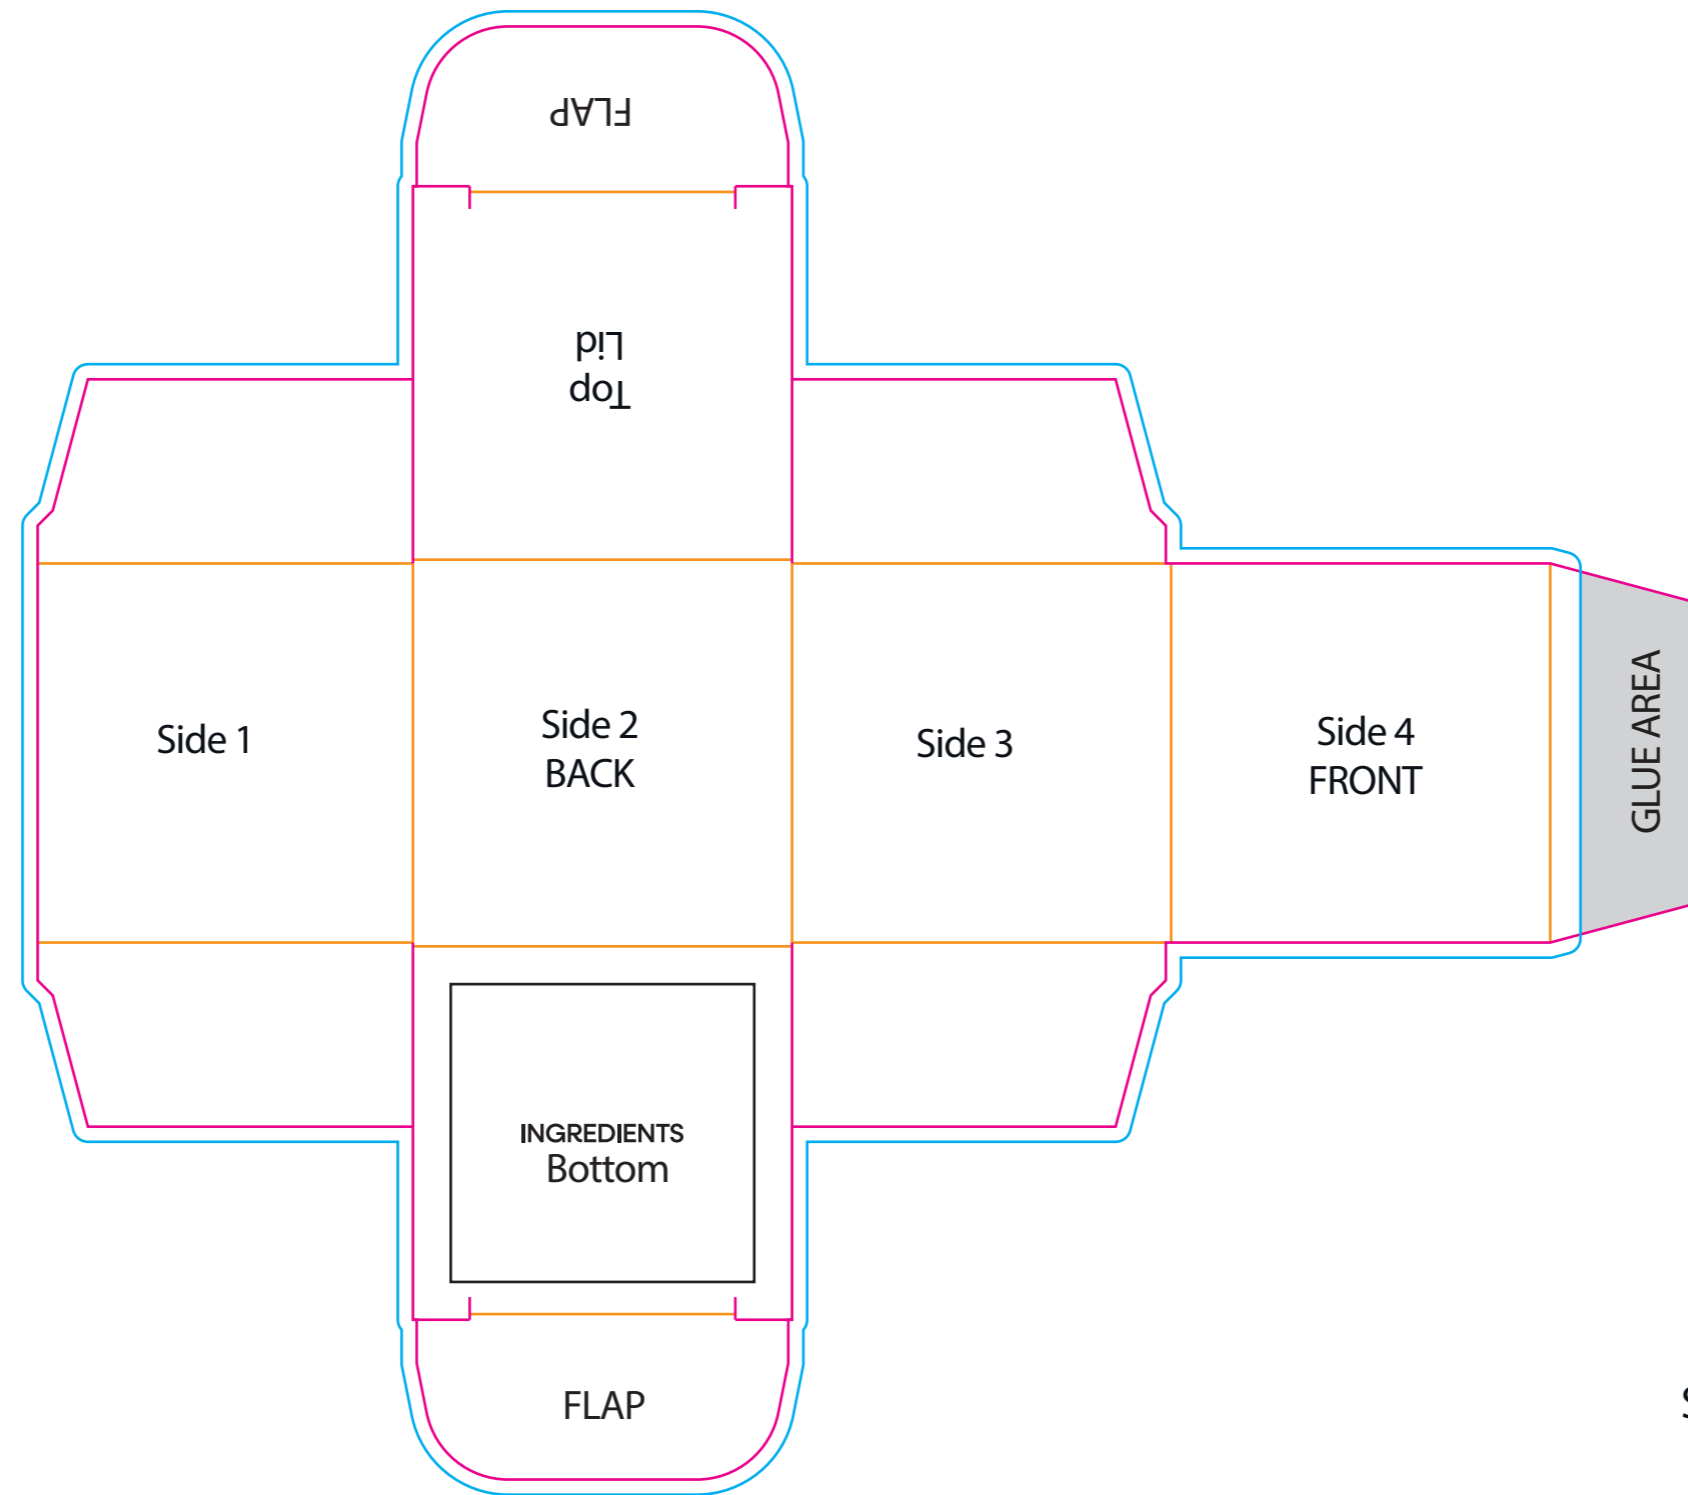

Eco Maxi Cube

PRODUCT TEMPLATE

-  BLEED
-  CONTOUR
-  FOLDS
-  NO PRINT
-  REGISTRATION

Text Position
Sides - Upright
Top - Upside down
Bottom - Upright

Print Areas
Side 2,3 50x 50mm without bleed
Side 1 and 4 50 x 50mm without bleed
52 x 52mm with bleed

Top and Bottom 50 x 50mm without bleed
54 x 50mm with bleed

Please make sure that the artwork meets the bleed line all throughout.
To prevent potential white lines when printing and cutting the cube.