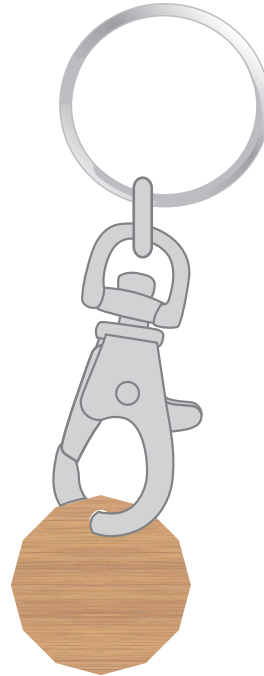

# Artwork Visual

Front

Back

\*Please see disclaimer on page 2

## Colours

 Laser Engraved

Please note that Bamboo is a natural material meaning that the colour of the engraving can vary on each item.

\*Please see disclaimer on page 2

## Product Colour

 Natural

**Bamboo Trolley Coin Keyring**  
23.43 mm x 23.43 mm  
Branding Method: Laser Engraved

# Your Logo Here

---

Please note we can have up to 2mm movement when engraving - like the below: