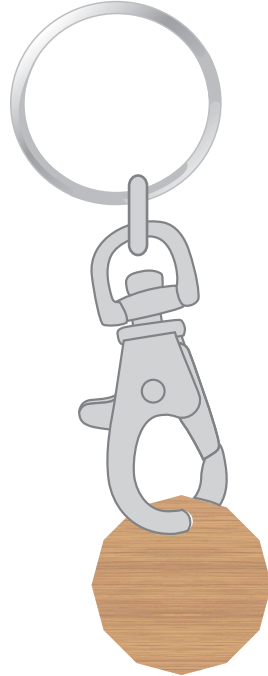

# Artwork Visual

Front

Back

\*Please see disclaimer on page 2

## Colours

 Laser Engraved

Please note that Bamboo is a natural material meaning that the colour of the engraving can vary on each item.

\*Please see disclaimer on page 2

## Product Colour

 Natural

**Bamboo Trolley Coin Keyring**  
23.43 mm x 23.43 mm  
Branding Method: Laser Engraved

# Your Logo Here

---

Please note we can have up to 2mm movement when engraving - like the below: