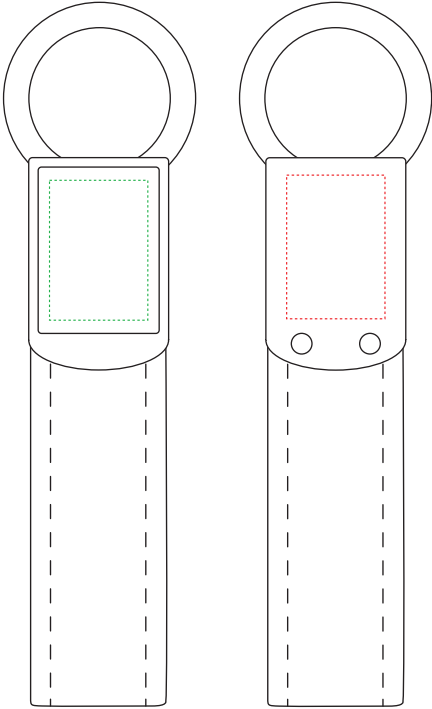

Zonda keyring

POLYCROWN EMBLEM

ENGRAVING AREA

DIMENSIONS

FRONT: 13mm x 18.5mm

BACK: 13mm x 19mm

SIZE: 25.5mm x 93mm

ALL TEMPLATES ARE ACTUAL SIZE