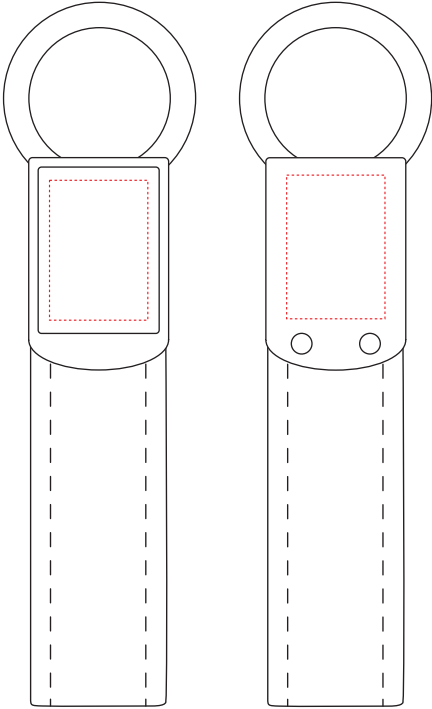

Zonda keyring

ENGRAVING AREA

DIMENSIONS

FRONT: 13mm x 18.5mm
BACK: 13mm x 19mm

SIZE: 25.5mm x 93mm

ALL TEMPLATES ARE ACTUAL SIZE