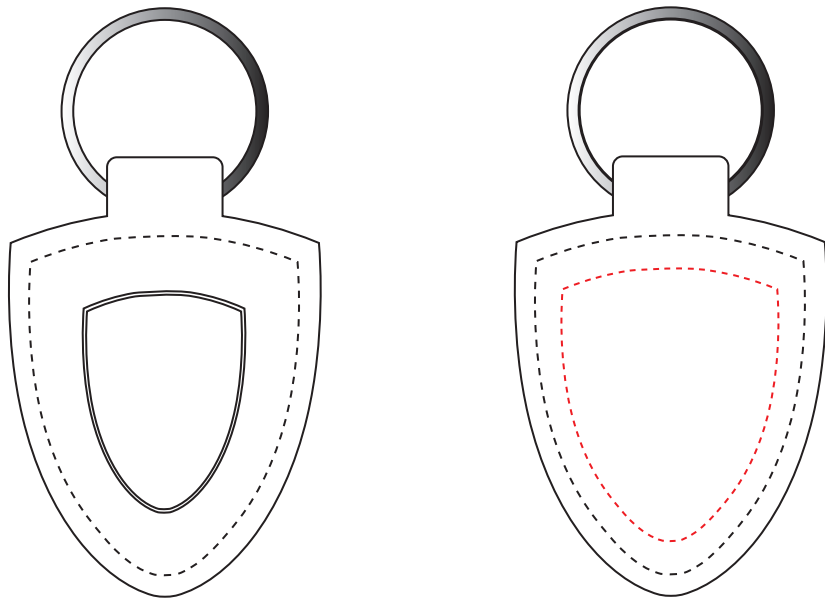

Templar Key Fob

POLYCROWN AREA

FRONT: 20mm x 28mm

BLOCKING AREA

FRONT: 29mm x 36mm

DIMENSIONS

SIZE: 41mm x 78mm

ALL TEMPLATES ARE ACTUAL SIZE