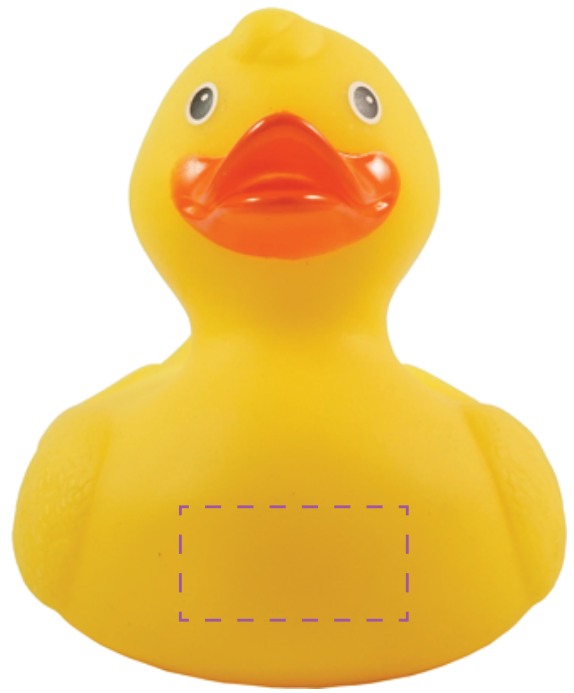

Rubber Duck

SIZE: H90xW95mm

Rear Print Area: 20 x 20mm

Front Print Area: 30 x 15mm