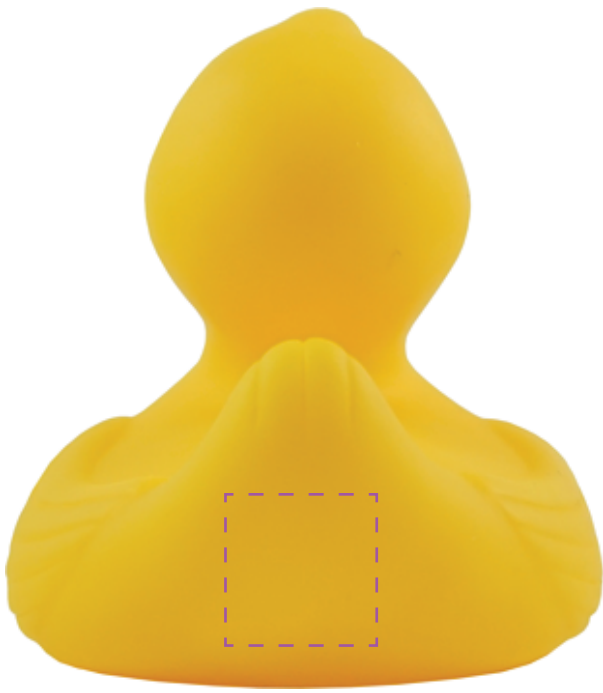

Rubber Duck

SIZE: H90xW95mm

Rear Print Area: 20 x 20mm

Front Print Area: 30 x 15mm