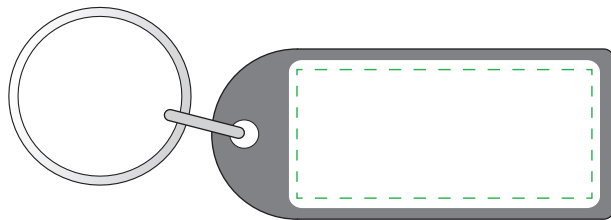

Polycrown Small Arch Keyring

**POLYCROWN**

**FRONT:** 39mm x 17mm

**DIMENSIONS**

**LENGTH:** 80mm  
**DIAMETER:** 22.5

**ALL TEMPLATES ARE ACTUAL SIZE**