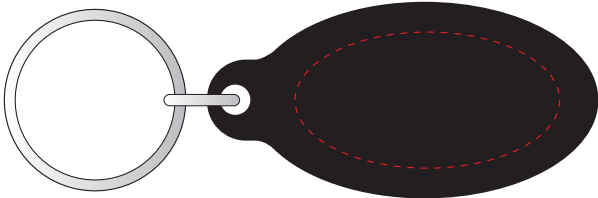

Orbit Oval Keyring

**POLYCROWN**

**ENGRAVING**

**DIMENSIONS**

**FRONT: 42mm x 22mm**

**BACK: 35mm x 18mm**

**LENGTH: 52mm  
HEIGHT: 26mm**

**ALL TEMPLATES ARE ACTUAL SIZE**