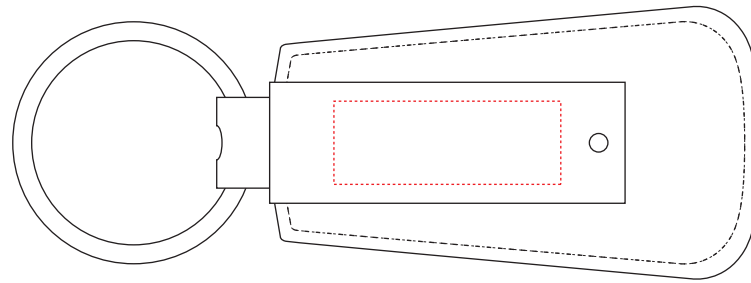

Leather Sapporo Keyring

Front

Back

ENGRAVING AREA

DIMENSIONS

FRONT & BACK: 30mm x 11mm

SIZE: 98mm x 36mm

ALL TEMPLATES ARE ACTUAL SIZE