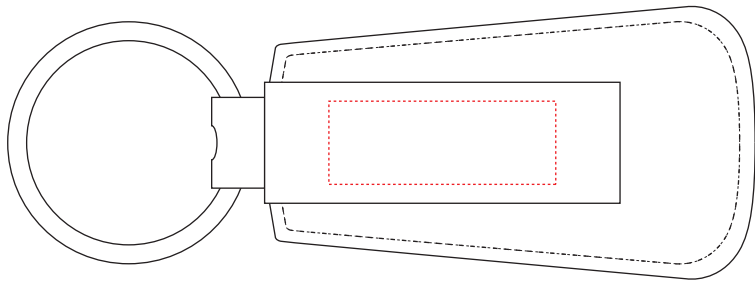

Leather Sapporo Keyring

Front

Back

ENGRAVING AREA

DIMENSIONS

FRONT & BACK: 30mm x 11mm

SIZE: 98mm x 36mm

ALL TEMPLATES ARE ACTUAL SIZE