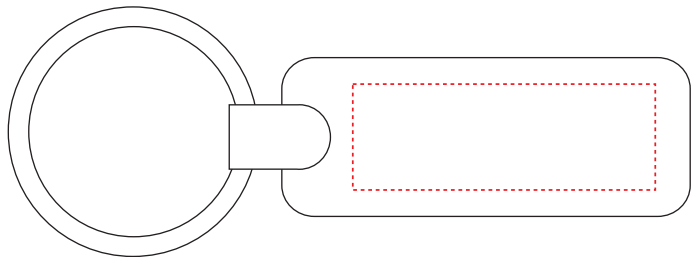

Elite Rectangular Keyring

FRONT

BACK

POLYCROWN EMBLEM

ENGRAVING AREA

DIMENSIONS

FRONT: 40mm x 14mm

BACK: 40mm x 14mm

SIZE: 90mm x 33mm

ALL TEMPLATES ARE ACTUAL SIZE