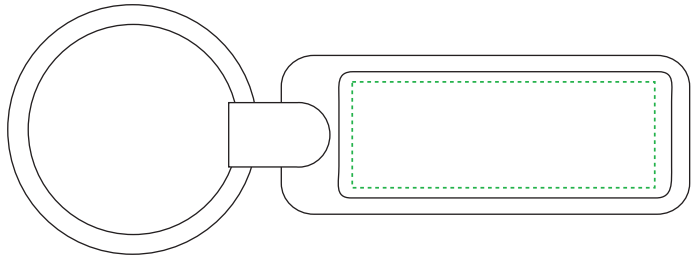

Elite Rectangular Keyring

FRONT

BACK

POLYCROWN EMBLEM

ENGRAVING AREA

DIMENSIONS

FRONT: 40mm x 14mm

BACK: 40mm x 14mm

SIZE: 90mm x 33mm

ALL TEMPLATES ARE ACTUAL SIZE