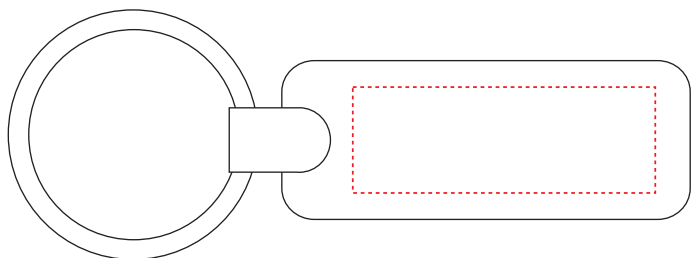

## Elite Rectangular Keyring

FRONT

BACK

ENGRAVING AREA

DIMENSIONS

**FRONT: 40mm x 14mm**  
**BACK: 40mm x 14mm**

**SIZE: 90mm x 33mm**

ALL TEMPLATES ARE ACTUAL SIZE