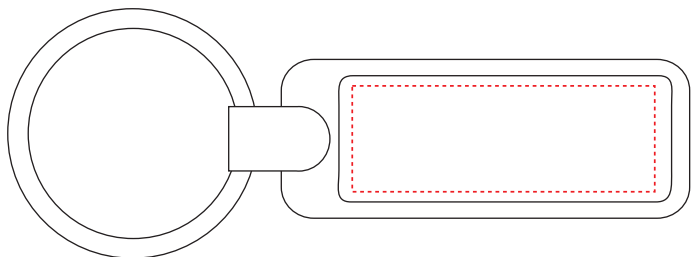

## Elite Rectangular Keyring

FRONT

BACK

ENGRAVING AREA

DIMENSIONS

**FRONT: 40mm x 14mm**  
**BACK: 40mm x 14mm**

**SIZE: 90mm x 33mm**

ALL TEMPLATES ARE ACTUAL SIZE