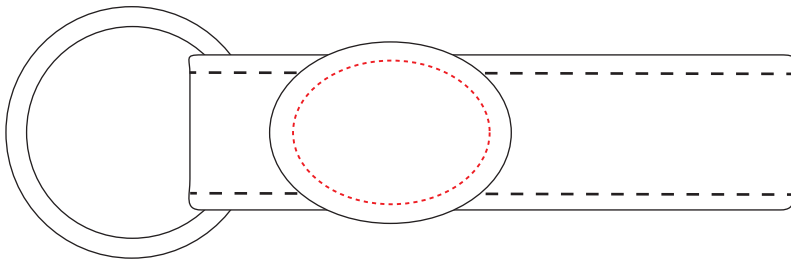

Elite Hide Oval Keyring

Front

Back

PRINT AREA

ENGRAVING AREA

DIMENSIONS

FRONT: 24mm x 17mm

BACK: 26mm x 19mm

LENGTH: 104mm x 33mm

ALL TEMPLATES ARE ACTUAL SIZE