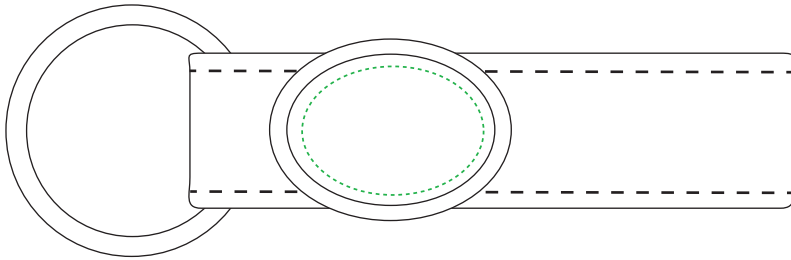

Elite Hide Oval Keyring

Front

Back

PRINT AREA

ENGRAVING AREA

DIMENSIONS

FRONT: 24mm x 17mm

BACK: 26mm x 19mm

LENGTH: 104mm x 33mm

ALL TEMPLATES ARE ACTUAL SIZE