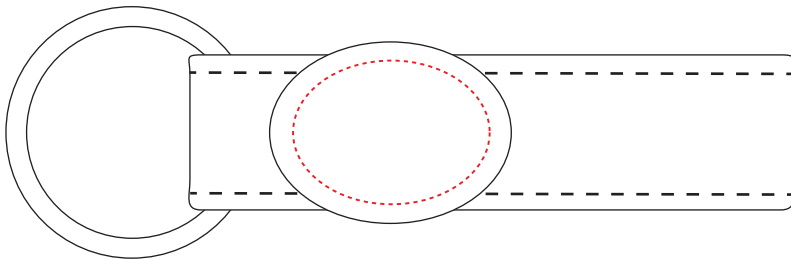

Elite Hide Oval Keyring

Front

Back

ENGRAVING AREA

DIMENSIONS

FRONT: 24mm x 17mm
BACK: 26mm x 19mm

LENGTH: 104mm x 33mm

ALL TEMPLATES ARE ACTUAL SIZE