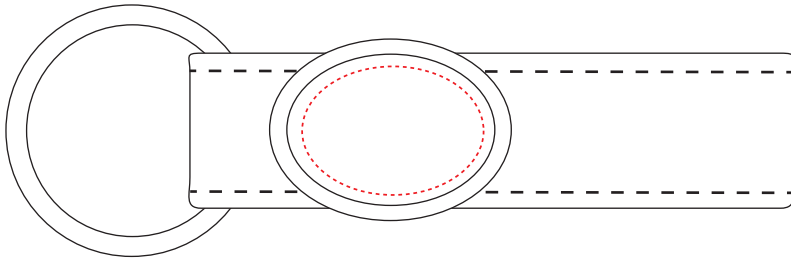

Elite Hide Oval Keyring

Front

Back

ENGRAVING AREA

DIMENSIONS

FRONT: 24mm x 17mm
BACK: 26mm x 19mm

LENGTH: 104mm x 33mm

ALL TEMPLATES ARE ACTUAL SIZE