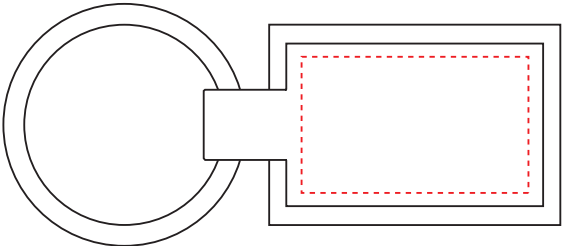

Classic Rectangular Keyring

ENGRAVING AREA

DIMENSIONS

FRONT: 30mm x 18mm

SIZE: 73mm x 32mm

ALL TEMPLATES ARE ACTUAL SIZE