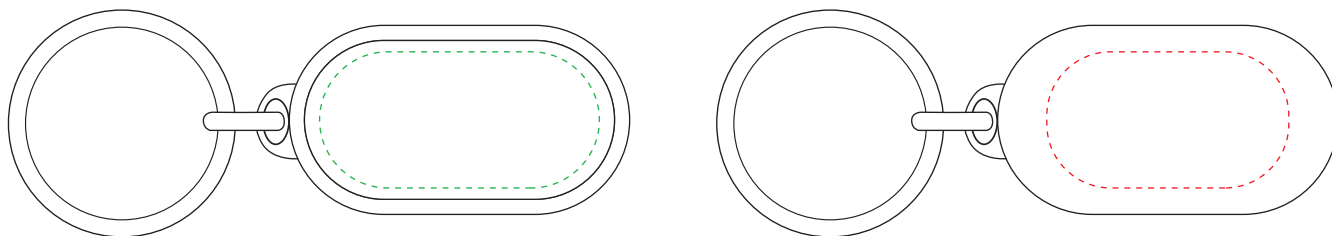

Capsule Keyring

POLYCROWN

ENGRAVING AREA

DIMENSIONS

FRONT: 41mm x 21mm

BACK: 32mm x 18mm

**LENGTH: 45mm
WIDTH: 25mm**

ALL TEMPLATES ARE ACTUAL SIZE