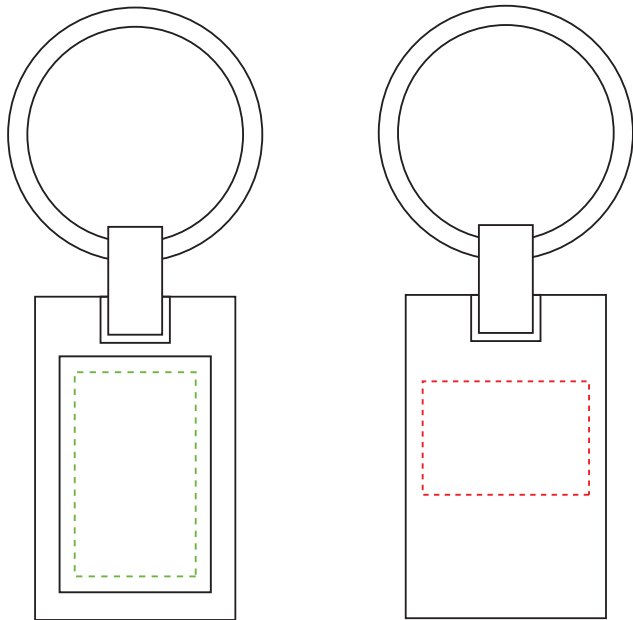

Bondi Keyring

POLYCROWN EMBLEM

FRONT: 16mm x 27mm

ENGRAVING AREA

BACK: 22mm x 15mm

DIMENSIONS

LENGTH: 83mm x 33mm

ALL TEMPLATES ARE ACTUAL SIZE