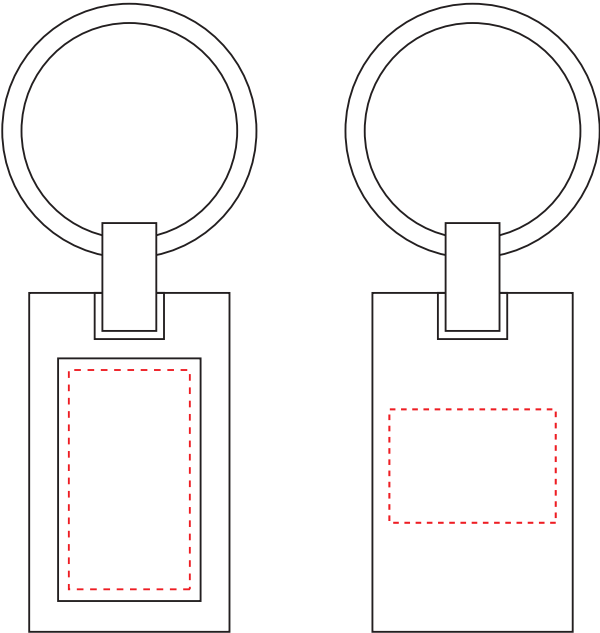

Bondi Keyring

ENGRAVING AREA

DIMENSIONS

FRONT: 16mm x 29mm
BACK: 22mm x 15mm

LENGTH: 83mm x 33mm

ALL TEMPLATES ARE ACTUAL SIZE