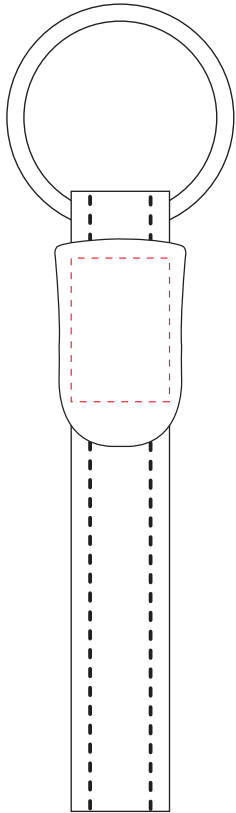

Ascari Keyring

FRONT

BACK

ENGRAVING AREA

FRONT: 13mm x 19mm
BACK: 13mm x 15mm

DIMENSIONS

106mm (Height) x 30mm (Width)

ALL TEMPLATES ARE ACTUAL SIZE