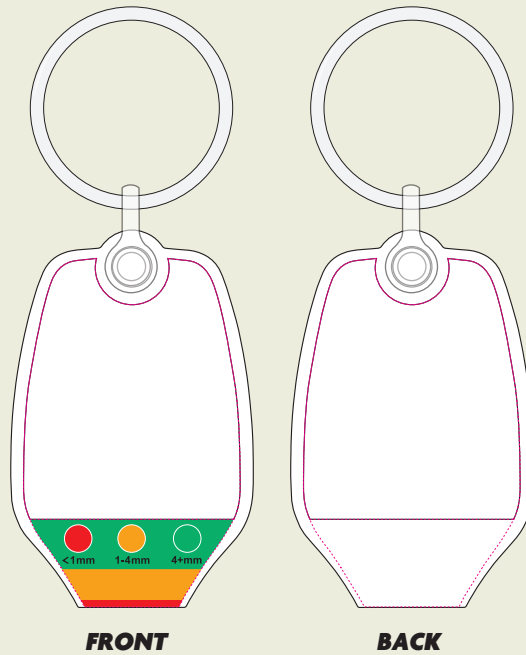

ESSENTIAL TYRE DEPTH GAUGE

Dimensions: 50 x 32mm diameter

Logo Print Area: 29 x 35mm diameter

*Any font smaller than this may not be legible. (6pt/2.117mm)

RECYCLED STANDARD COLOURS

BIODEGRADABLE RANGE

Notes on Text and Colour.