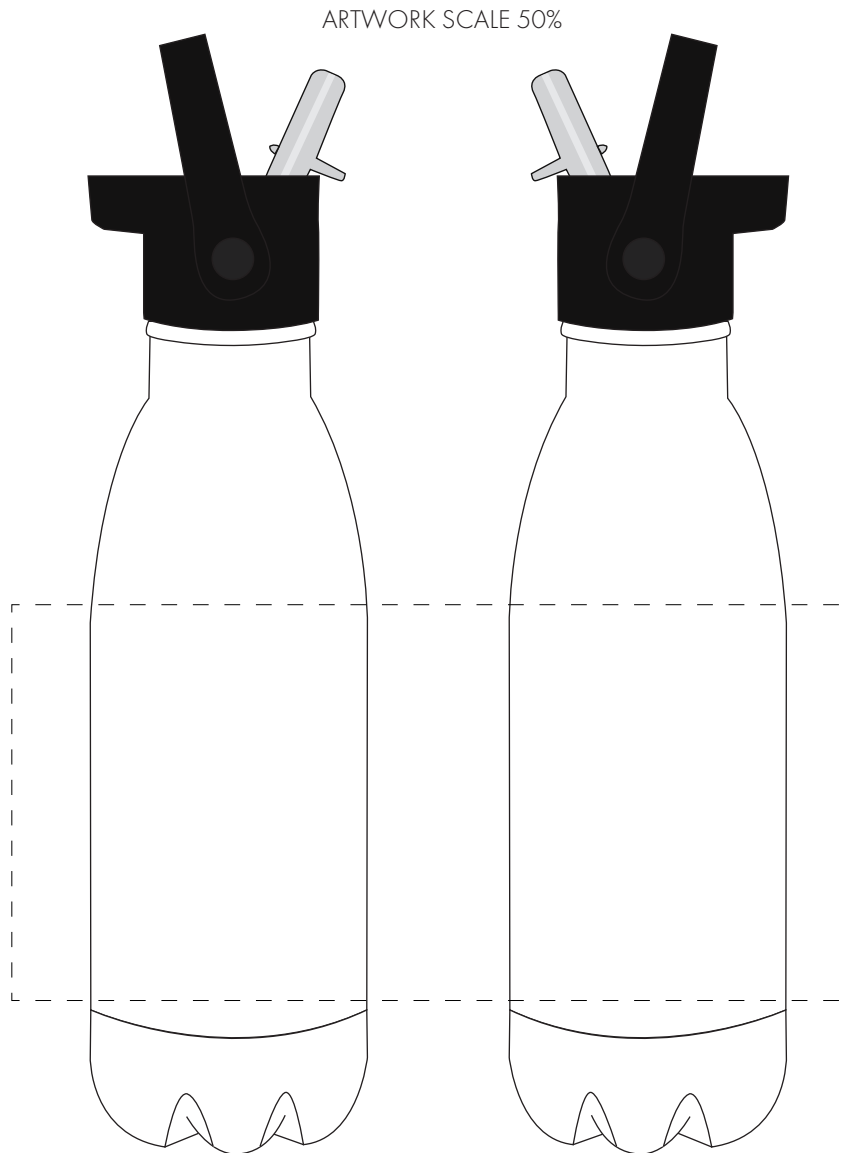

Your Ref:

Quantity:  
Version: 1

Product Colour: WHITE

**PRINTING CONCERNS:**

**PRODUCT INFO: Logo may not line up with straw position**

- Logos will be directly opposite
- Logos will NOT be directly opposite

We stock this item in the following colours

**PANTONE REFERENCE(S)**

● Full Colour Printing

The dashed line is to demonstrate print area and will not appear on your printed item

**PLEASE NOTE:**

- All colours including print and product are for visual purposes only and should not be regarded as the actual colour of the product and print.
- Some products may vary from batch to batch and may differ from previous orders.
- The colour and texture of a product can also have an effect on the final print colour.
- By approving this order we accept that you understand these terms.

ARTWORK SCALE 100%

Max print area: 225mm x 105mm