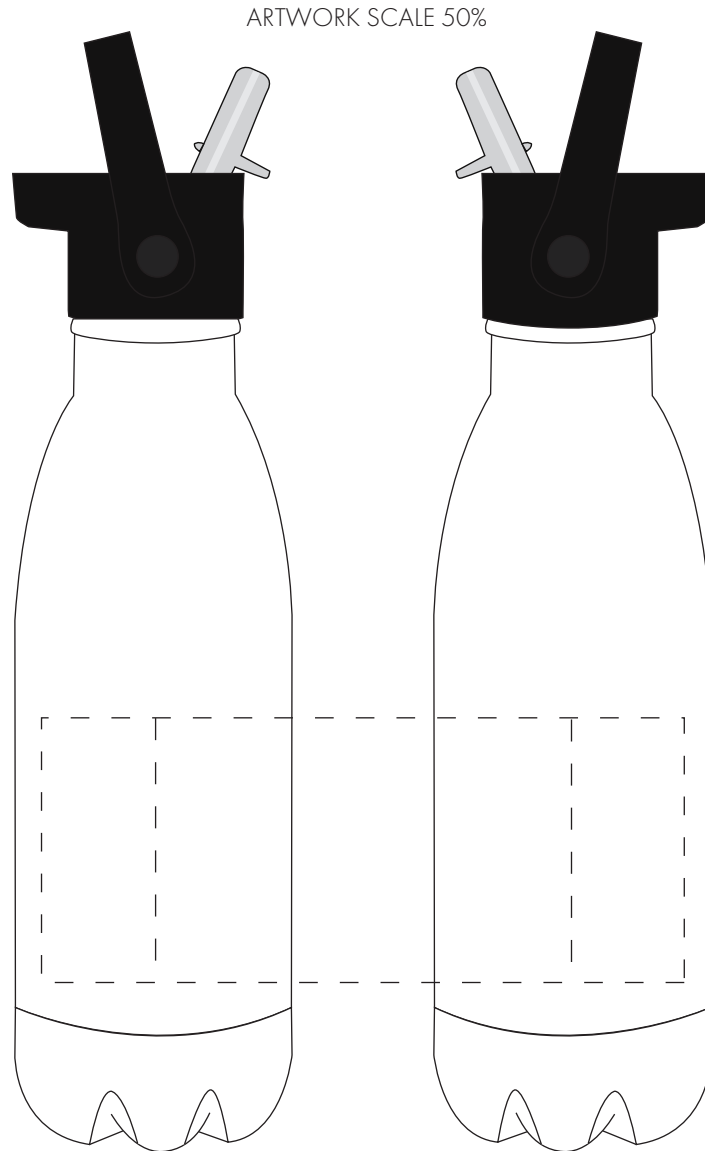

Our Ref:

Quantity:  
Version: 1

Product Colour: WHITE

**PRINTING CONCERNS:**

**PRODUCT INFO: Logo may not line up with straw position**

- Logos will be directly opposite
- Logos will NOT be directly opposite

We stock this item in the following colours

**PANTONE REFERENCE(S)**

- Colour 1
- Colour 2

The dashed line is to demonstrate print area and will not appear on your printed item

**PLEASE NOTE:**

- All colours including print and product are for visual purposes only and should not be regarded as the actual colour of the product and print.
- Some products may vary from batch to batch and may differ from previous orders.
- The colour and texture of a product can also have an effect on the final print colour.
- By approving this order we accept that you understand these terms.

ARTWORK SCALE 100%  
Max print area: 170mm x 70mm