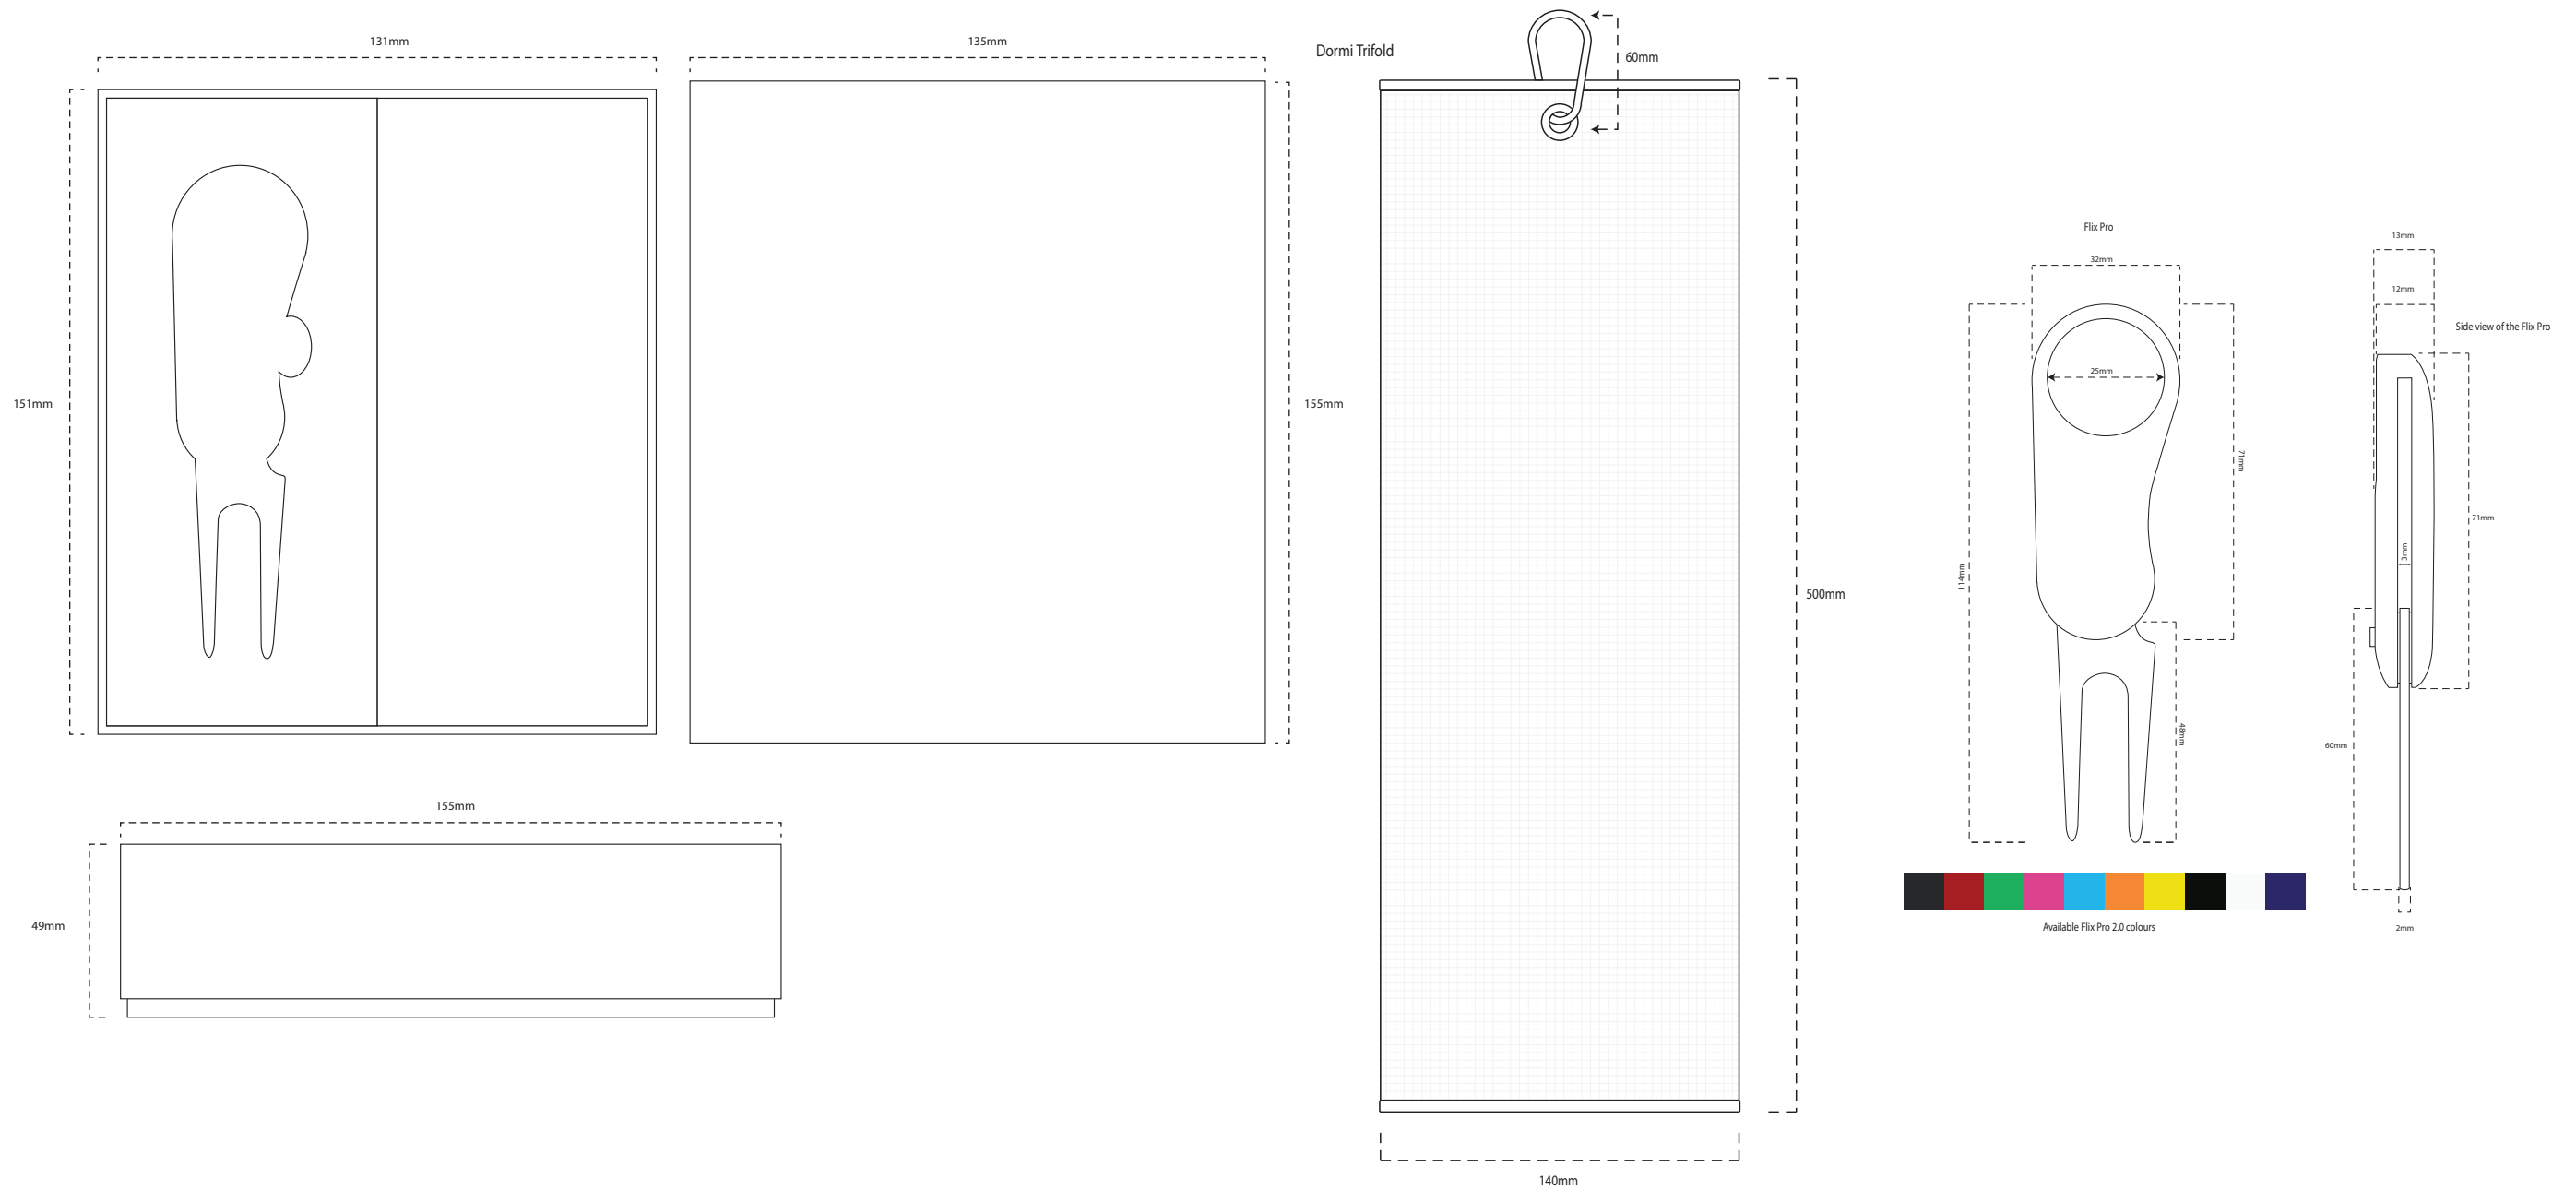

Towel Flix Pro Mini Presentation Box

MOQ 24

Mini Presentation Box comes in Black card only with digital print to the centre of the soft closing lid as standard.

	Mini Pres. Box	Dormi Trifold	Flix Pro 2.0			
Print Area	90mm x 70mm	420mm x 500mm	25mm x 25mm			
Print Process	Digital Print	Dye-Sublimation	Resin Dome			
Weight	112g	90g	54g			
Material	Card	Microfibre	Metal			

Box Colour(s)

Black

Total Pack Specifications

256g
Weight

63
Units per carton