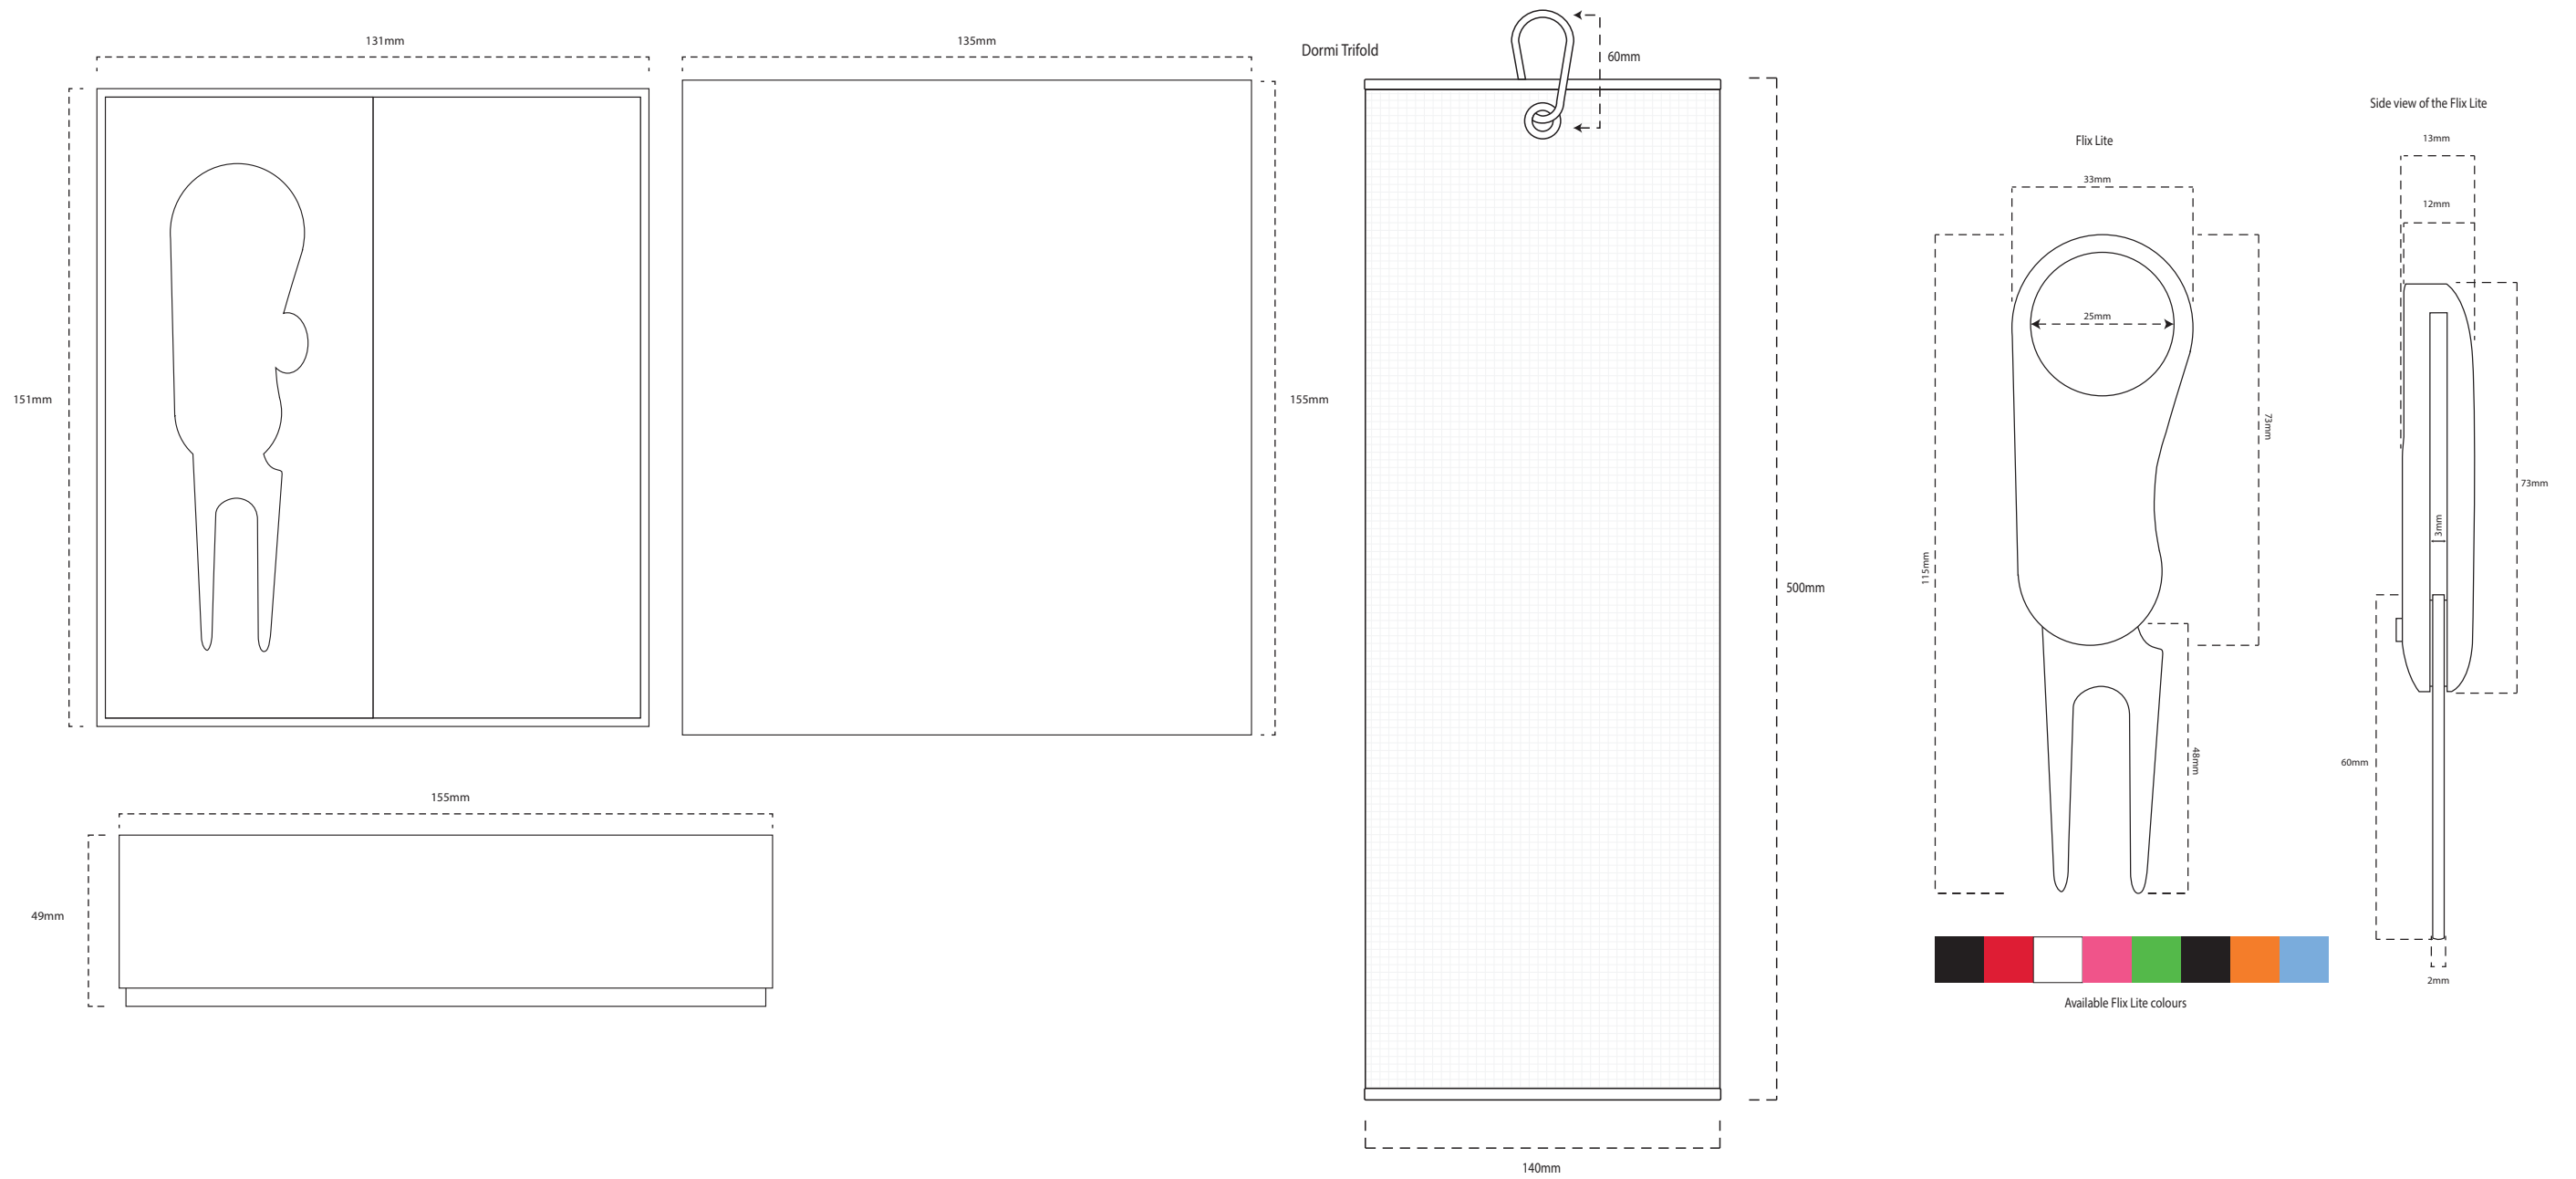

# Towel Flix Lite Mini Presentation Box

MOQ 24

Mini Presentation Box comes in Black card only with digital print to the centre of the soft closing lid as standard.

	Mini Pres. Box	Dormi Trifold	Flix Lite			
<b>Print Area</b>	90mm x 70mm	420mm x 500mm	23mm x 23mm			
<b>Print Process</b>	Digital Print	Dye-Sublimation	Resin Dome			
<b>Weight</b>	112g	90g	29g			
<b>Material</b>	Card	Microfibre	Plastic / Metal			

**Box Colour(s)**

Black

**Total Pack Specifications**

**231g**  
Weight

**63**  
Units per carton