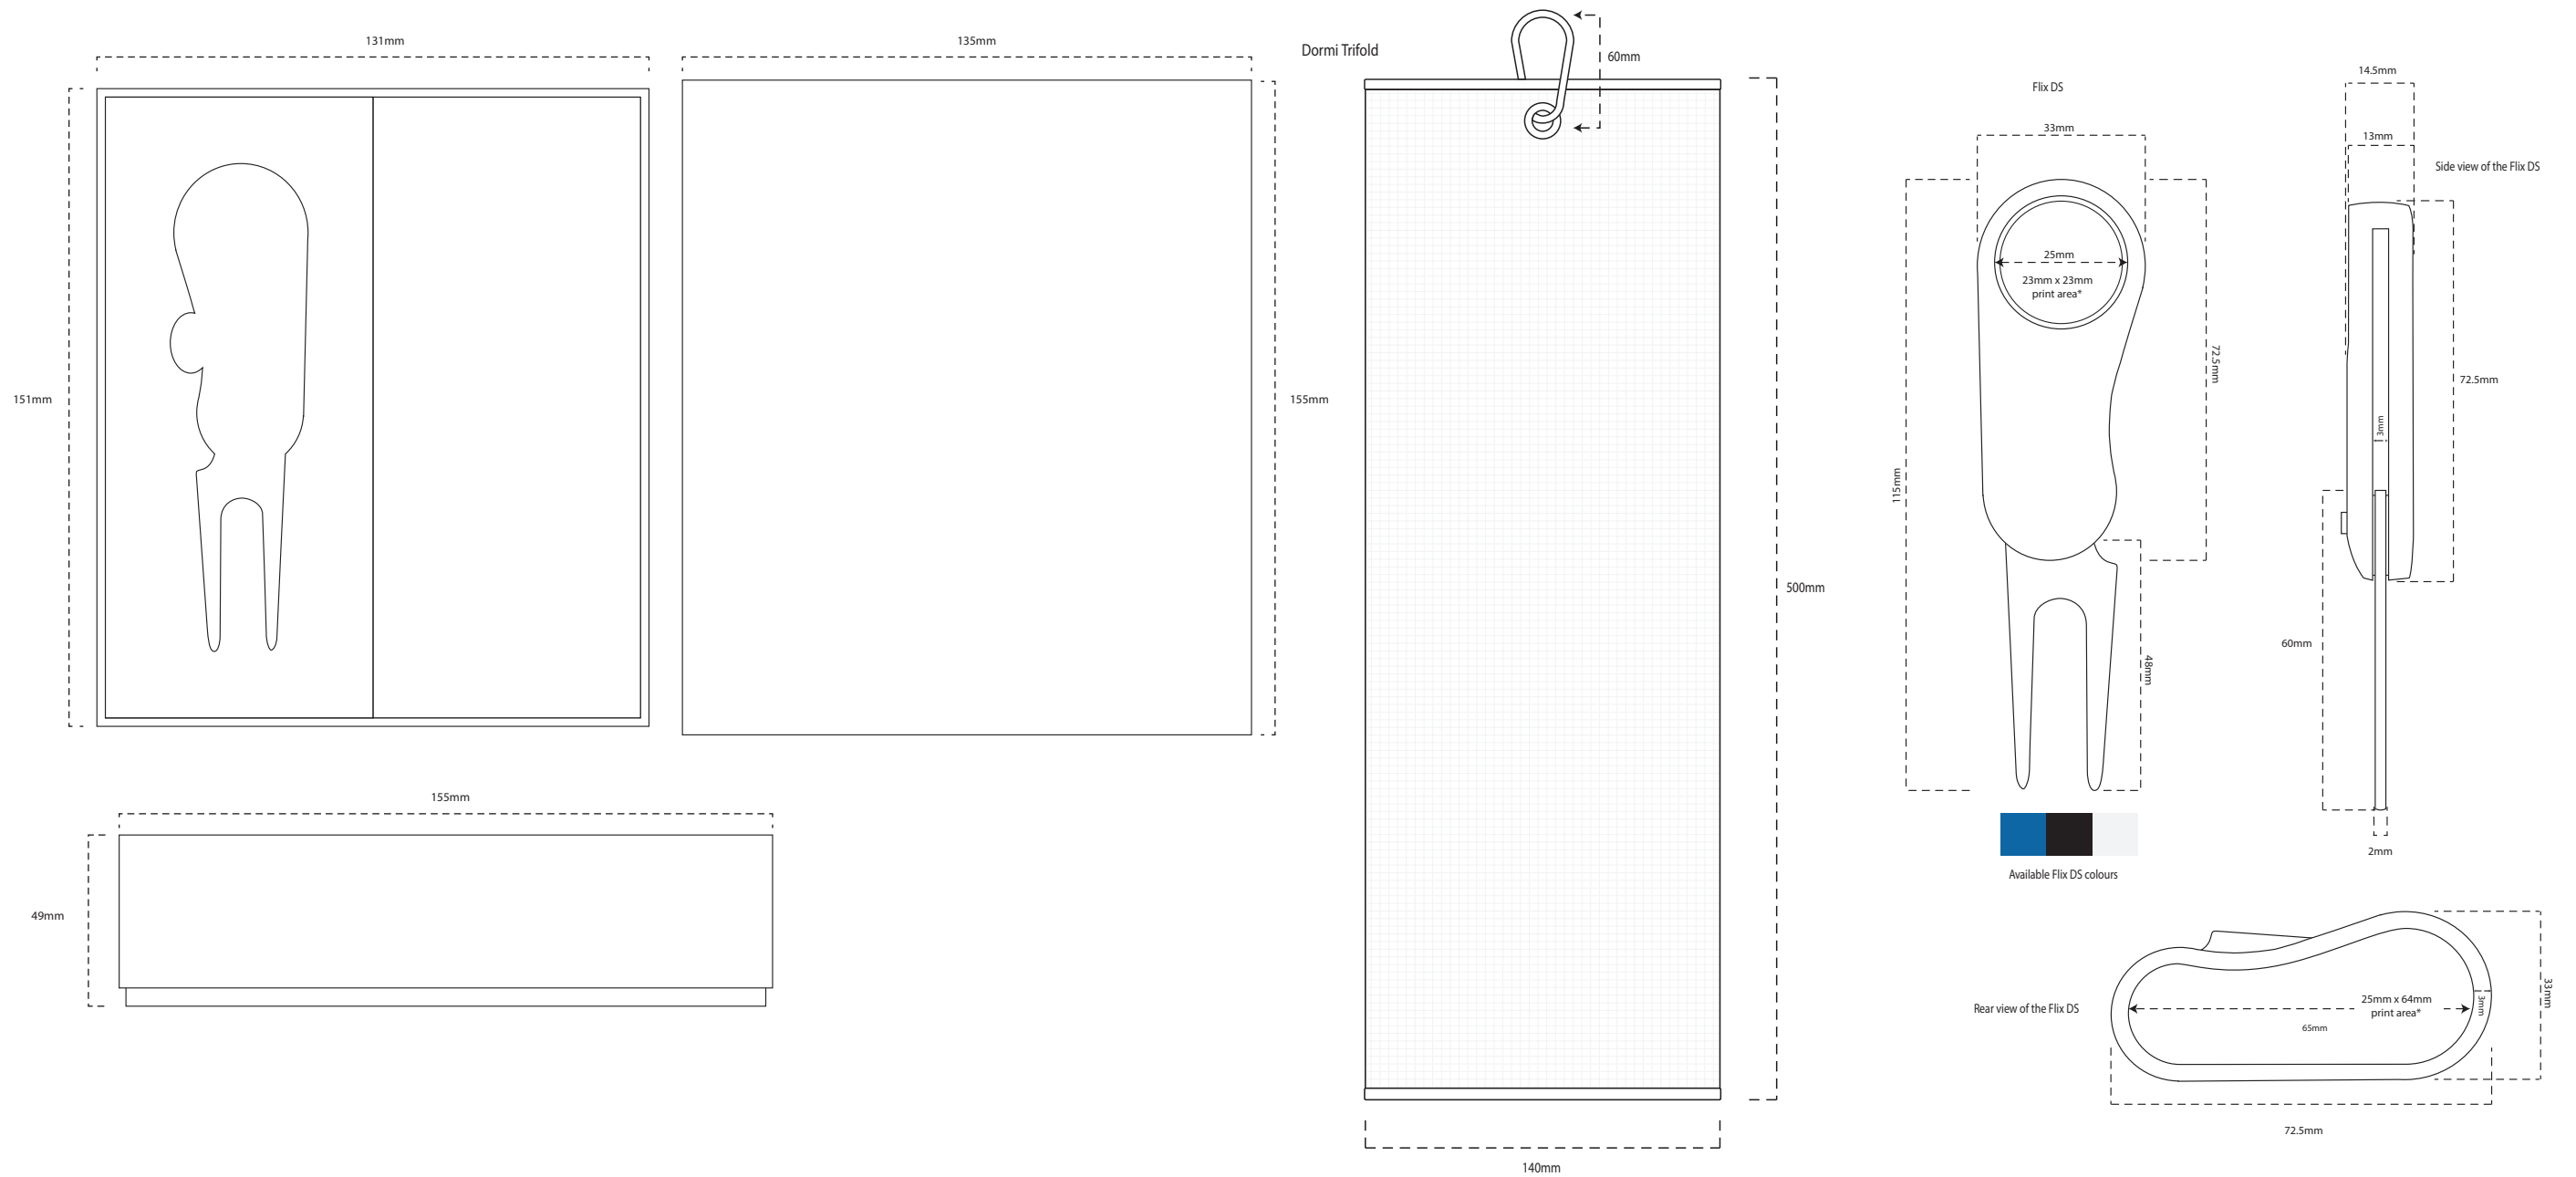

Towel Flix DS Mini Presentation Box

MOQ 24

Mini Presentation Box comes in Black card only with digital print to the centre of the soft closing lid as standard.

	Mini Pres. Box	Dormi Trifold	Flix DS			
Print Area	90mm x 70mm	420mm x 500mm	See spec above*			
Print Process	Digital Print	Dye-Sublimation	Resin Dome			
Weight	112g	90g	31g			
Material	Card	Microfibre	Plastic / Metal			

Box Colour(s)

Black

Total Pack Specifications

233g
Weight

63
Units per carton