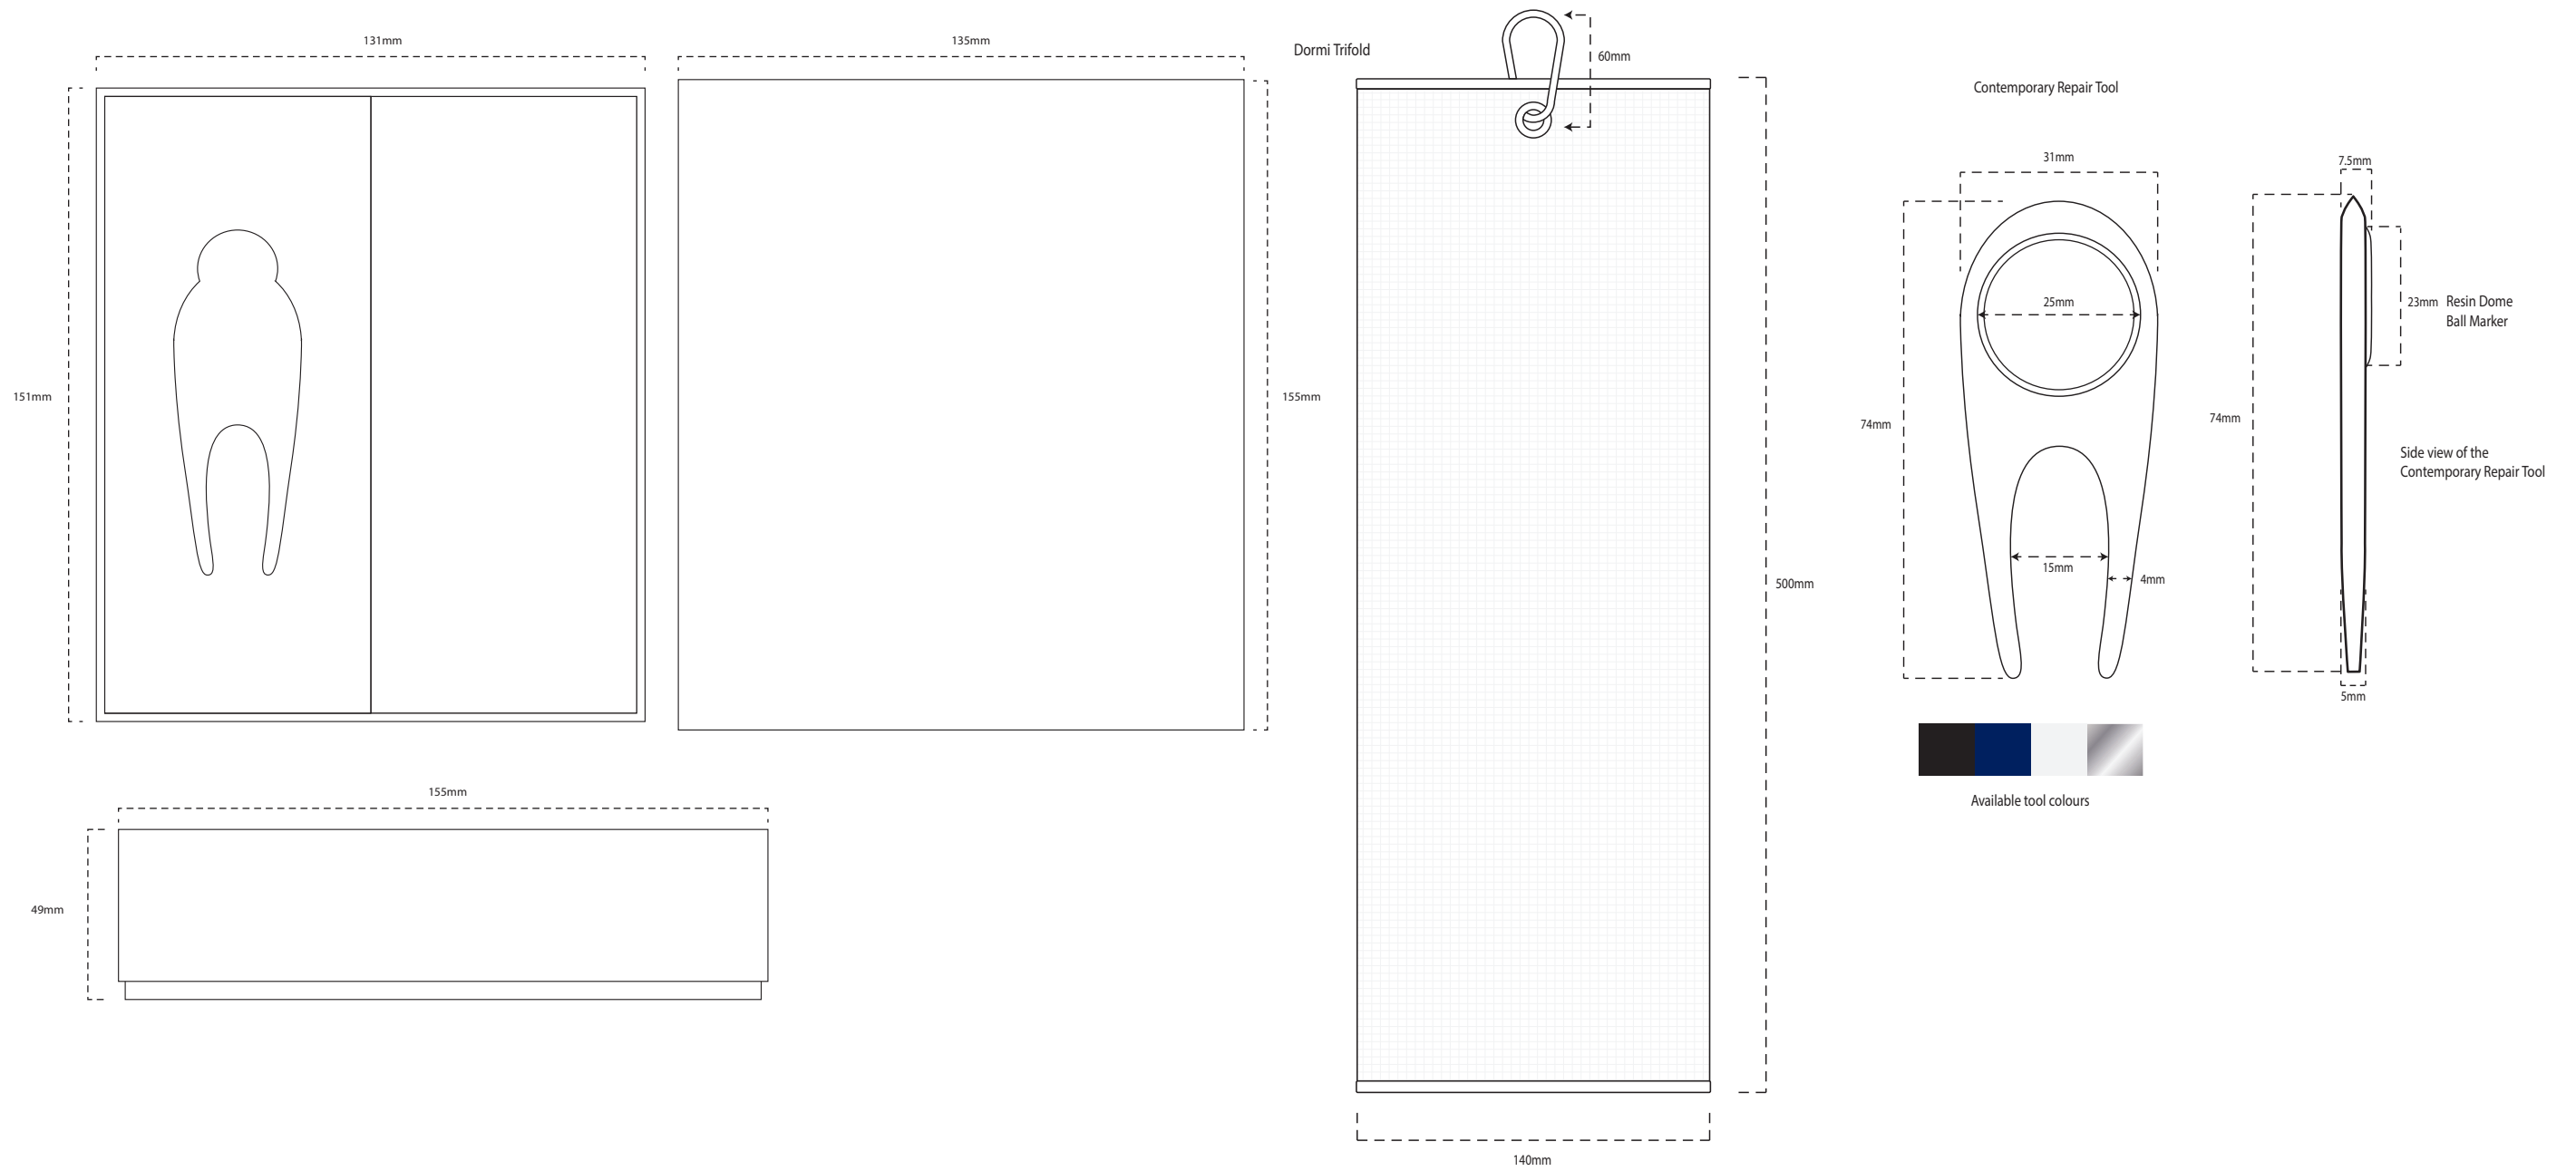

Towel Contemporary Mini Presentation Box

MOQ 24

Mini Presentation Box comes in Black card only with digital print to the centre of the soft closing lid as standard.

| | Mini Pres. Box | Dormi Trifold | Contemporary Tool | | | |
|----------------------|----------------|-----------------|-------------------|--|--|--|
| Print Area | 90mm x 70mm | 420mm x 500mm | 23mm x 23mm | | | |
| Print Process | Digital Print | Dye-Sublimation | Resin Dome | | | |
| Weight | 112g | 90g | 40g | | | |
| Material | Card | Microfibre | Metal | | | |

Box Colour(s)

Black

Total Pack Specifications

242g
Weight

63
Units per carton