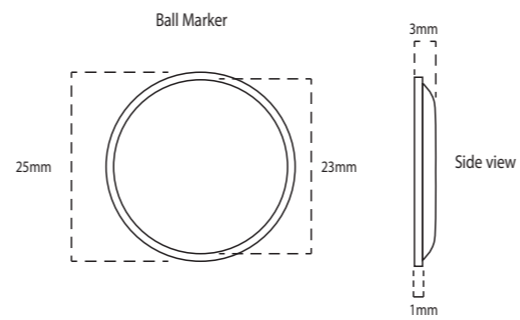

Resin Dome Ball Marker

MOQ 25

25mm antique nickel ball marker with resin dome, printed full colour.

Resin Dome Ball Marker

Print Area 23mm x 23mm

Print Process Resin Dome

Weight 4g

Material Metal

Item Colours

Nickel

Item Specifications

4g

Weight

4000

Units per carton