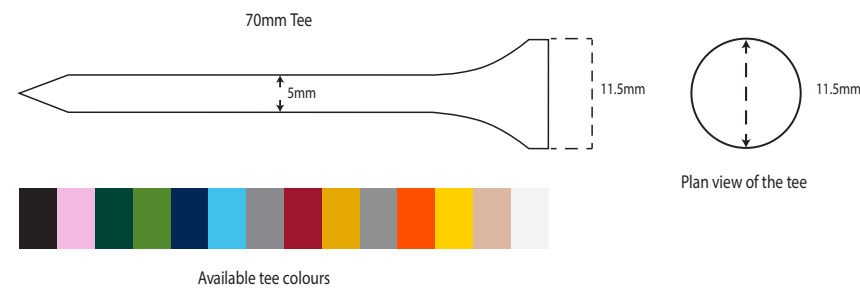

Repair Tool Pillow Pack

MOQ 40

Black, White or Clear Plastic Pillow Pack, decorated with a full colour resin dome.

	Pillow Pack (Dome)	70mm Tee	Bent Repair Tool	ABS Poker Chip		
Print Area	51mm x 18mm	35mm x 13mm	42mm x 13mm	25mm x 25mm		
Print Process	Resin Dome	PMS Rotary Print	Resin Dome	Digital Print		
Weight	12g	1.0g (per tee)	12g	12g		
Material	Plastic	Wood	Metal	ABS Plastic		

Packaging Colours

Clear (plastic) Black (card) White (card)

Total Pack Specifications

48g
Weight

500
Units per carton