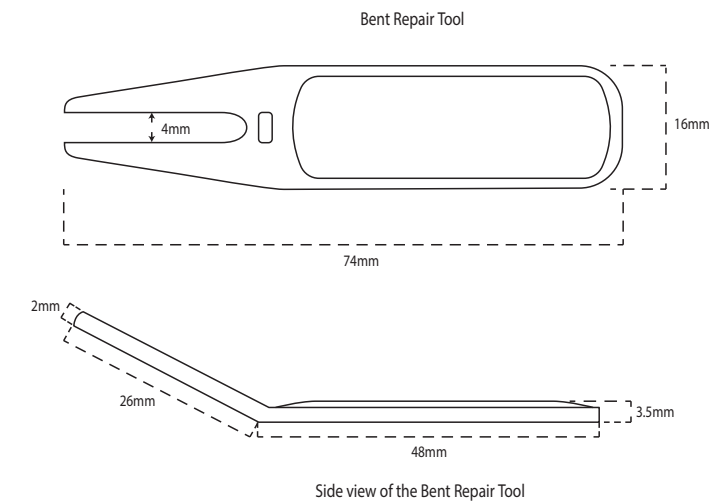

Repair Tool Pillow Pack

MOQ 40

Black, White or Clear Plastic Pillow Pack, decorated with a full colour resin dome.

	Pillow Pack (Dome)	70mm Tee	Bent Repair Tool	ABS Poker Chip		
Print Area	51mm x 18mm	35mm x 13mm	42mm x 13mm	25mm x 25mm		
Print Process	Resin Dome	PMS Rotary Print	Resin Dome	Digital Print		
Weight	12g	1.0g (per tee)	12g	12g		
Material	Plastic	Wood	Metal	ABS Plastic		

Packaging Colours

Clear (plastic) Black (card) White (card)

Total Pack Specifications

48g
Weight

500
Units per carton