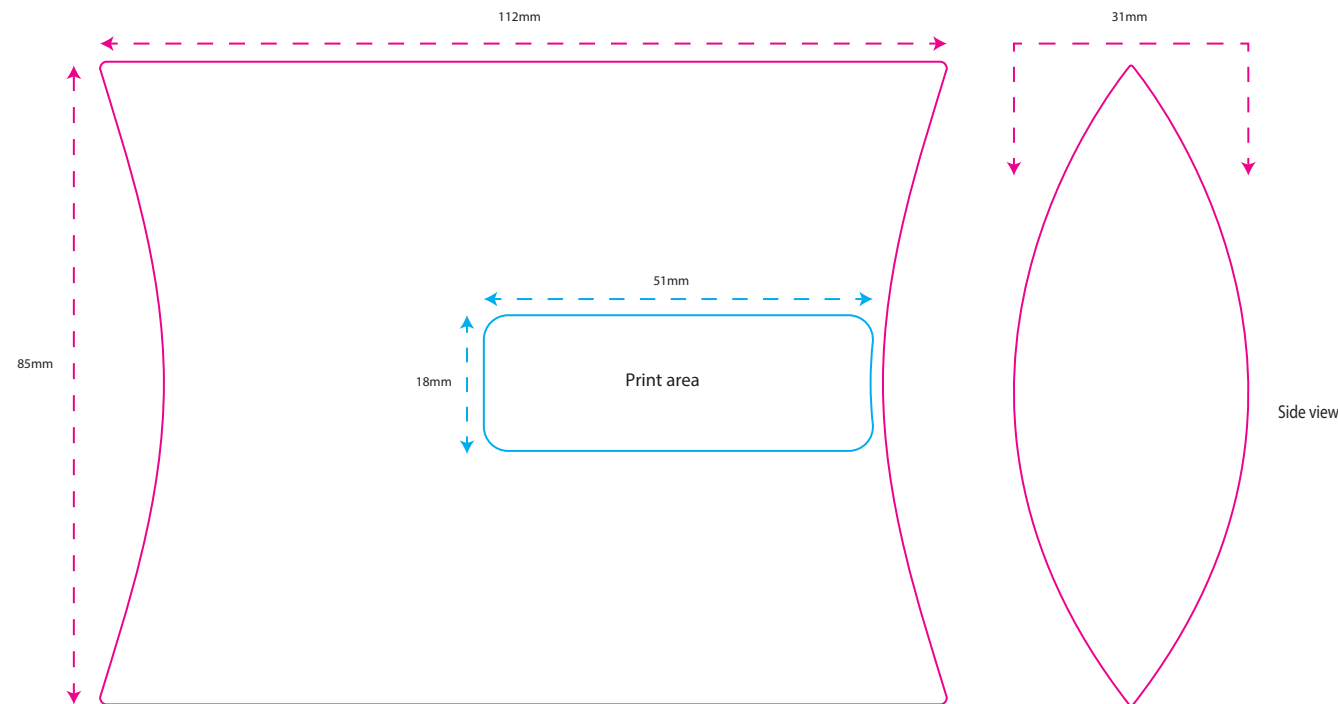

Repair Tool Pillow Pack

MOQ 40

Black, White or Clear Plastic Pillow Pack, decorated with a full colour resin dome.

	Pillow Pack (Dome)	70mm Tee	Bent Repair Tool	ABS Poker Chip		
Print Area	51mm x 18mm	35mm x 13mm	42mm x 13mm	25mm x 25mm		
Print Process	Resin Dome	PMS Rotary Print	Resin Dome	Digital Print		
Weight	12g	1.0g (per tee)	12g	12g		
Material	Plastic	Wood	Metal	ABS Plastic		

Packaging Colours

Clear (plastic) Black (card) White (card)

Total Pack Specifications

48g
Weight

500
Units per carton