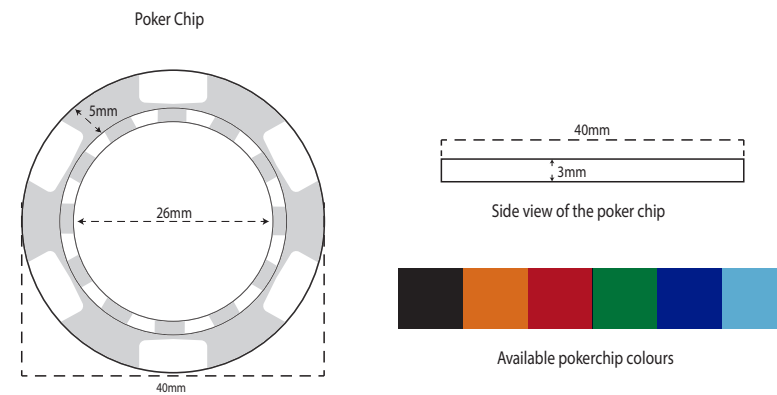

Repair Tool Pillow Pack

MOQ 40

Black, White or Clear Plastic Pillow Pack, decorated with a full colour resin dome.

	Pillow Pack (Dome)	70mm Tee	Bent Repair Tool	ABS Poker Chip		
Print Area	51mm x 18mm	35mm x 13mm	42mm x 13mm	25mm x 25mm		
Print Process	Resin Dome	PMS Rotary Print	Resin Dome	Digital Print		
Weight	12g	1.0g (per tee)	12g	12g		
Material	Plastic	Wood	Metal	ABS Plastic		

Packaging Colours

Clear (plastic) Black (card) White (card)

Total Pack Specifications

48g
Weight

500
Units per carton