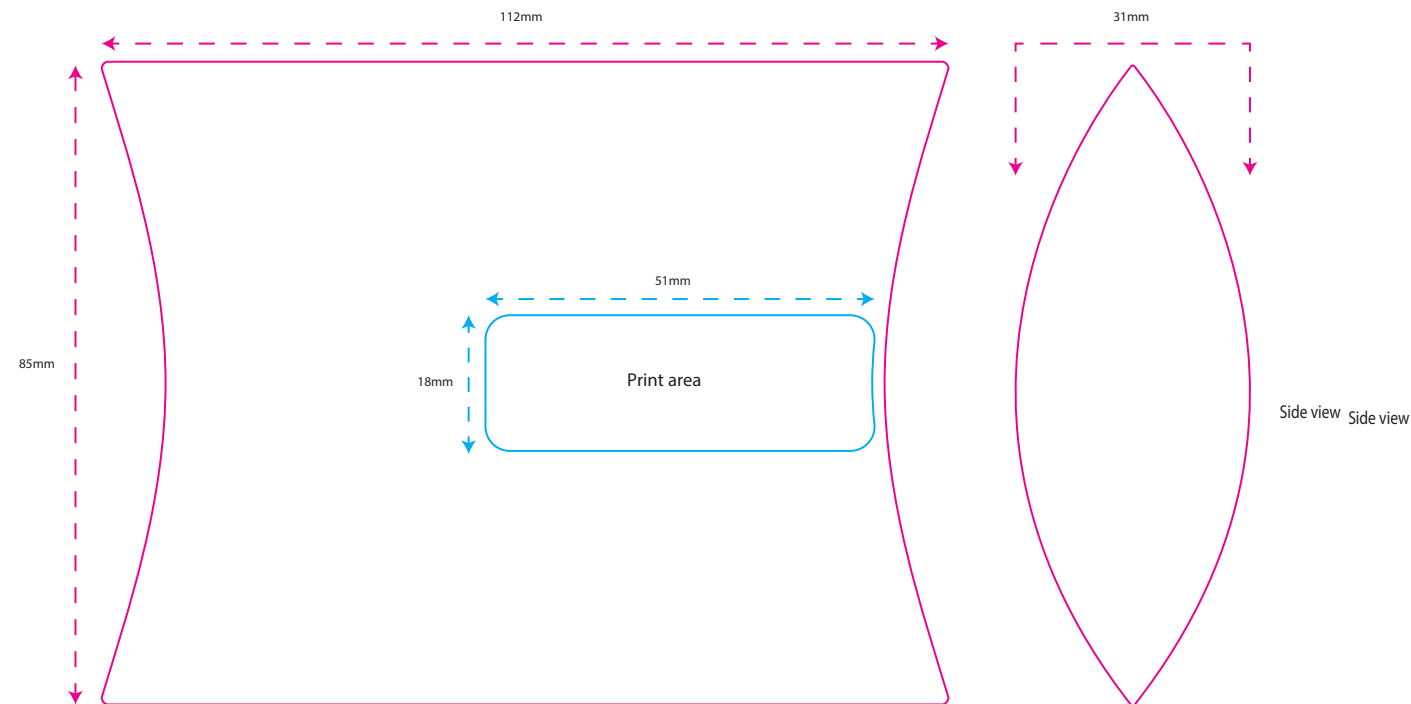

# Pokerchip Pillow Pack

MOQ 40

Black, White or Clear Plastic Pillow Pack, decorated with a full colour resin dome.

	Pillow Pack (Dome)	70mm Tee	Poker chip w/BM			
<b>Print Area</b>	51mm x 18mm	35mm x 13mm	23mm x 23mm			
<b>Print Process</b>	Resin Dome	PMS Rotary Print	Resin Dome			
<b>Weight</b>	12g	1.0g (per tee)	10g			
<b>Material</b>	Plastic	Wood	Plastic			

**Packaging Colours**

Clear (plastic)    Black (card)    White (card)

**Total Pack Specifications**

**34g**  
Weight

**500**  
Units per carton