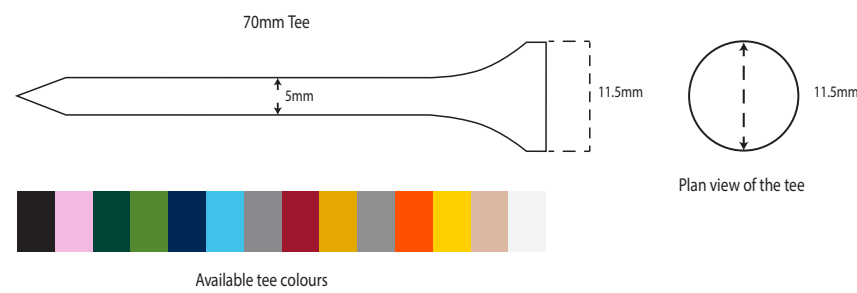

# Pokerchip Pillow Pack

MOQ 40

Black, White or Clear Plastic Pillow Pack, decorated with a full colour resin dome.

	Pillow Pack (Dome)	70mm Tee	Poker chip w/BM			
<b>Print Area</b>	51mm x 18mm	35mm x 13mm	23mm x 23mm			
<b>Print Process</b>	Resin Dome	PMS Rotary Print	Resin Dome			
<b>Weight</b>	12g	1.0g (per tee)	10g			
<b>Material</b>	Plastic	Wood	Plastic			

**Packaging Colours**

Clear (plastic)    Black (card)    White (card)

**Total Pack Specifications**

**34g**  
Weight

**500**  
Units per carton