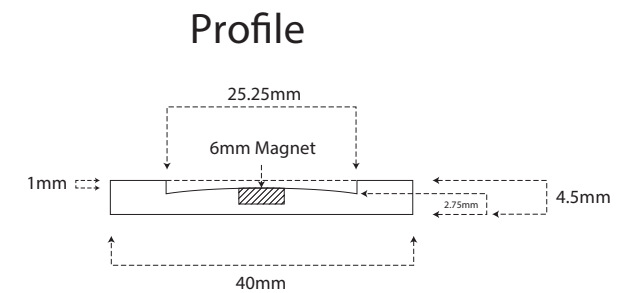

# Pokerchip Pillow Pack

MOQ 40

Black, White or Clear Plastic Pillow Pack, decorated with a full colour resin dome.

	Pillow Pack (Dome)	70mm Tee	Poker chip w/BM			
<b>Print Area</b>	51mm x 18mm	35mm x 13mm	23mm x 23mm			
<b>Print Process</b>	Resin Dome	PMS Rotary Print	Resin Dome			
<b>Weight</b>	12g	1.0g (per tee)	10g			
<b>Material</b>	Plastic	Wood	Plastic			

**Packaging Colours**

Clear (plastic)    Black (card)    White (card)

**Total Pack Specifications**

**34g**  
Weight

**500**  
Units per carton