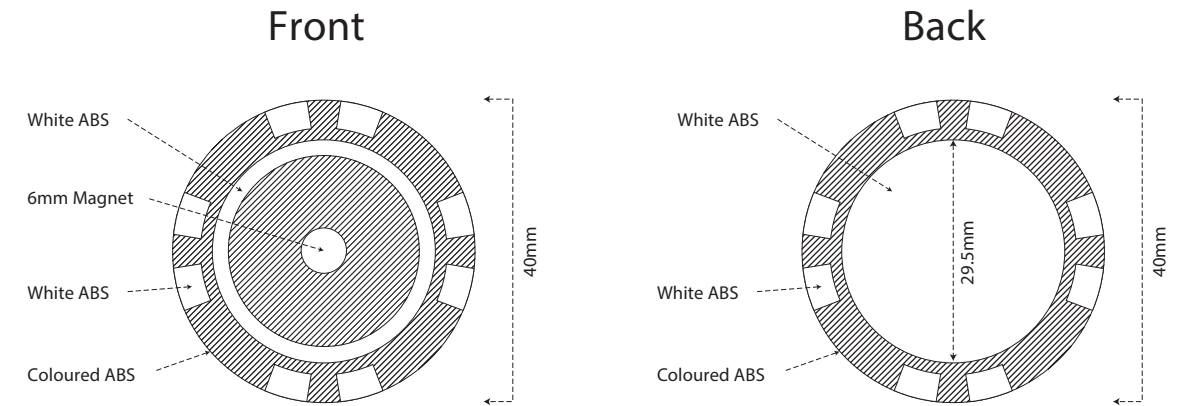

# Pokerchip Pillow Pack

MOQ 40

Black, White or Clear Plastic Pillow Pack, decorated with a full colour resin dome.

	Pillow Pack (Dome)	70mm Tee	Poker chip w/BM			
<b>Print Area</b>	51mm x 18mm	35mm x 13mm	23mm x 23mm			
<b>Print Process</b>	Resin Dome	PMS Rotary Print	Resin Dome			
<b>Weight</b>	12g	1.0g (per tee)	10g			
<b>Material</b>	Plastic	Wood	Plastic			

**Packaging Colours**

Clear (plastic)    Black (card)    White (card)

**Total Pack Specifications**

**34g**  
Weight

**500**  
Units per carton