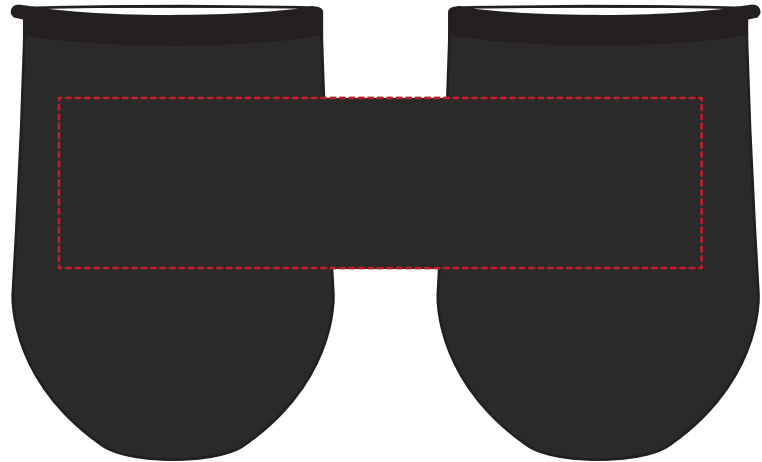

# Artwork Visual

Your Ref: TBC

Quantity: TBC

Version: 1

Product Colour: BLACK

PRODUCT NOTES:

We stock this item in the following colours

The dashed line is to demonstrate print area and will not appear on your printed item

PANTONE REFERENCE(S)

○ TBC

ARTWORK SCALE 50%

ARTWORK SCALE 100%  
Max print area: 170mm x 45mm

Centre of Side 1

Centre of Side 2