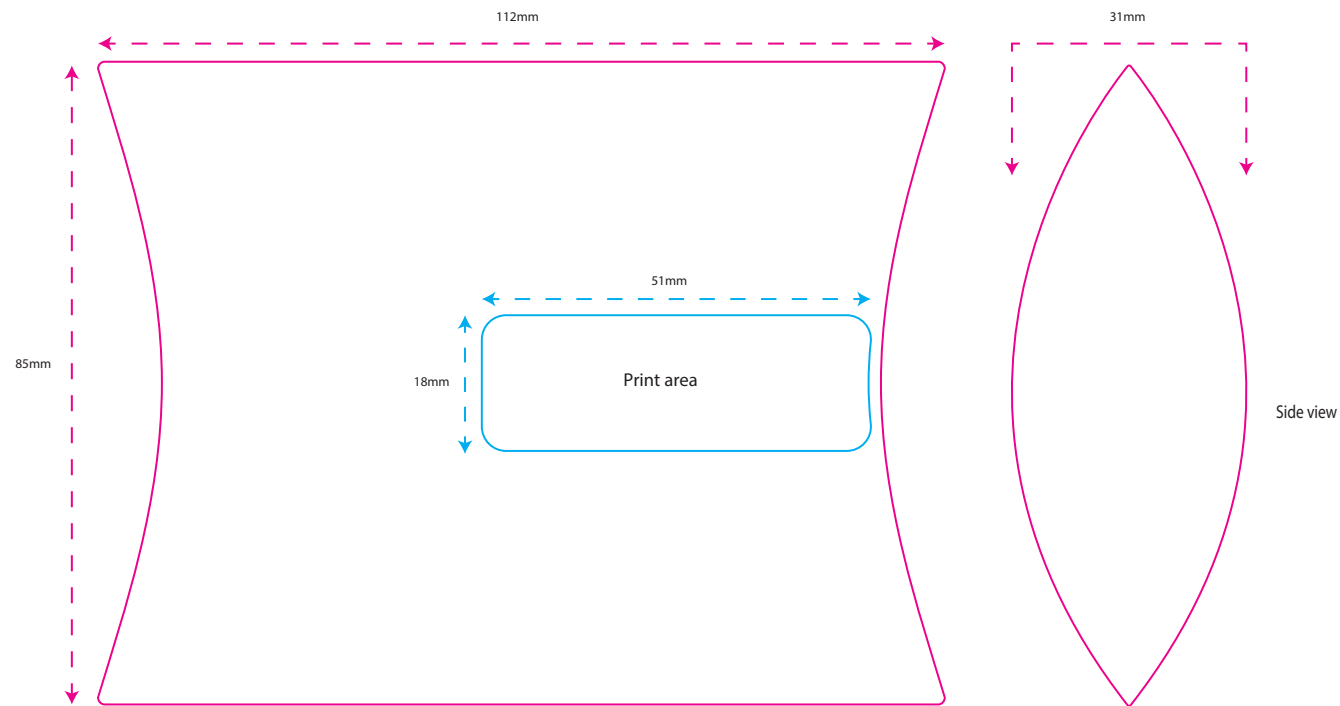

Metal Pokerchip Pillow Pack

MOQ 40

Black, White or Clear Plastic Pillow Pack, decorated with a full colour resin dome.

	Pillow Pack (Dome)	70mm Tee	Metal Poker Chip			
Print Area	51mm x 18mm	35mm x 13mm	23mm x 23mm			
Print Process	Resin Dome	PMS Rotary Print	Resin Dome			
Weight	12g	1.0g (per tee)	23g			
Material	Plastic	Wood	Metal			

Packaging Colours

Clear (plastic) Black (card) White (card)

Total Pack Specifications

47g
Weight

500
Units per carton