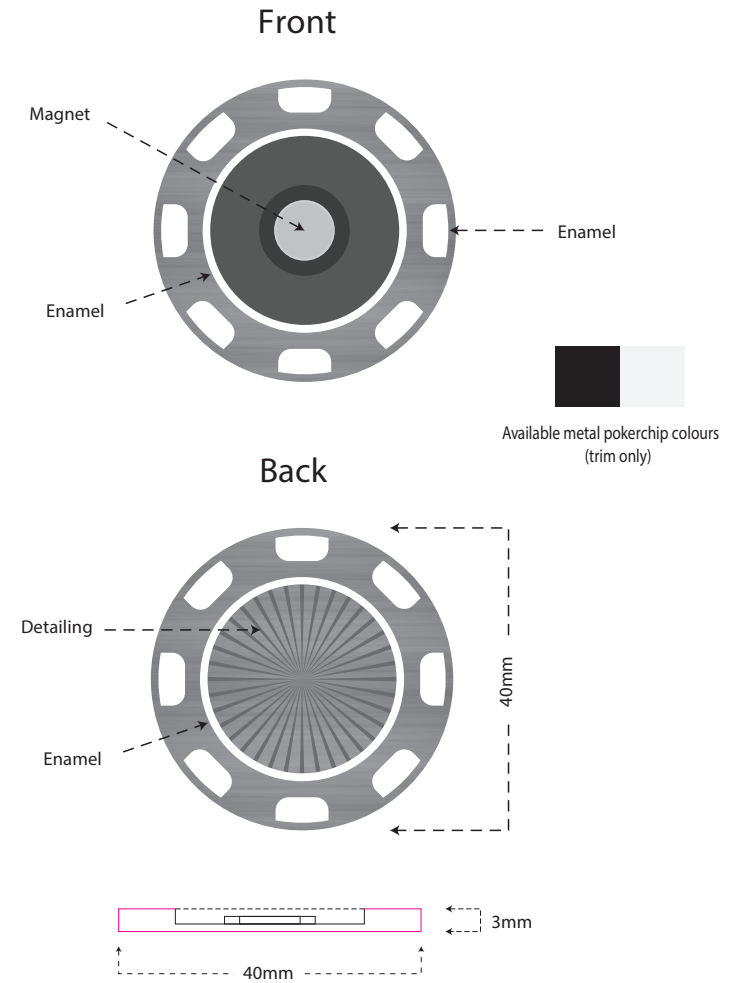

Metal Pokerchip Pillow Pack

MOQ 40

Black, White or Clear Plastic Pillow Pack, decorated with a full colour resin dome.

	Pillow Pack (Dome)	70mm Tee	Metal Poker Chip			
Print Area	51mm x 18mm	35mm x 13mm	23mm x 23mm			
Print Process	Resin Dome	PMS Rotary Print	Resin Dome			
Weight	12g	1.0g (per tee)	23g			
Material	Plastic	Wood	Metal			

Packaging Colours

Clear (plastic) Black (card) White (card)

Total Pack Specifications

47g
Weight

500
Units per carton