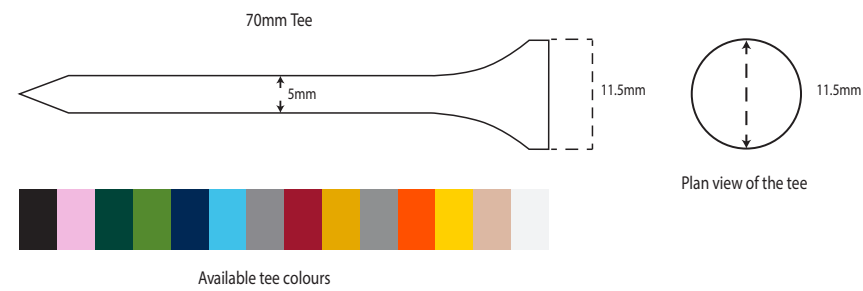

Metal Pokerchip Pillow Pack

MOQ 40

Black, White or Clear Plastic Pillow Pack, decorated with a full colour resin dome.

	Pillow Pack (Dome)	70mm Tee	Metal Poker Chip			
Print Area	51mm x 18mm	35mm x 13mm	23mm x 23mm			
Print Process	Resin Dome	PMS Rotary Print	Resin Dome			
Weight	12g	1.0g (per tee)	23g			
Material	Plastic	Wood	Metal			

Packaging Colours

Clear (plastic) Black (card) White (card)

Total Pack Specifications

47g
Weight

500
Units per carton