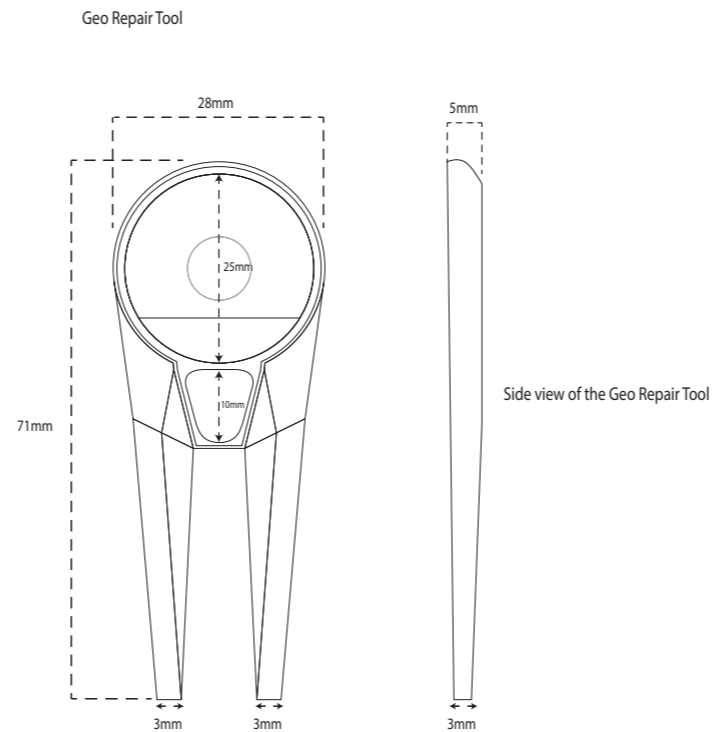

# Geo Repair Tool

MOQ 25

Geo Repair Tool with full colour printed 25mm magnetic resin dome and dome to the body of the tool.

## Geo Repair Tool

**Print Area** 23mm x 23mm

**Print Process** Resin Dome

**Weight** 23g

**Material** Metal