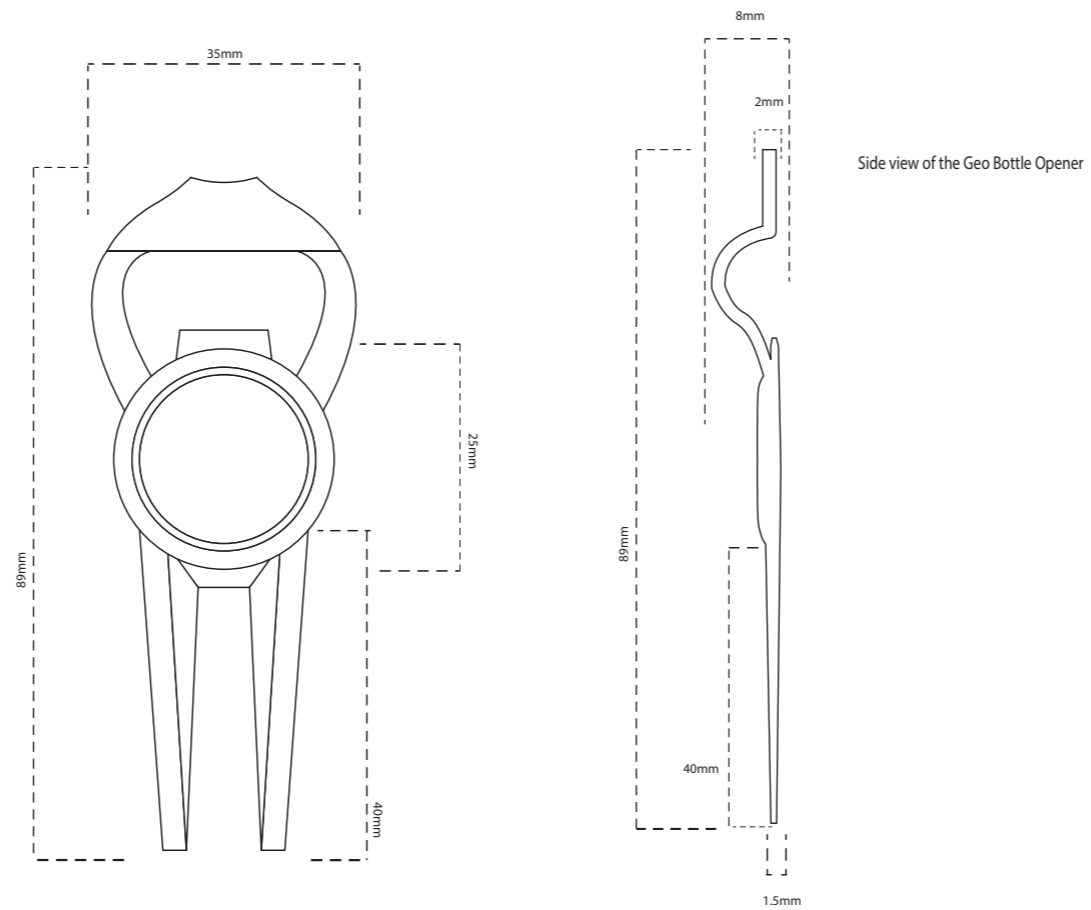

# Geo Bottle Opener

MOQ 25

Geo Bottle Opener (2 in 1 bottle opener and divot repair tool) with full colour printed 25mm magnetic resin dome.

## Geo Bottle Opener

**Print Area** 23mm x 23mm

**Print Process** Resin Dome

**Weight** 28g

**Material** Metal

## Item Specifications

**28g**

Weight

**500**

Units per carton