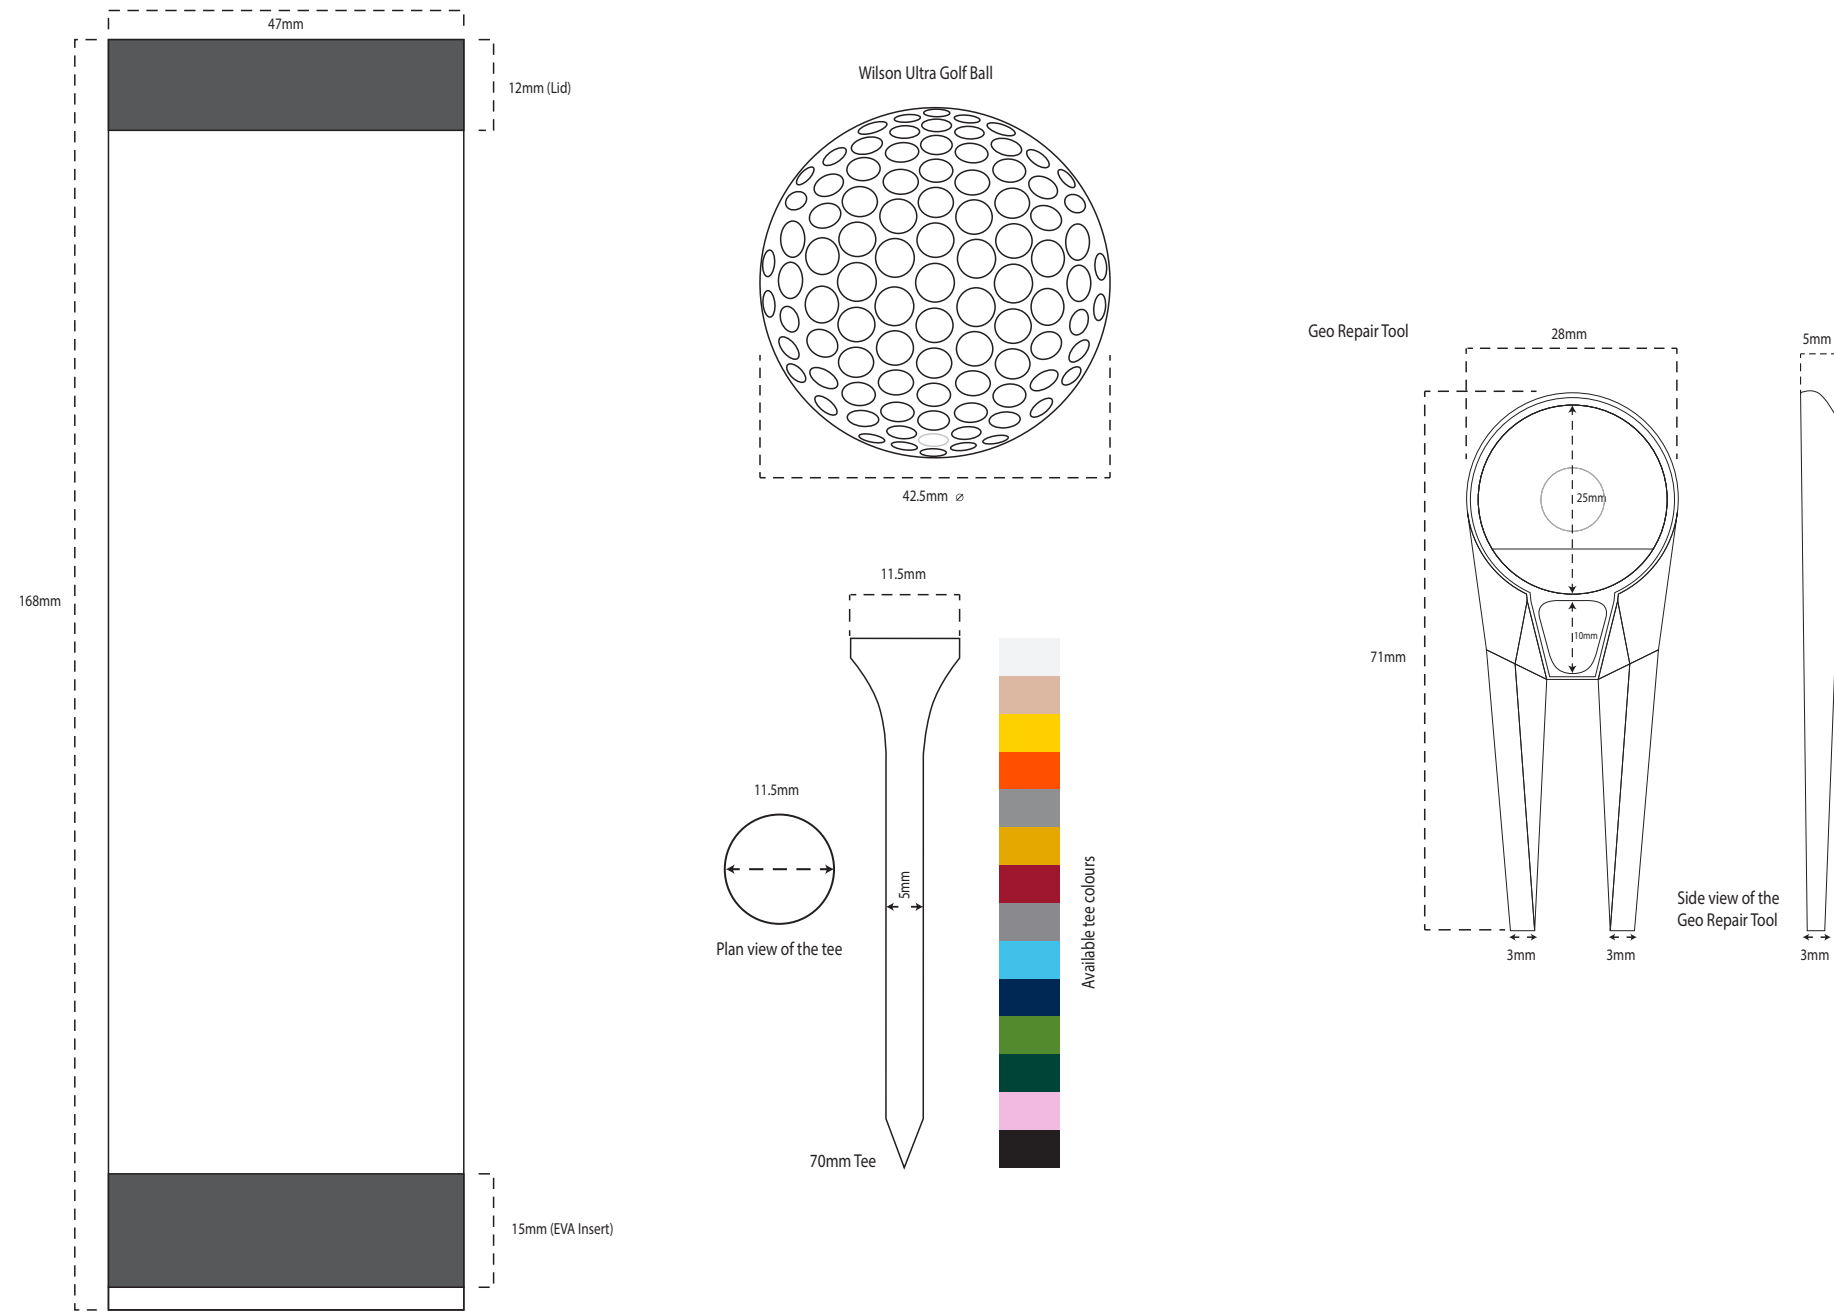

Geo Golf Ball Tube

MOQ 72

Plastic tube with EVA insert for tees.

	Tube	70mm Tee	Wilson Golf Ball	Geo Repair Tool		
Print Area	N/A	35mm x 13mm	22mm x 22mm	23mm x 23mm		
Print Process	N/A	PMS Rotary Print	Digital Print	Resin Dome		
Weight	23g	1.0g	46g	23g		
Material	Plastic	Wood	Urethane	Metal		

Packaging Colours

Clear Plastic

Total Pack Specifications

150g
Weight

144
Units per carton