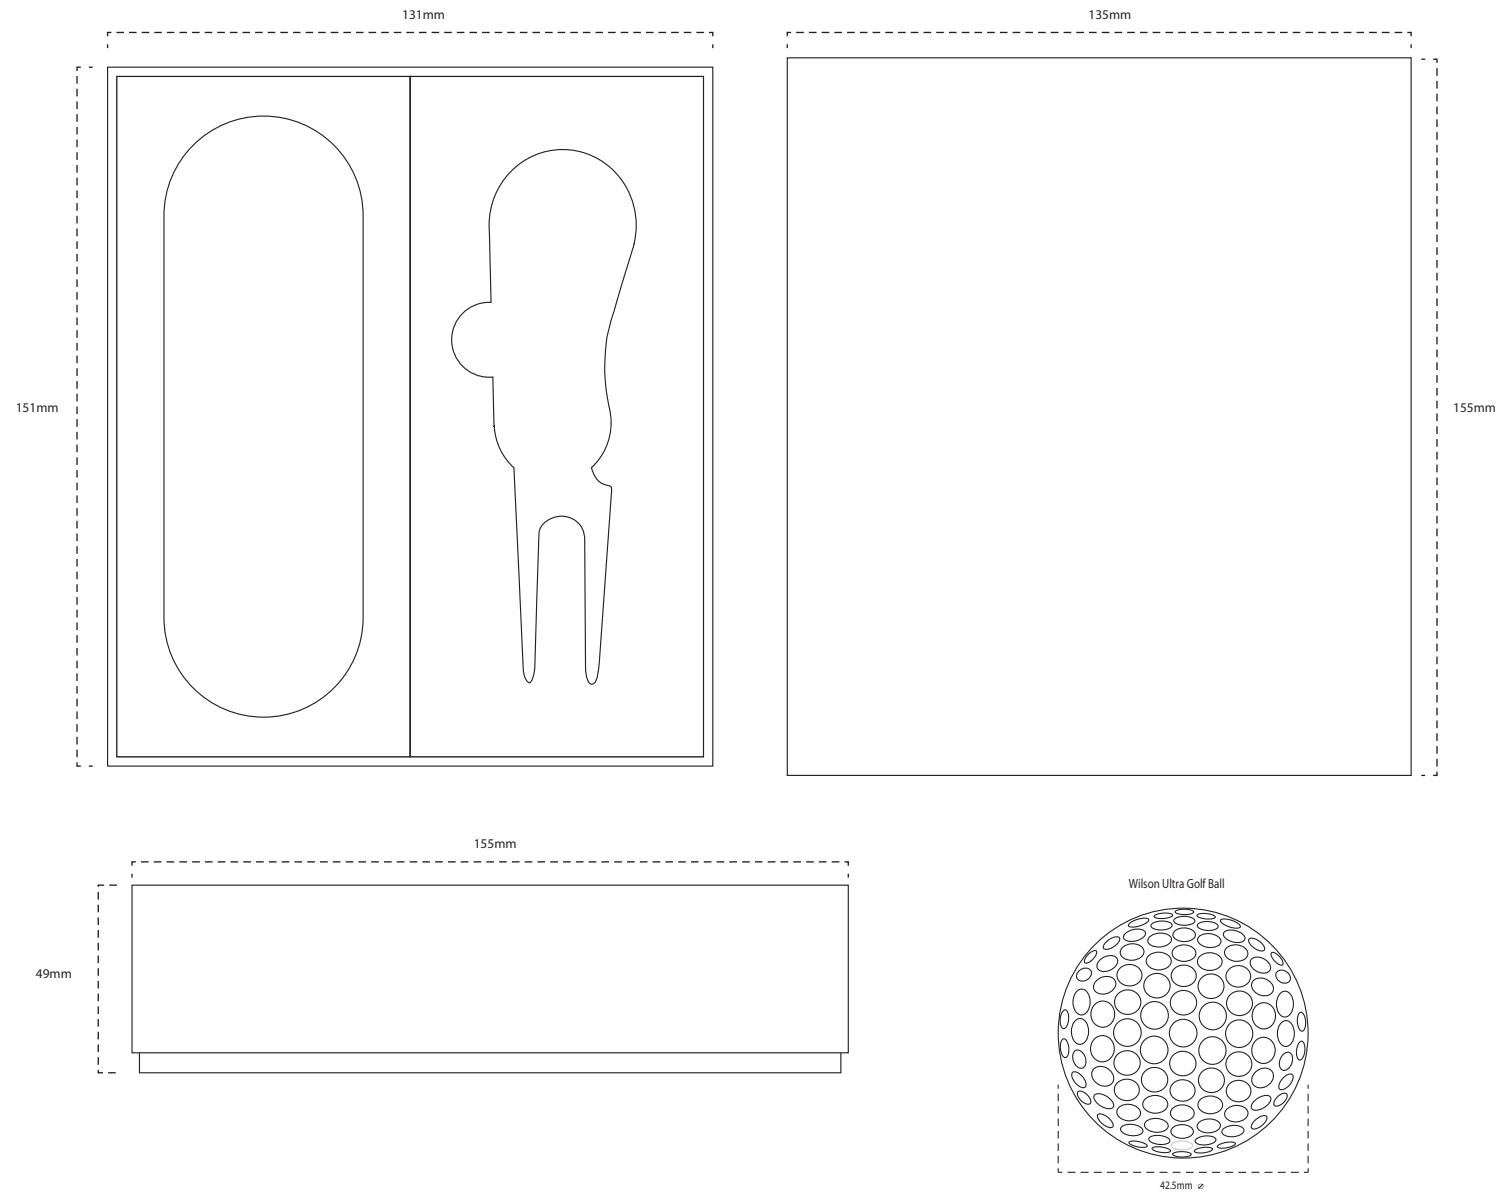

# Flix Pro 2.0 Mini Presentation Box

MOQ 24

Mini Presentation Box comes in Black card only with digital print to the centre of the soft closing lid as standard.

	Mini Pres. Box	Wilson Golf Ball	Flix Pro 2.0			
<b>Print Area</b>	90mm x 70mm	22mm x 22mm	25mm x 25mm			
<b>Print Process</b>	Digital Print	Digital Print	Resin Dome			
<b>Weight</b>	112g	46g	54g			
<b>Material</b>	Card	Urethane	Metal			

**Box Colour(s)**

Black

**Total Pack Specifications**

**304g**  
Weight

**63**  
Units per carton