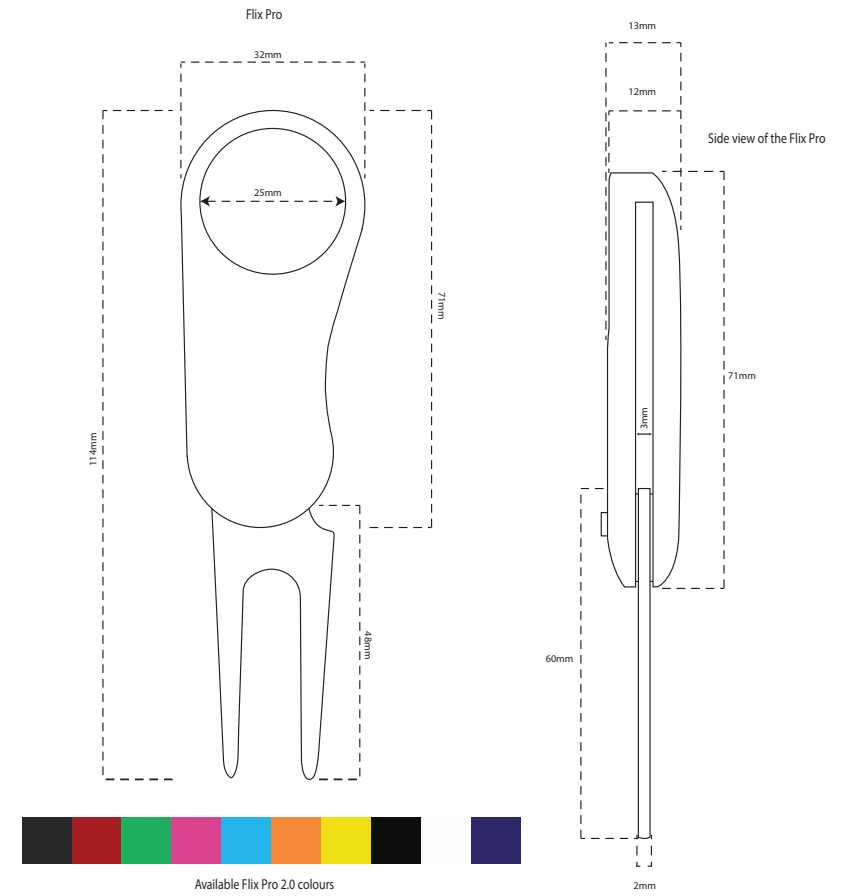

# Flix Pro 2.0 Mini Presentation Box

MOQ 24

Mini Presentation Box comes in Black card only with digital print to the centre of the soft closing lid as standard.

	Mini Pres. Box	Wilson Golf Ball	Flix Pro 2.0			
<b>Print Area</b>	90mm x 70mm	22mm x 22mm	25mm x 25mm			
<b>Print Process</b>	Digital Print	Digital Print	Resin Dome			
<b>Weight</b>	112g	46g	54g			
<b>Material</b>	Card	Urethane	Metal			

**Box Colour(s)**

Black

**Total Pack Specifications**

**304g**  
Weight

**63**  
Units per carton