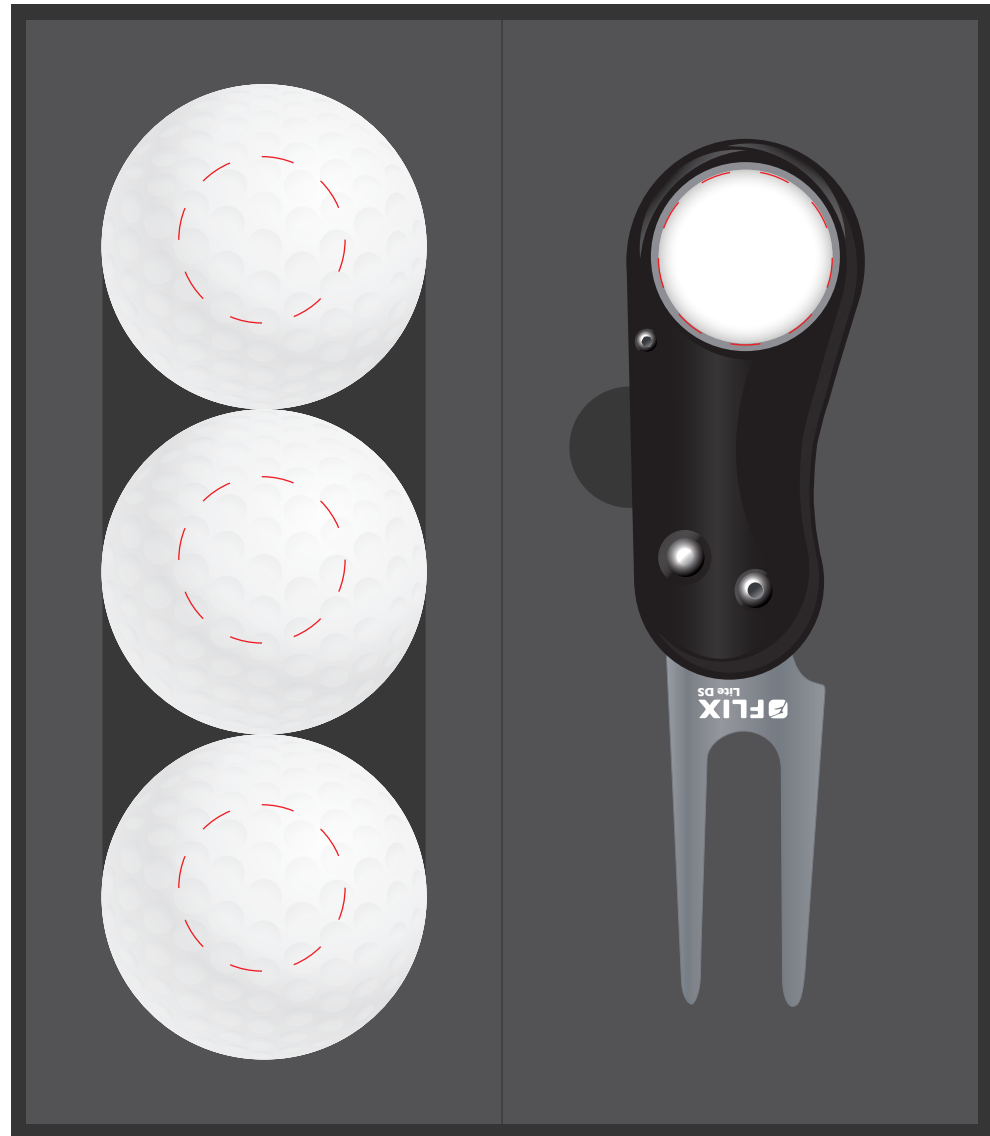

Flix Lite Mini Presentation Box

Logo Name:

Date:

Golf Ball Pantone References (if applicable)

<input type="text"/>	<input type="text"/>	<input type="text"/>	<input type="text"/>	<input type="text"/>
???	???	???	???	???

<input checked="" type="checkbox"/>	<input checked="" type="checkbox"/>	<input checked="" type="checkbox"/>	<input type="checkbox"/>
Resin Dome	Digital Print	Pad Print	-

Colours on screen do not accurately represent the actual pantone colour. Please refer to a pantone book for accurate representation.