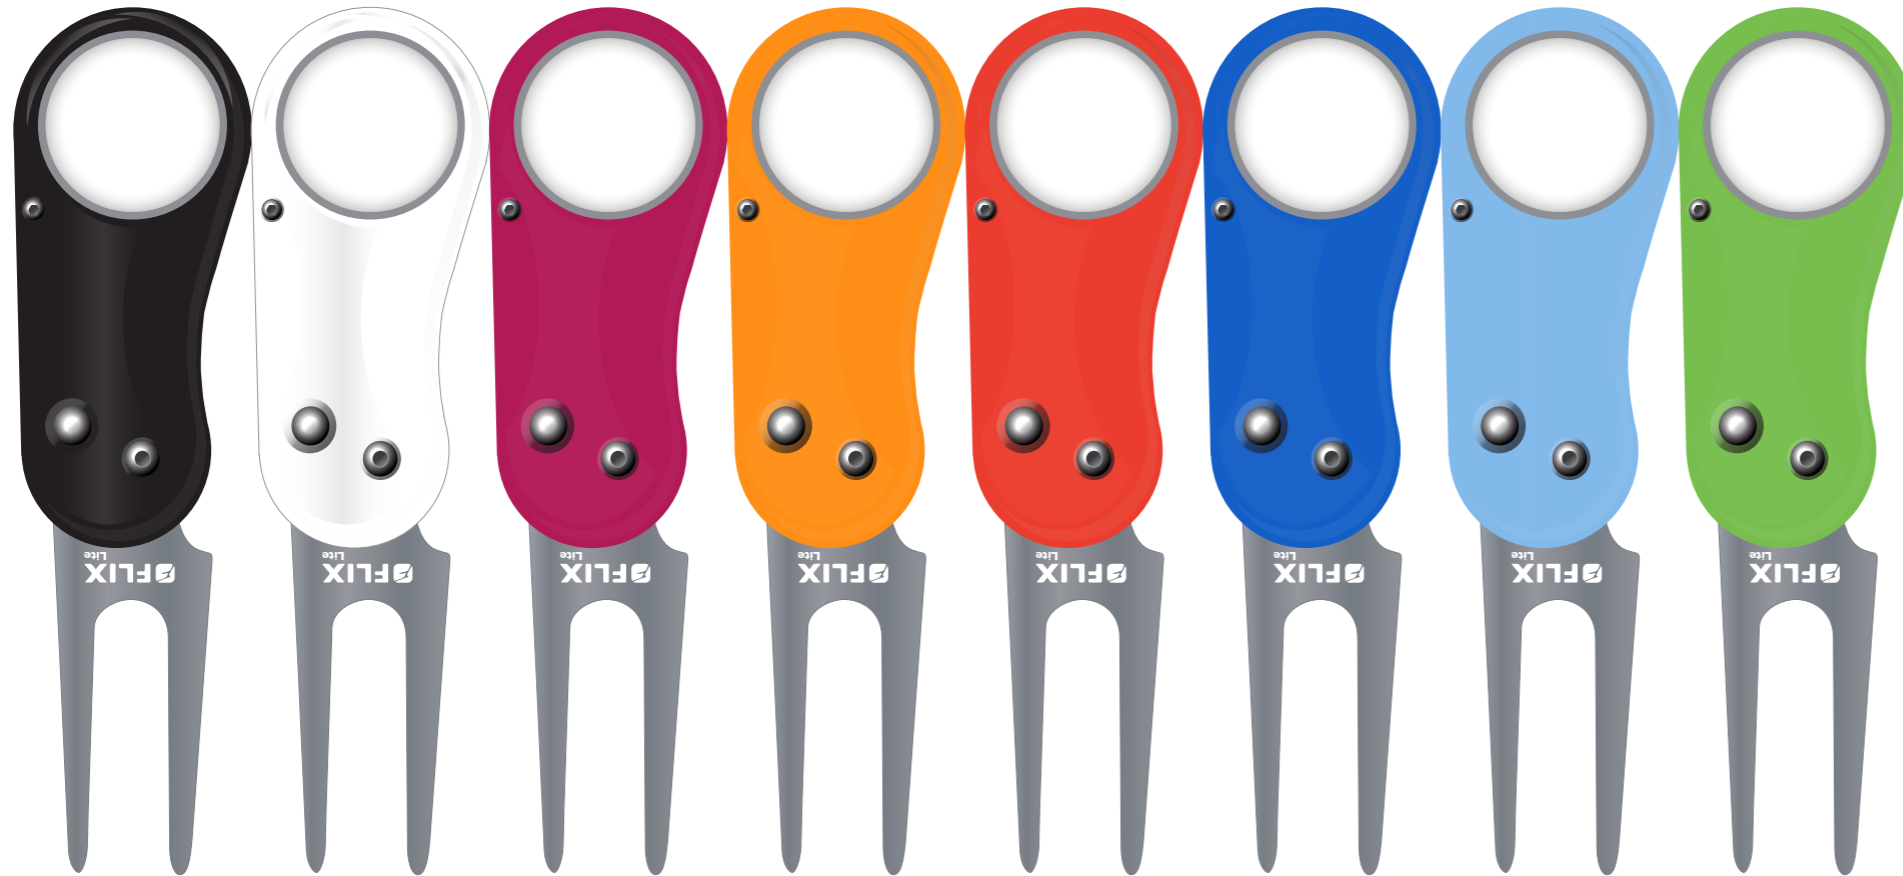

Flix Lite

Logo Name:

Date:

Print Type (Digital CMYK)

Colour	Quantity
Black	TBC
White	
Pink	
Orange	
Red	
Navy	
Light Blue	
Green	

Print Process

Resin Dome	-	-

Colours on screen do not accurately represent the actual pantone colour. Please refer to a pantone book for accurate representation.

Please note: Due to various print processes & substrates we cannot guarantee an exact colour match across multiple products. I.e. (Digital, Rotary, Embroidery & Dye Sublimation) will not appear exactly the same.